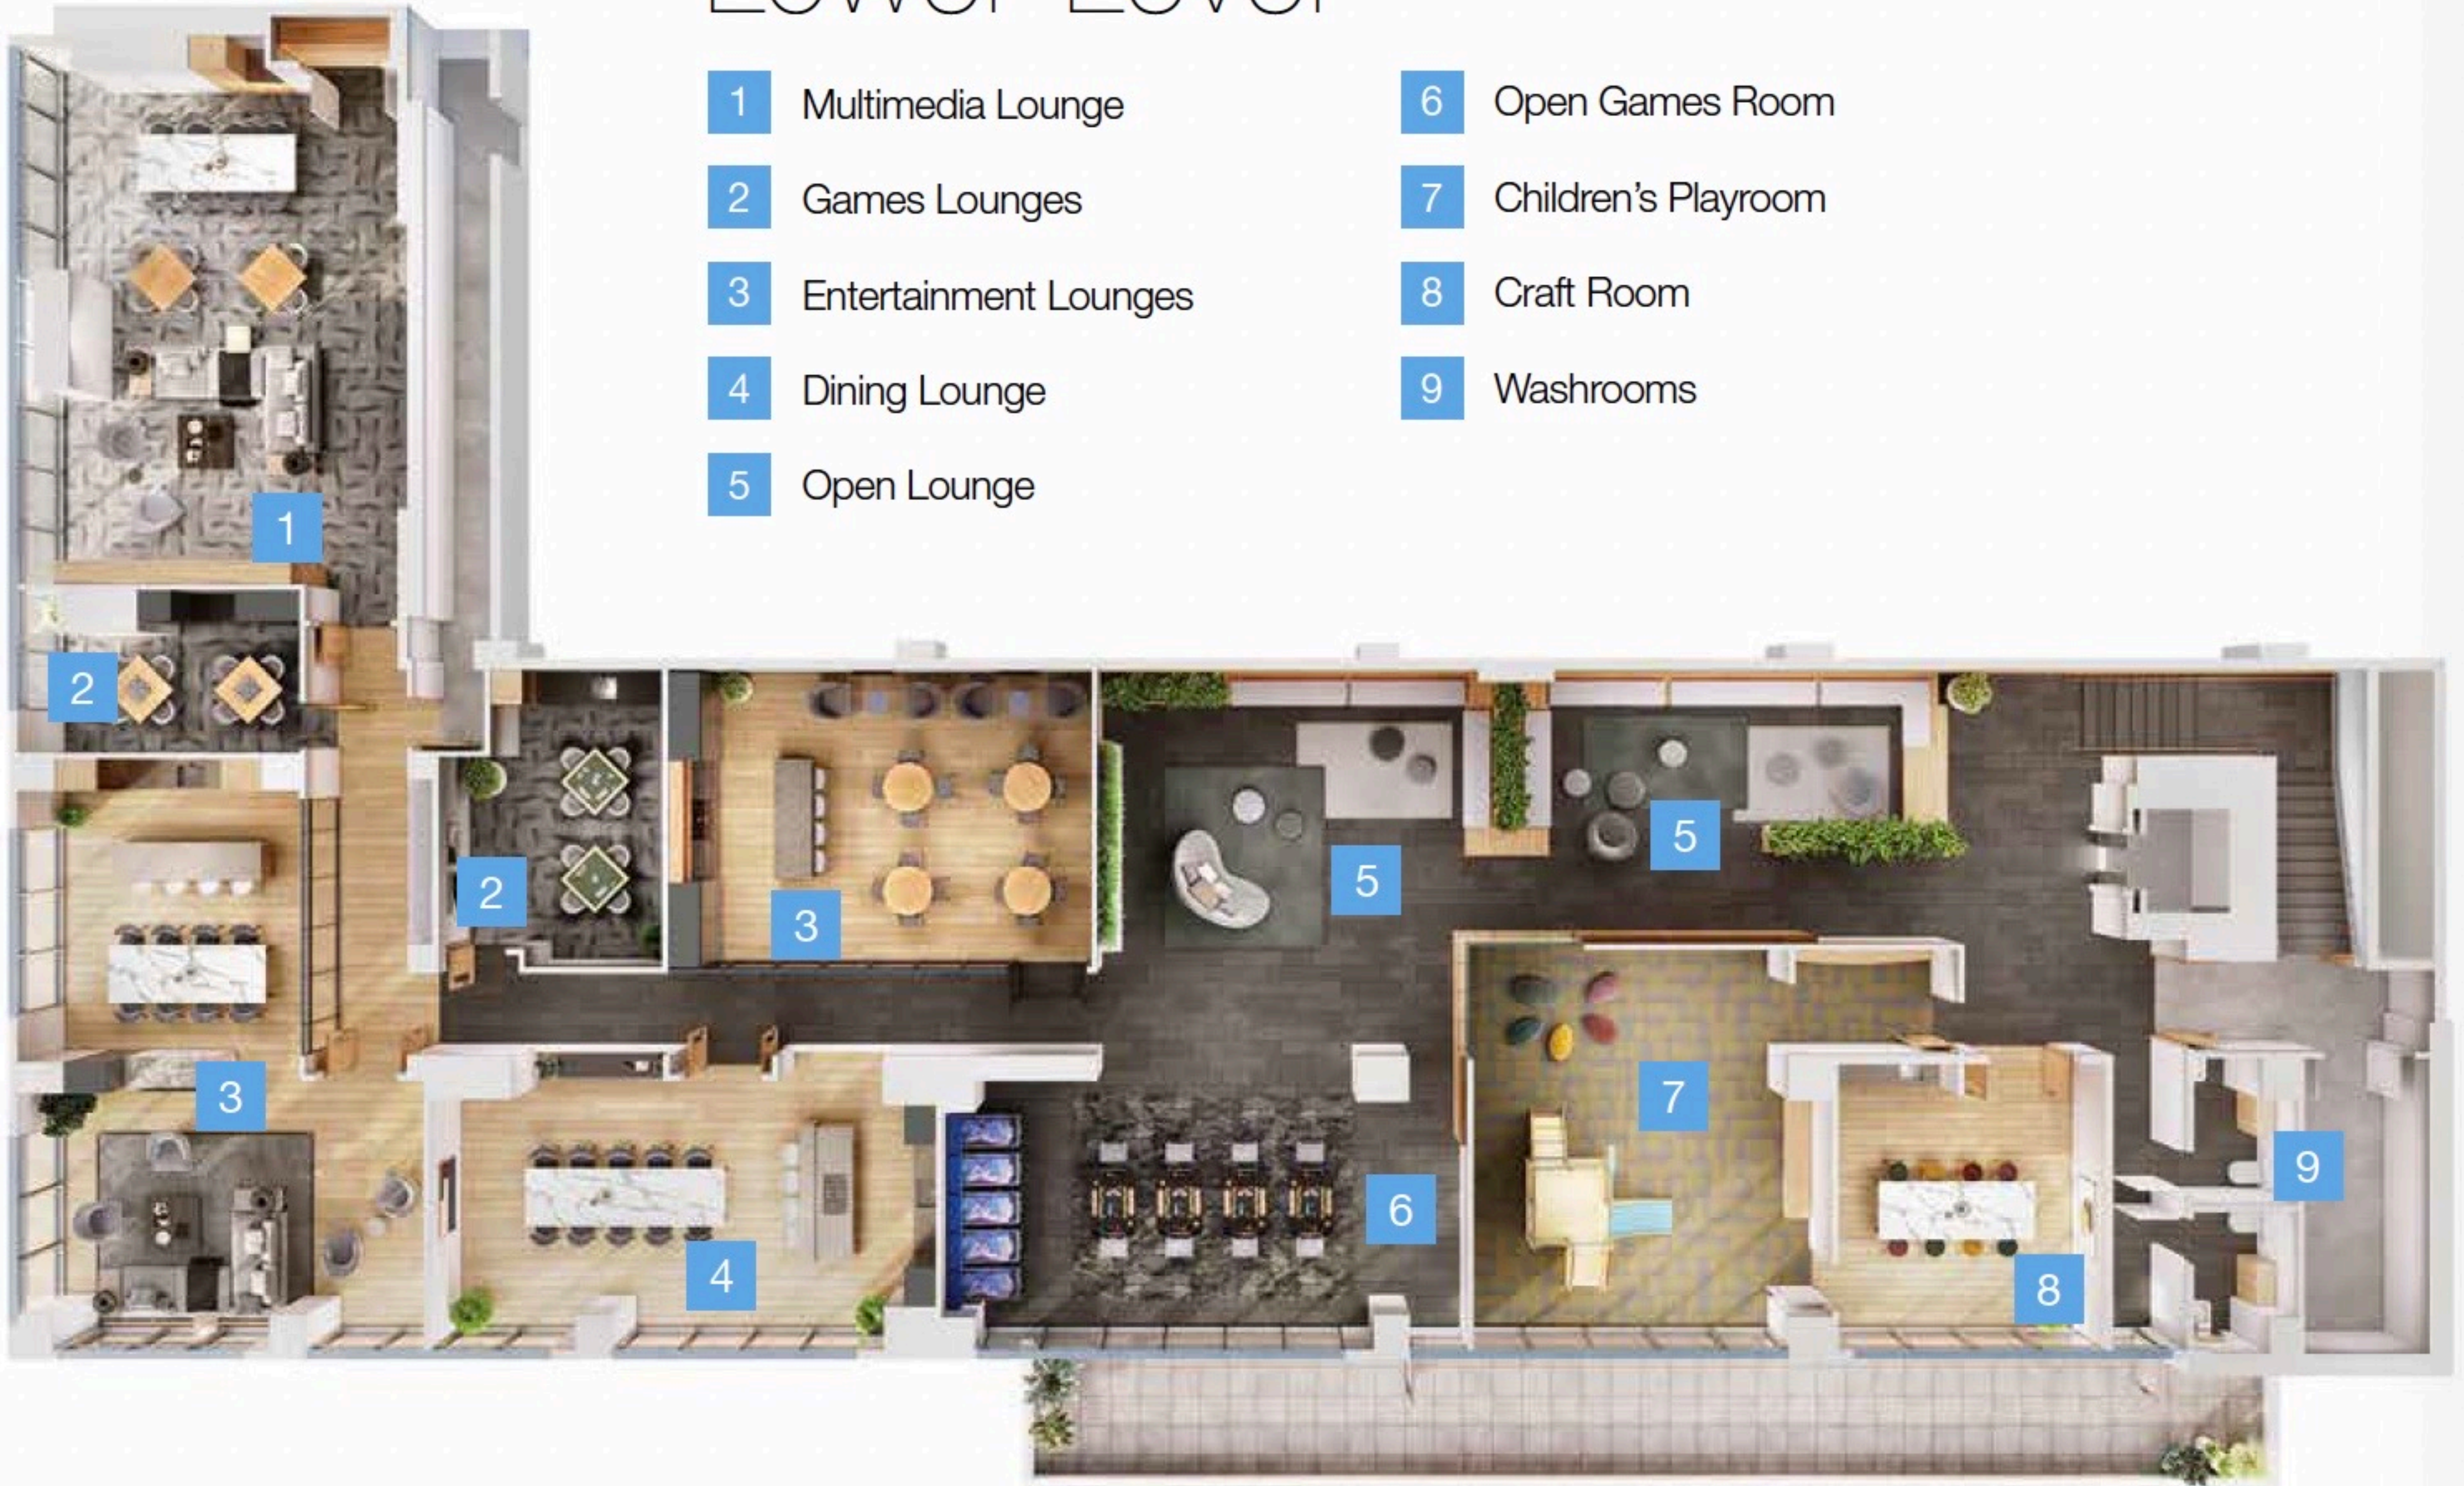

# Lower Level

- |   |                       |   |                     |
|---|-----------------------|---|---------------------|
| 1 | Multimedia Lounge     | 6 | Open Games Room     |
| 2 | Games Lounges         | 7 | Children's Playroom |
| 3 | Entertainment Lounges | 8 | Craft Room          |
| 4 | Dining Lounge         | 9 | Washrooms           |
| 5 | Open Lounge           |   |                     |

# Main Level

# Rooftop

1 Children's Play Area

2 Community Garden Plots

3 Bocce Court

4 Putting Green

5 Outdoor Lounge

6 BBQ Area