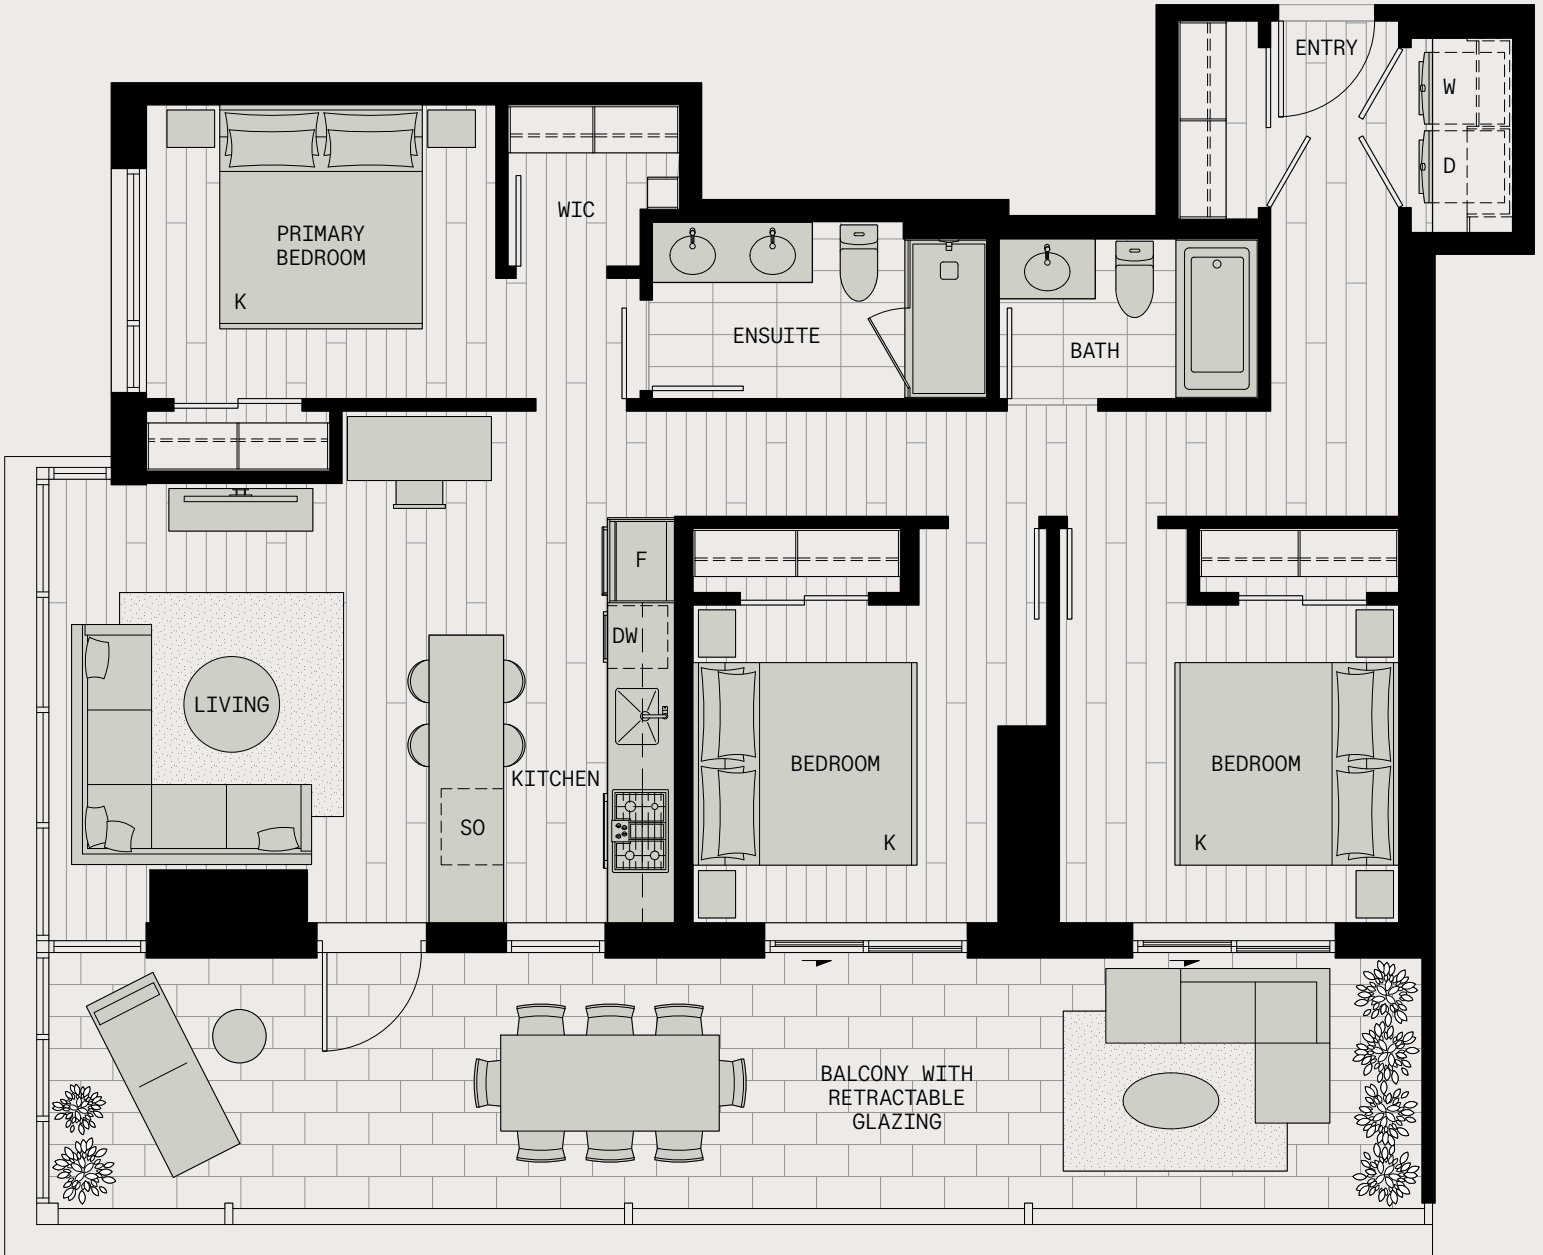

solhouse 6035

ESTATE HOME

05

BEDROOMS	3
BATHROOMS	2

INTERIOR	1,111 SF
EXTERIOR (WITH ENCLOSURE)	367 SF
TOTAL	1,478 SF

LEVELS 48-49