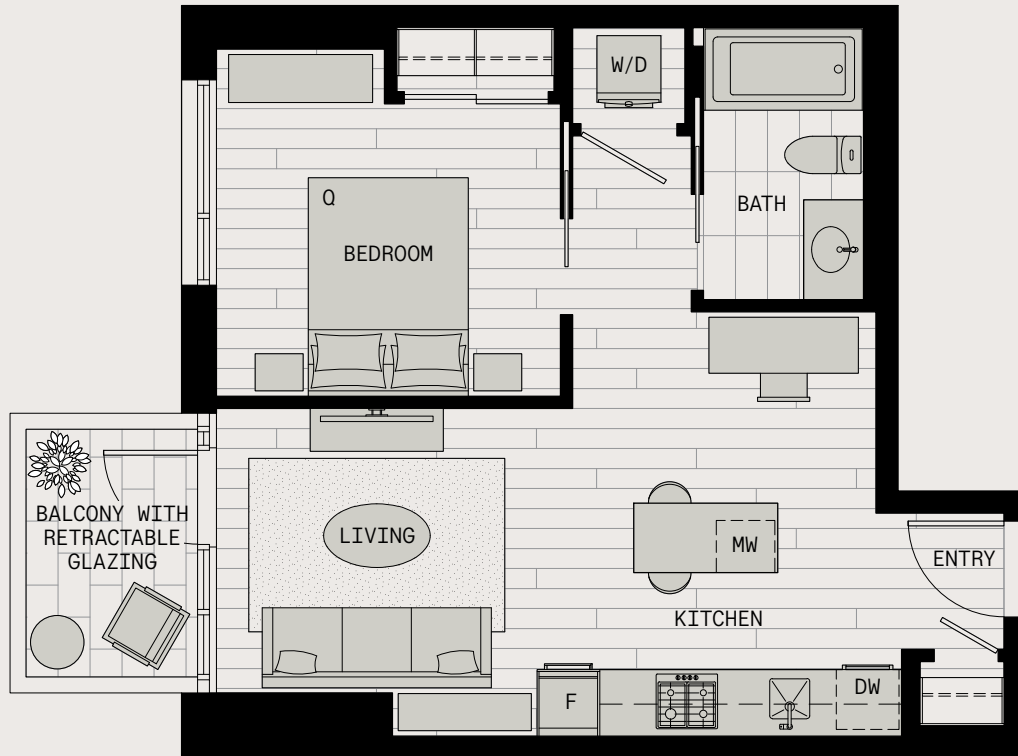

INTERIOR	457 SF
EXTERIOR (WITH ENCLOSURE)	105 SF
TOTAL	562 SF

LEVEL 7 

INTERIOR	457 SF
EXTERIOR (WITH ENCLOSURE)	105 SF
TOTAL	562 SF

LEVELS 8-22

LEVELS 23-32

LEVELS 33-47

LEVELS 23-32

LEVELS 33-47 <sup>↗</sup>  
N

BEDROOMS	1 + DEN
BATHROOMS	1

INTERIOR	595-598 SF
EXTERIOR (WITH ENCLOSURE)	51 SF
TOTAL	646-649 SF

LEVELS 8-22

LEVELS 23-32

LEVELS 33-47

↑  
N

LEVEL 7

LEVELS 8-22

LEVELS 23-32

LEVELS 33-47

LEVEL 7

INTERIOR	870-871 SF
EXTERIOR (WITH ENCLOSURE)	262 SF
TOTAL	1,132-1,133 SF

LEVELS 8-22

LEVELS 23-32 <sup>↑</sup>  
N

LEVEL 7

LEVELS 33-47 