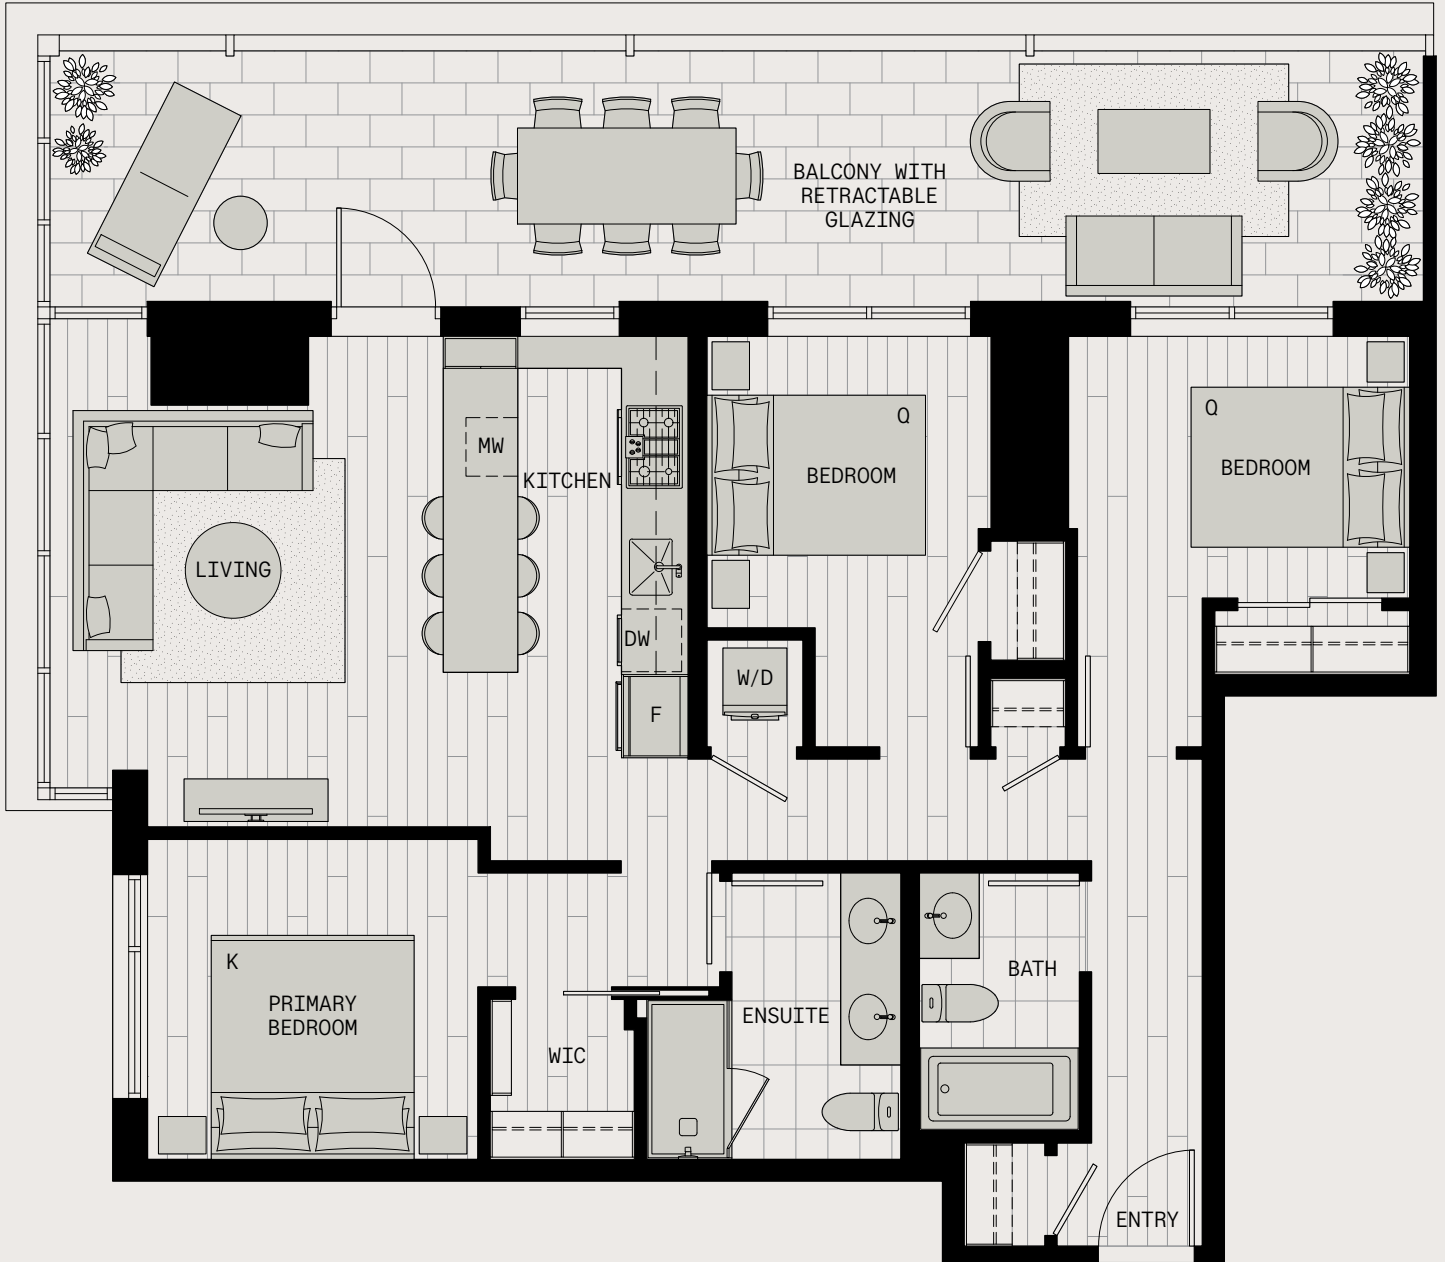

INTERIOR	621 SF
EXTERIOR (WITH ENCLOSURE)	211 SF
TOTAL	832 SF

LEVELS 8-22

LEVELS 23-32

INTERIOR	621 SF
EXTERIOR (WITH ENCLOSURE)	211 SF
TOTAL	832 SF

LEVEL 7

INTERIOR	619 SF
EXTERIOR (WITH ENCLOSURE)	211 SF
TOTAL	830 SF

LEVELS 33-47

# solhouse 6035

PLAN

# F1

BEDROOMS	3
BATHROOMS	2

INTERIOR	1,060 SF
EXTERIOR (WITH ENCLOSURE)	367 SF
TOTAL	1,427 SF

LEVELS 8-22

LEVELS 23-32

LEVELS 33-47

↑  
N