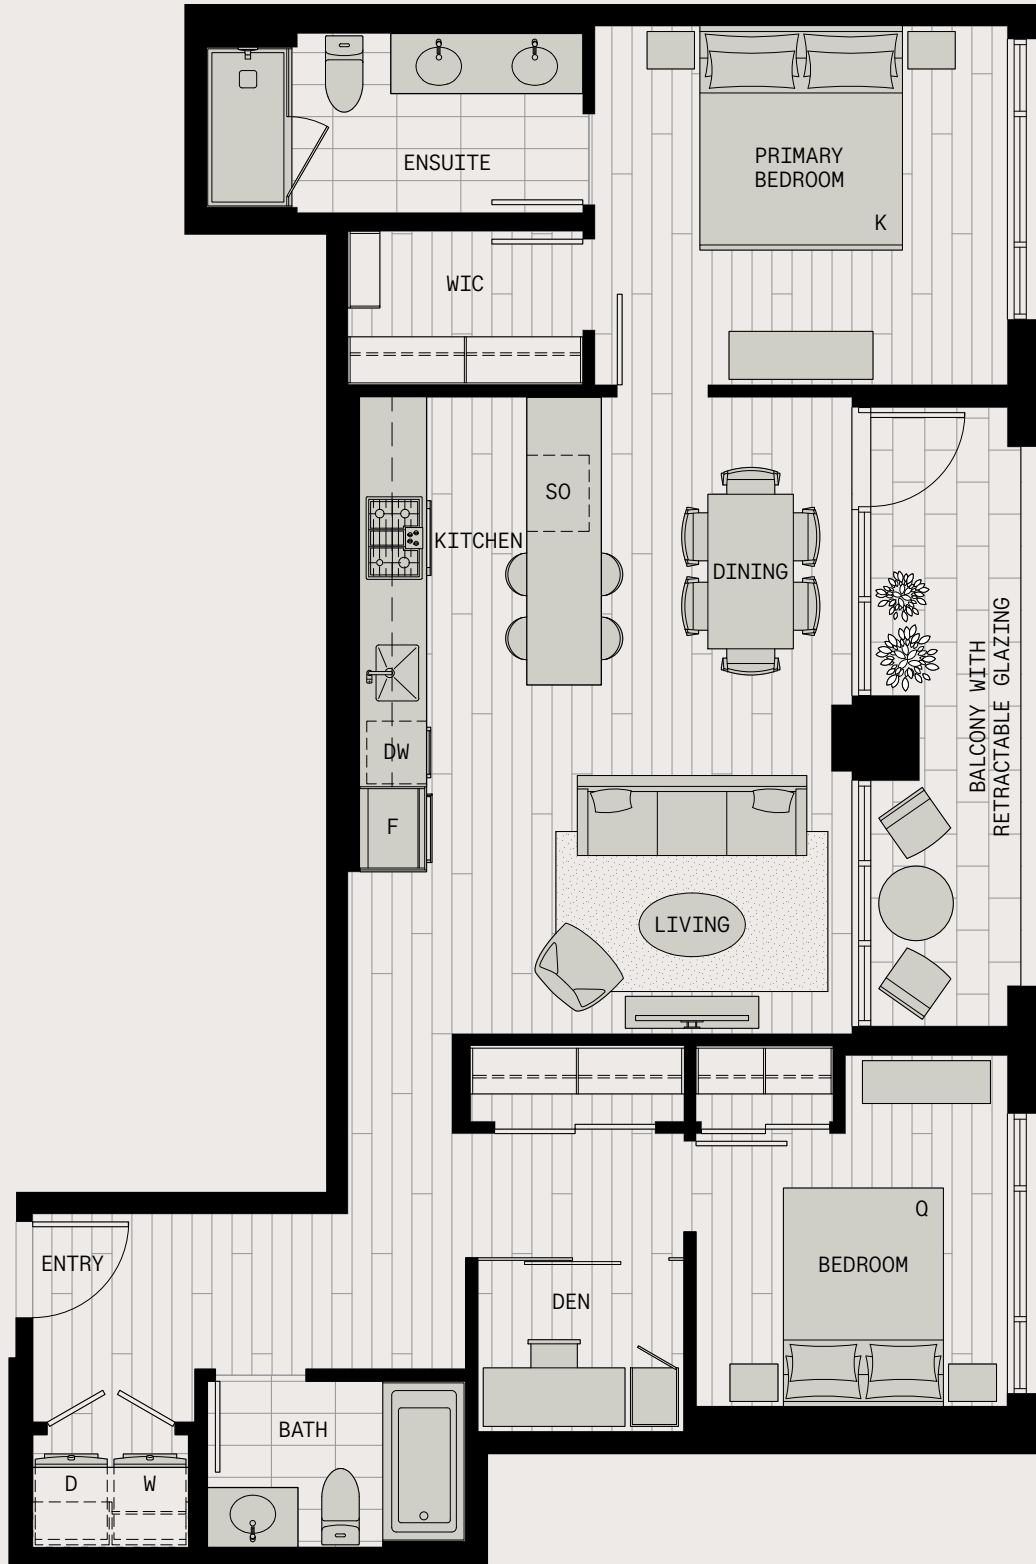

# solhouse 6035

PLAN

# 01

BEDROOMS	3 + DEN
BATHROOMS	2

INTERIOR	1,196 SF
EXTERIOR (WITH ENCLOSURE)	367 SF
TOTAL	1,563 SF

LEVELS 48-49

INTERIOR	1,220 SF
EXTERIOR (WITH ENCLOSURE)	367 SF
TOTAL	1,587 SF

LEVELS 48-49 <sup>↗</sup>  
N

INTERIOR	1,071 SF
EXTERIOR (WITH ENCLOSURE)	95 SF
TOTAL	1,166 SF

LEVELS 48-49

LEVELS 48-49