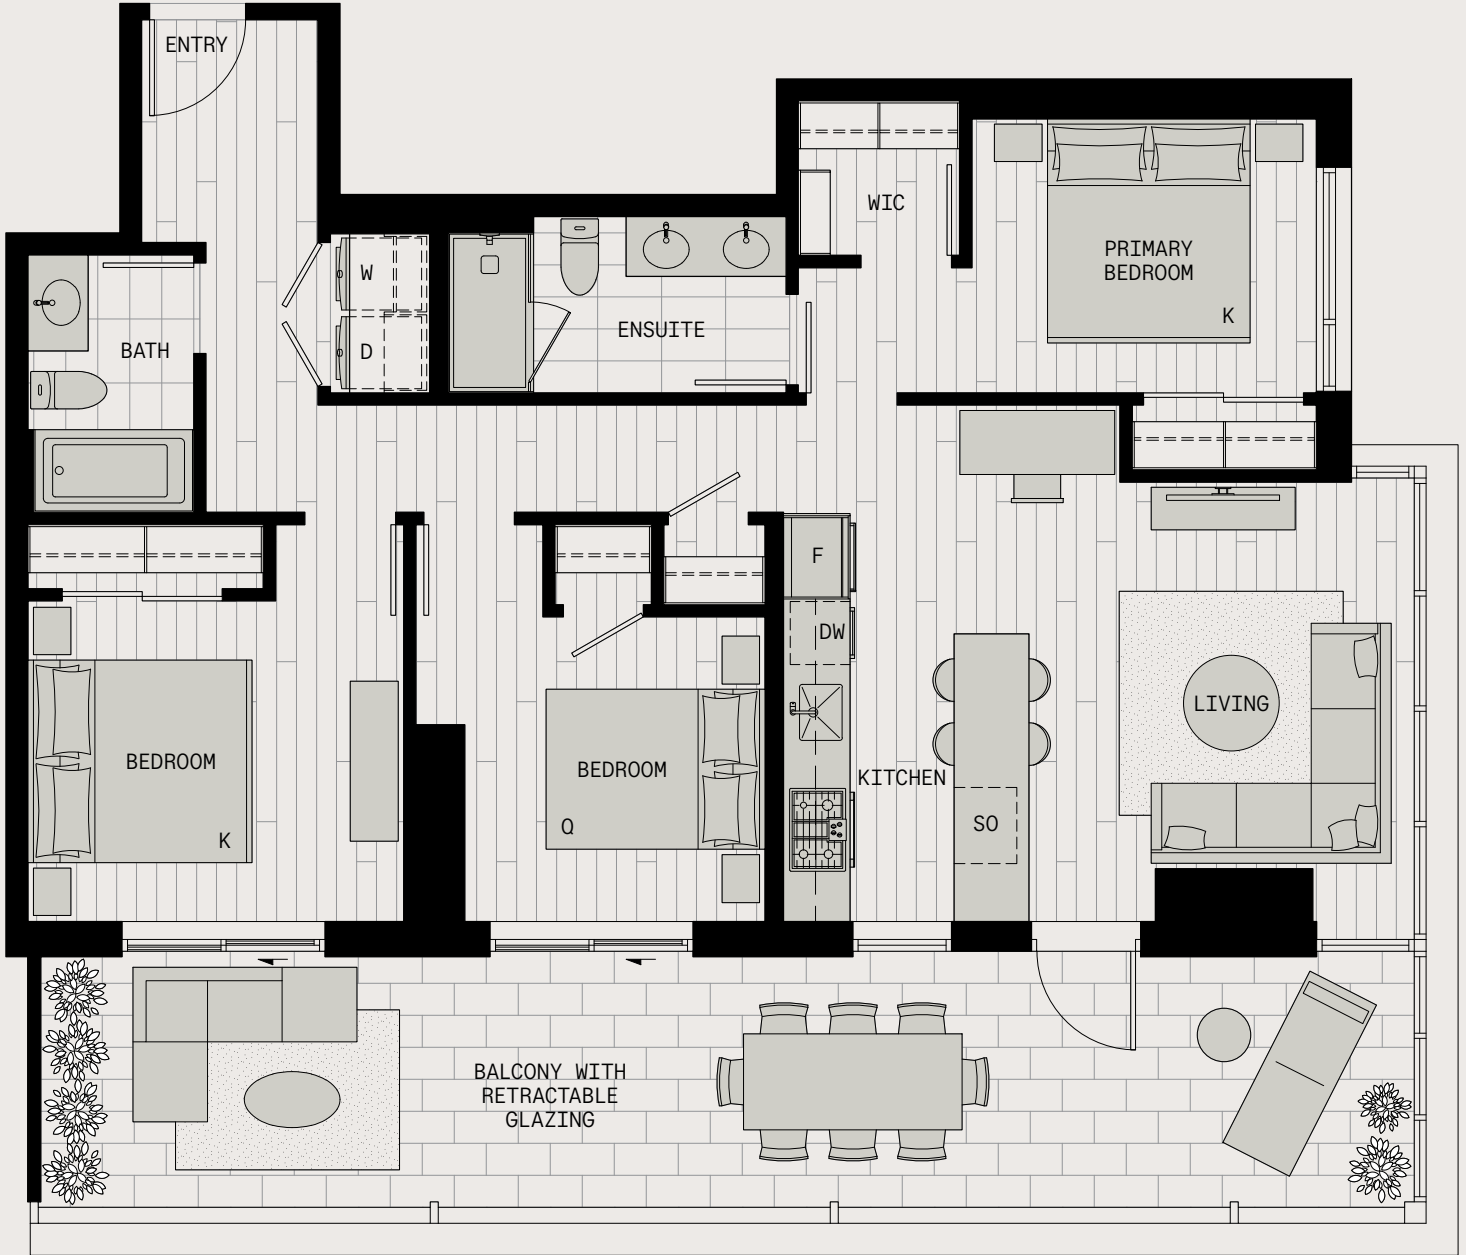

# solhouse 6035

PLAN

# 01

BEDROOMS	3 + DEN
BATHROOMS	2

INTERIOR	1,196 SF
EXTERIOR (WITH ENCLOSURE)	367 SF
TOTAL	1,563 SF

LEVELS 48-49

INTERIOR	1,220 SF
EXTERIOR (WITH ENCLOSURE)	367 SF
TOTAL	1,587 SF

LEVELS 48-49 <sup>↗</sup>  
N

INTERIOR	1,071 SF
EXTERIOR (WITH ENCLOSURE)	95 SF
TOTAL	1,166 SF

LEVELS 48-49

LEVELS 48-49