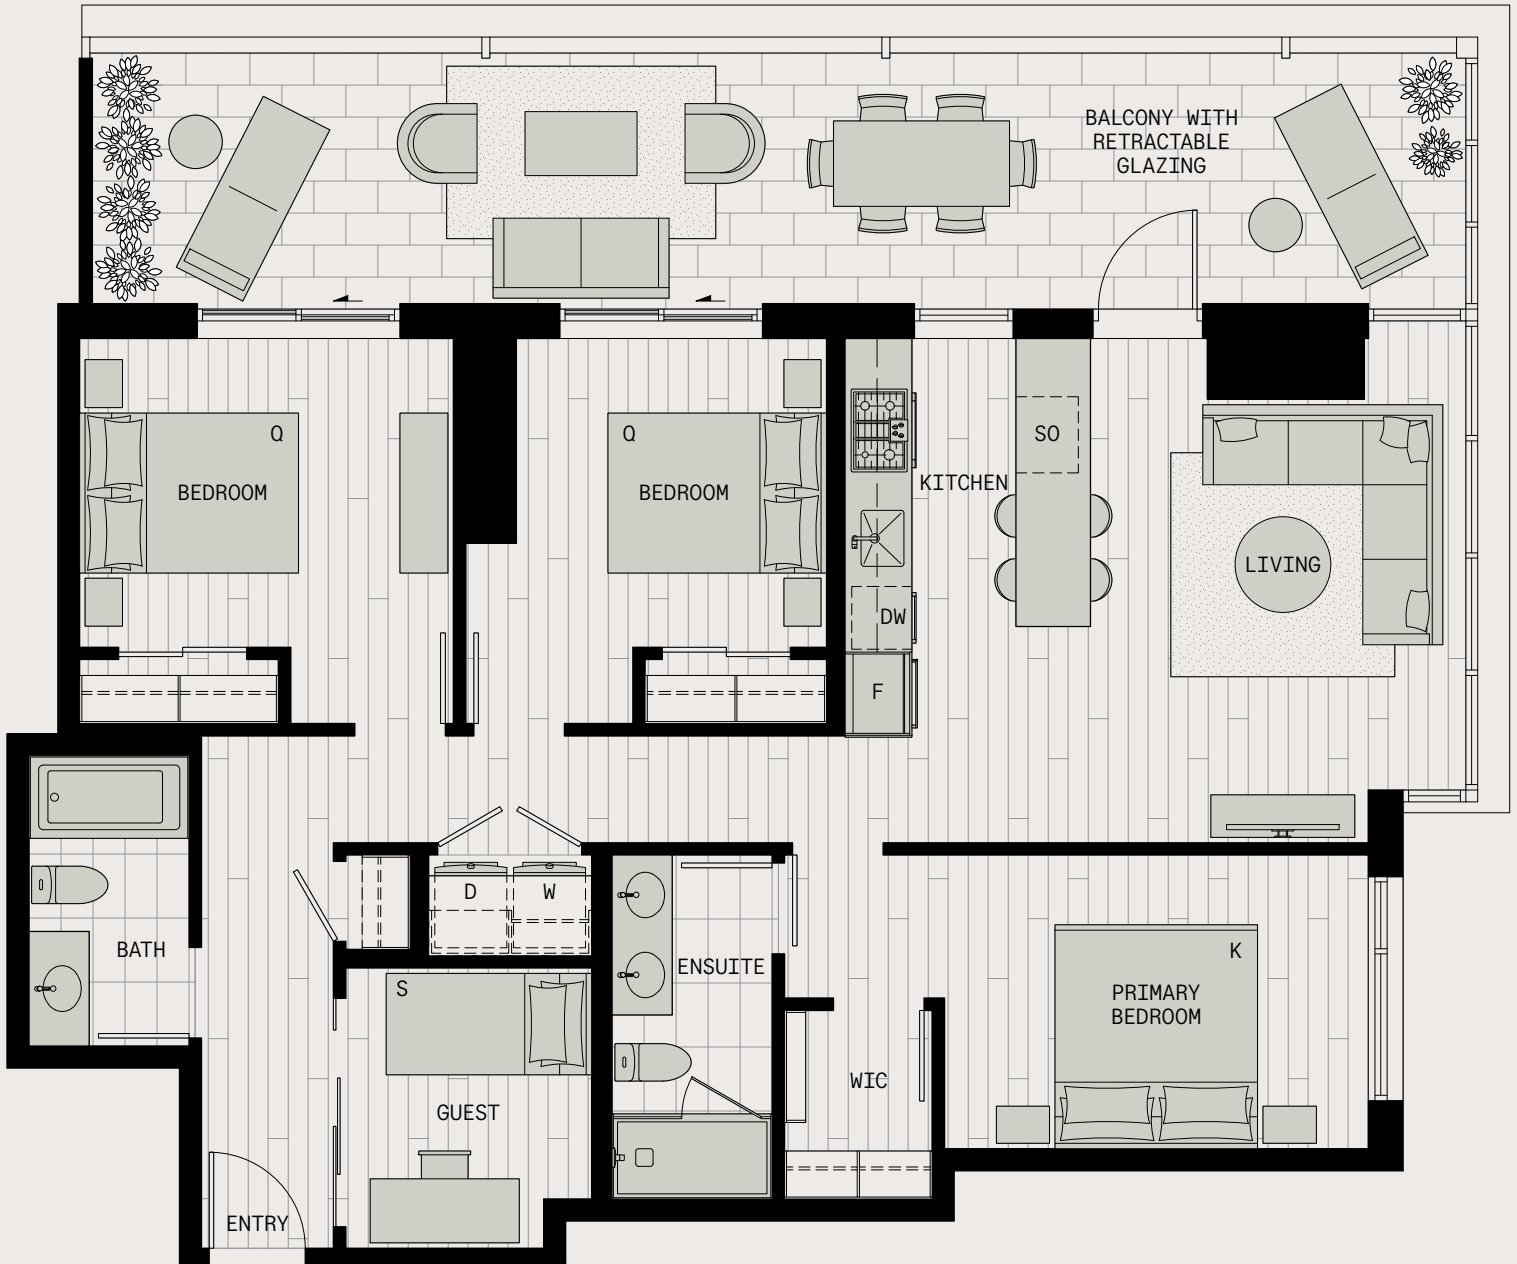

# solhouse 6035

PLAN

# 01

BEDROOMS	3 + DEN
BATHROOMS	2

INTERIOR	1,196 SF
EXTERIOR (WITH ENCLOSURE)	367 SF
TOTAL	1,563 SF

LEVELS 48-49

INTERIOR	1,220 SF
EXTERIOR (WITH ENCLOSURE)	367 SF
TOTAL	1,587 SF

LEVELS 48-49 <sup>↗</sup>  
N

INTERIOR	1,071 SF
EXTERIOR (WITH ENCLOSURE)	95 SF
TOTAL	1,166 SF

LEVELS 48-49

LEVELS 48-49