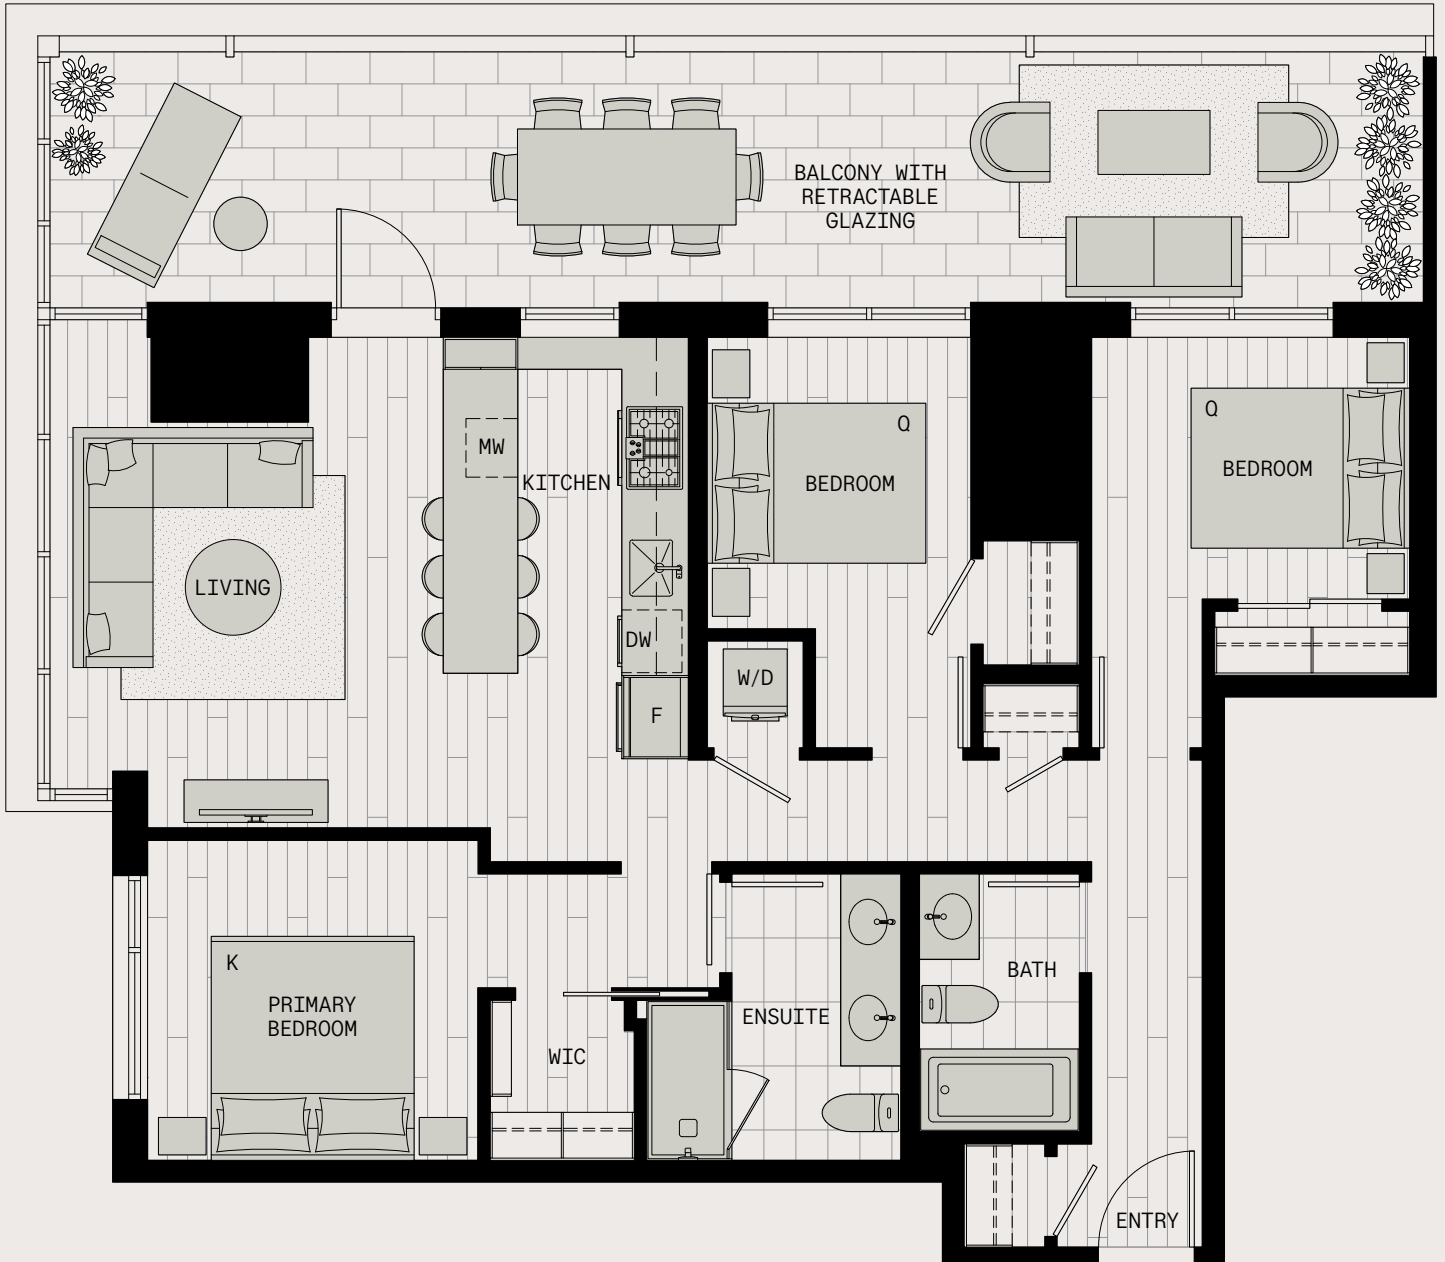

# solhouse 6035

PLAN

# F1

BEDROOMS	3
BATHROOMS	2

INTERIOR	1,060 SF
EXTERIOR (WITH ENCLOSURE)	367 SF
TOTAL	1,427 SF

LEVELS 8-22

LEVELS 23-32

LEVELS 33-47

↑  
N

# F1

BEDROOMS	3
BATHROOMS	2

INTERIOR	1,060 SF
EXTERIOR (WITH ENCLOSURE)	367 SF
TOTAL	1,427 SF

LEVEL 7

INTERIOR	1,117 SF
EXTERIOR (WITH ENCLOSURE)	262 SF
TOTAL	1,379 SF