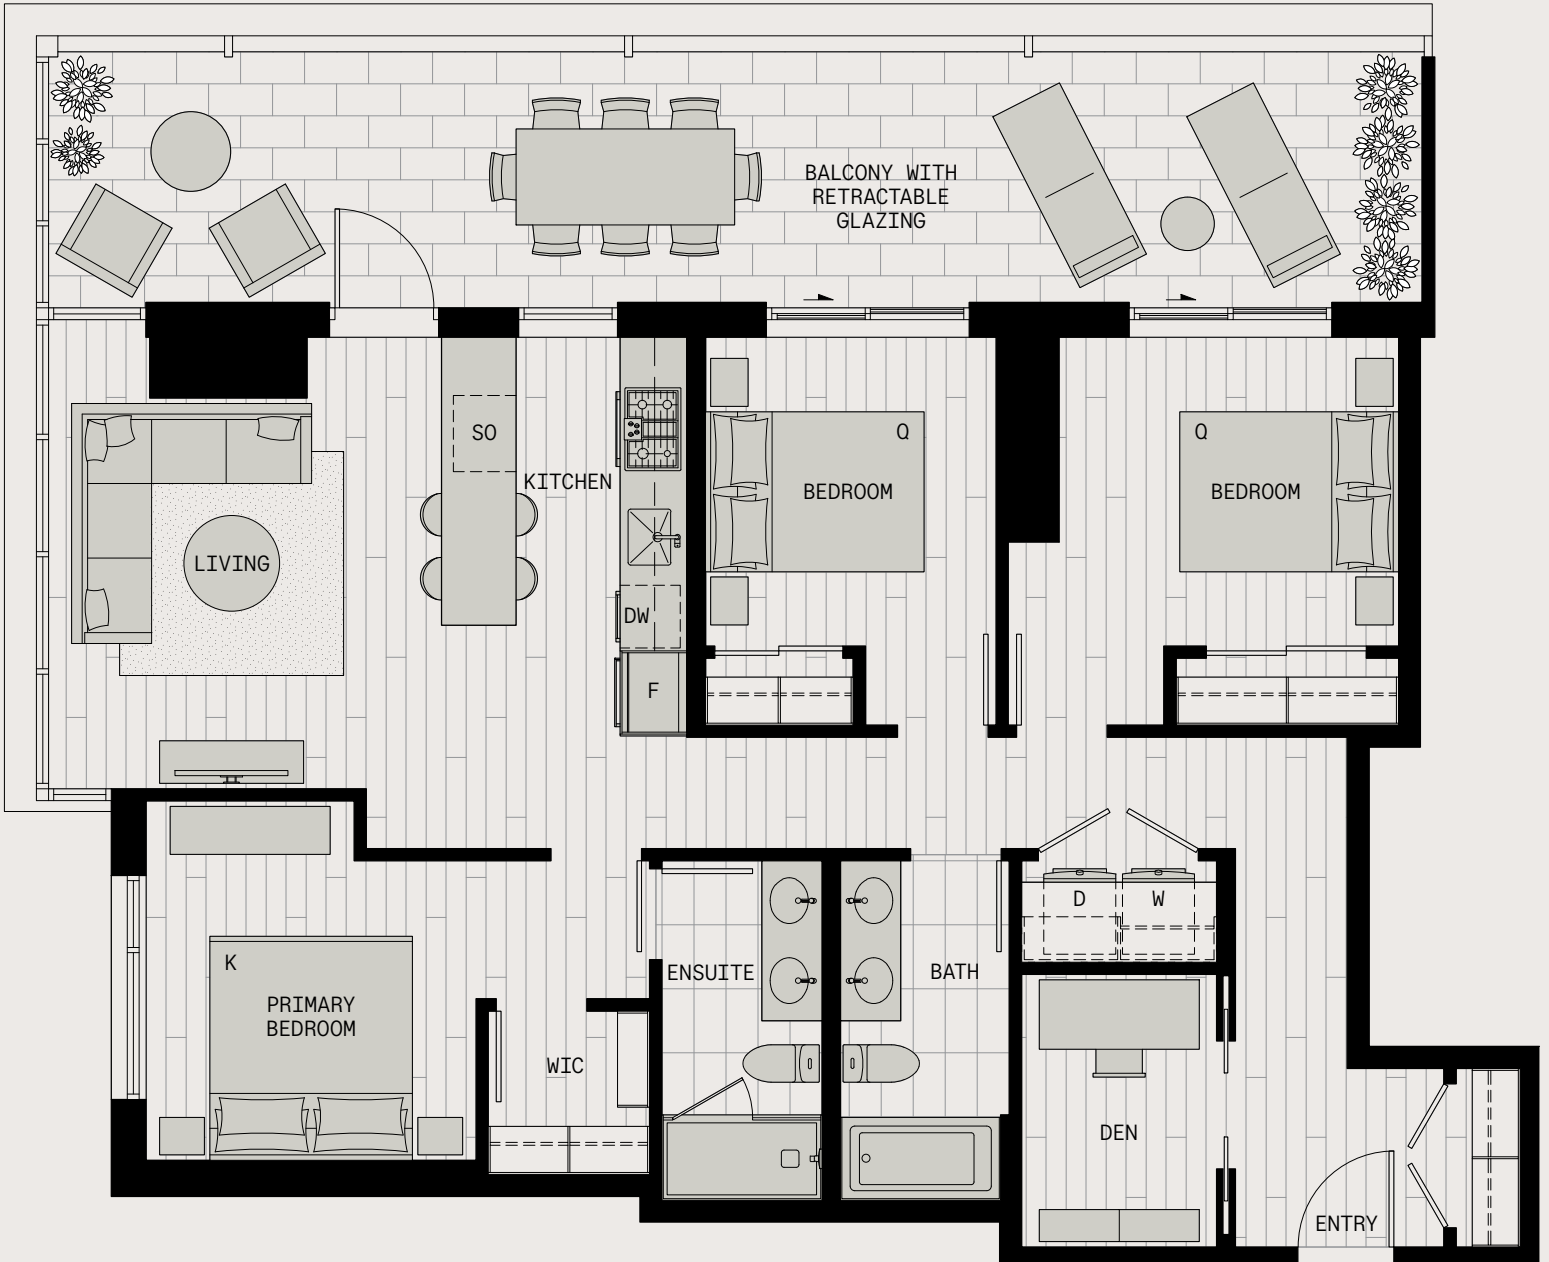

solhouse 6035

ESTATE HOME

01

BEDROOMS	3 + DEN
BATHROOMS	2

INTERIOR	1,196 SF
EXTERIOR (WITH ENCLOSURE)	367 SF
TOTAL	1,563 SF

LEVELS 48-49