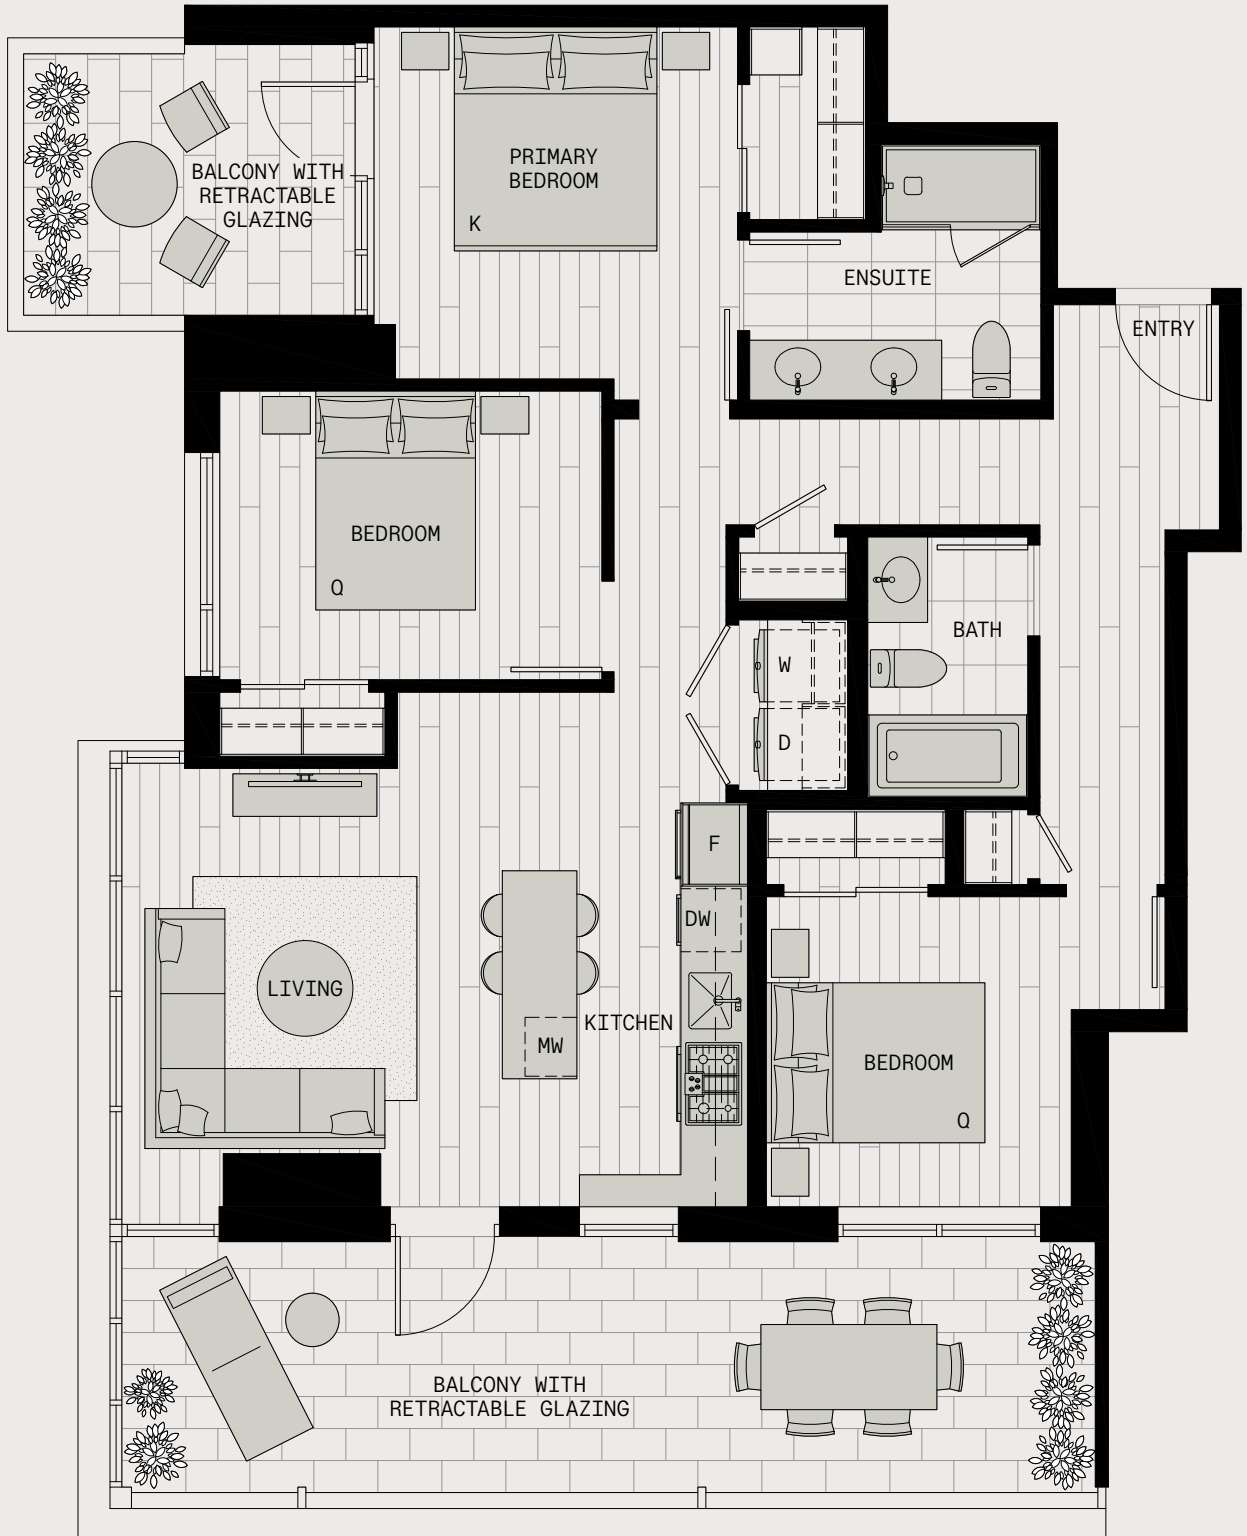

# solhouse 6035

PLAN

# F1

BEDROOMS	3
BATHROOMS	2

INTERIOR	1,060 SF
EXTERIOR (WITH ENCLOSURE)	367 SF
TOTAL	1,427 SF

LEVEL 7

INTERIOR	1,117 SF
EXTERIOR (WITH ENCLOSURE)	262 SF
TOTAL	1,379 SF