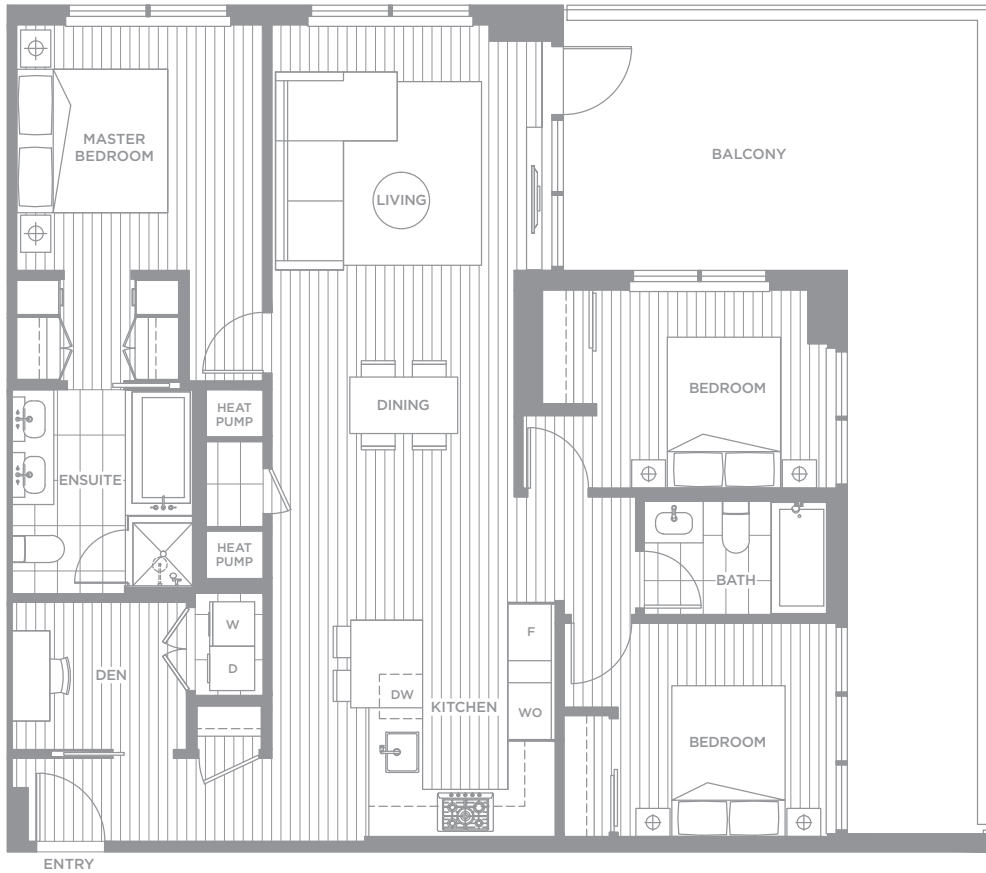

UNIT F07

650 SQ. FT.

1 Bedroom + Den + 1 Bathroom

LEVEL 3-11

UNIT F14

975 SQ. FT.

2 Bedroom + 2 Bathroom

LEVEL 3-11

UNIT F15

1,150 SQ. FT.

3 Bedroom + 2 Bathroom

LEVEL 3-11

UNIT G-TH3

1,600 SQ. FT.

2 Bedroom + Den + 2.5 Bathroom

LOWER

MAIN

UPPER

LEVEL 2

LEVEL 1

UNIT G08

1,055 SQ. FT.

2 Bedroom + Den + 2 Bathroom

UNIT G09

1,225 SQ. FT.

3 Bedroom + Den + 2 Bathroom

UNIT G17

725 SQ. FT.

1 Bedroom + 1 Junior Bedroom
+ 1 Bathroom

LEVEL 3-11

UNIT G22

910 SQ. FT.