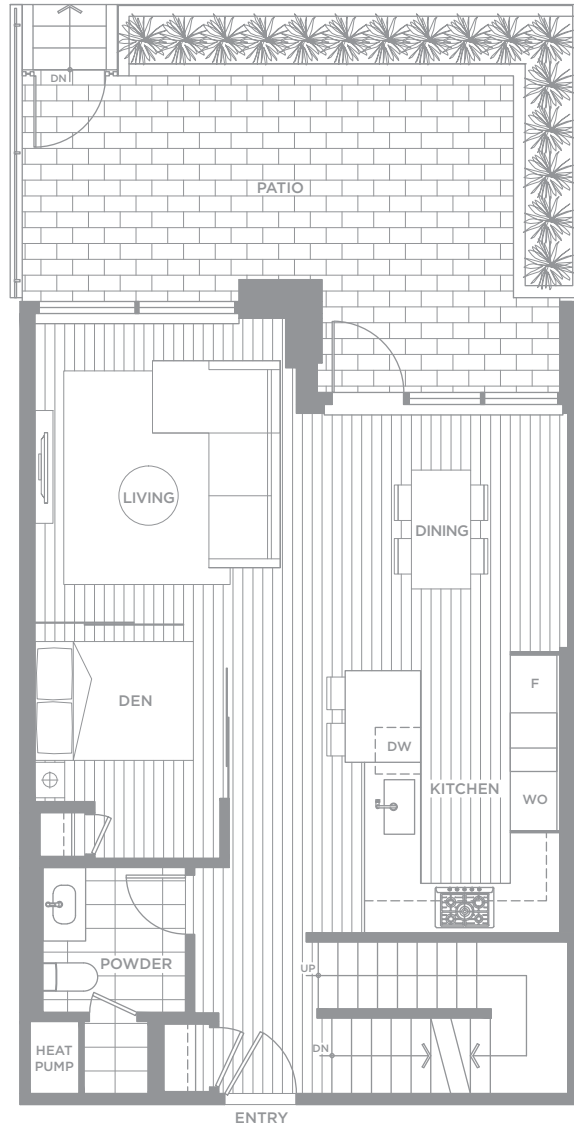

UNIT F07

650 SQ. FT.

1 Bedroom + Den + 1 Bathroom

LEVEL 3-11

UNIT F14

975 SQ. FT.

2 Bedroom + 2 Bathroom

LEVEL 3-11

UNIT F15

1,150 SQ. FT.

3 Bedroom + 2 Bathroom

LEVEL 3-11

UNIT G-TH3

1,600 SQ. FT.

2 Bedroom + Den + 2.5 Bathroom

LOWER

MAIN

UPPER

LEVEL 2

LEVEL 1

UNIT G08

1,055 SQ. FT.

2 Bedroom + Den + 2 Bathroom

UNIT G09

1,225 SQ. FT.

3 Bedroom + Den + 2 Bathroom

UNIT G17

725 SQ. FT.

1 Bedroom + 1 Junior Bedroom
+ 1 Bathroom

LEVEL 3-11

UNIT G22

910 SQ. FT.