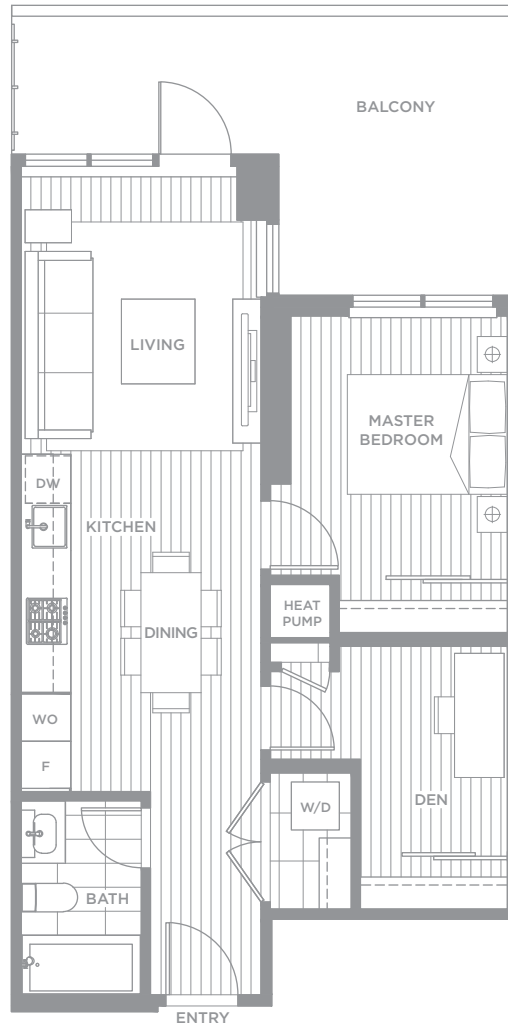

UNIT F07

650 SQ. FT.

1 Bedroom + Den + 1 Bathroom

LEVEL 3-11

UNIT F14

975 SQ. FT.

2 Bedroom + 2 Bathroom

LEVEL 3-11

UNIT F15

1,150 SQ. FT.

3 Bedroom + 2 Bathroom

LEVEL 3-11

UNIT G-TH3

1,600 SQ. FT.

2 Bedroom + Den + 2.5 Bathroom

LOWER

MAIN

UPPER

LEVEL 2

LEVEL 1

UNIT G08

1,055 SQ. FT.

2 Bedroom + Den + 2 Bathroom

UNIT G09