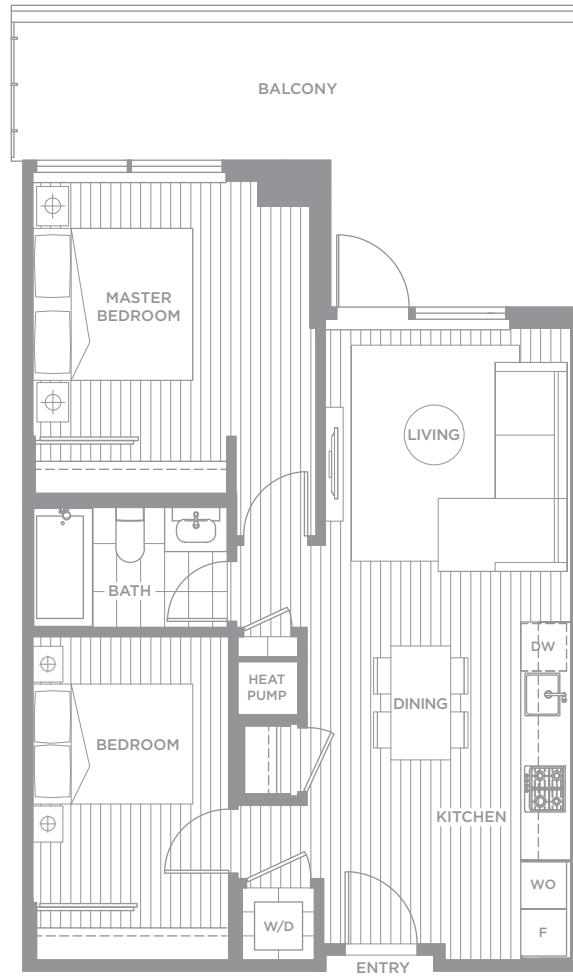

UNIT F15

1,150 SQ. FT.

3 Bedroom + 2 Bathroom

LEVEL 3-11

UNIT G-TH3

1,600 SQ. FT.

2 Bedroom + Den + 2.5 Bathroom

LOWER

MAIN

UPPER

LEVEL 2

LEVEL 1

UNIT G08

1,055 SQ. FT.

2 Bedroom + Den + 2 Bathroom

UNIT G09

1,225 SQ. FT.

3 Bedroom + Den + 2 Bathroom

UNIT G17

725 SQ. FT.

1 Bedroom + 1 Junior Bedroom
+ 1 Bathroom

LEVEL 3-11

UNIT G22

910 SQ. FT.

2 Bedroom + 2 Bathroom

LEVEL 7-11