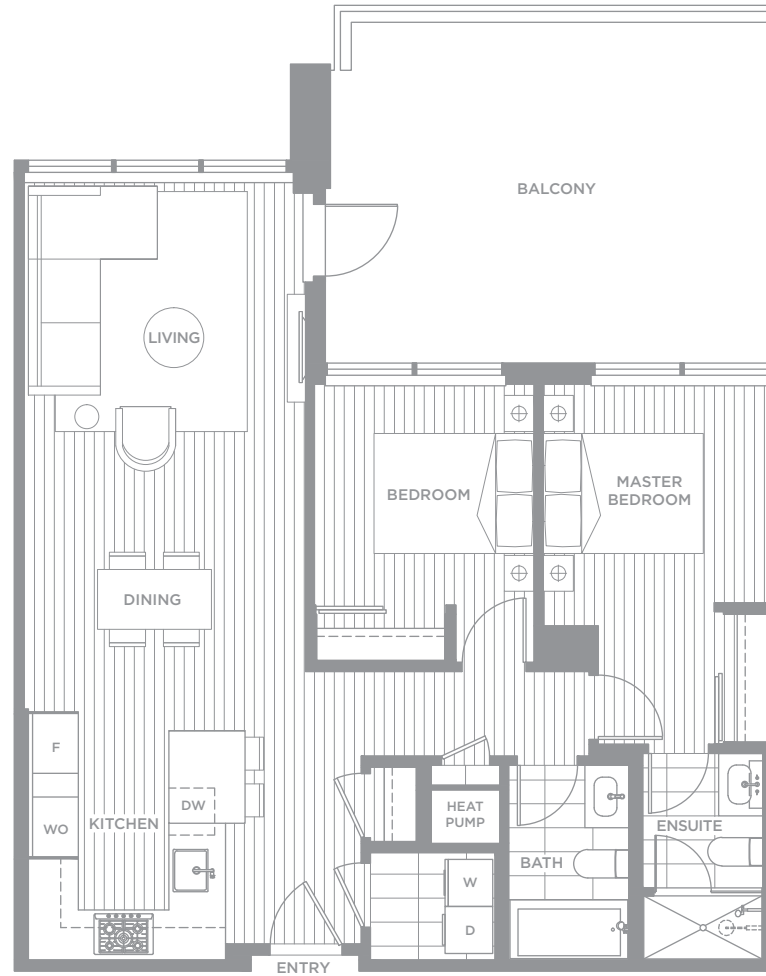

UNIT F15

1,150 SQ. FT.

3 Bedroom + 2 Bathroom

LEVEL 3-11

UNIT G-TH3

1,600 SQ. FT.

2 Bedroom + Den + 2.5 Bathroom

LOWER

MAIN

UPPER

LEVEL 2

LEVEL 1

UNIT G08

1,055 SQ. FT.

2 Bedroom + Den + 2 Bathroom

UNIT G09

1,225 SQ. FT.

3 Bedroom + Den + 2 Bathroom

UNIT G17

725 SQ. FT.

1 Bedroom + 1 Junior Bedroom
+ 1 Bathroom

LEVEL 3-11

UNIT G22

910 SQ. FT.

2 Bedroom + 2 Bathroom

LEVEL 7-11