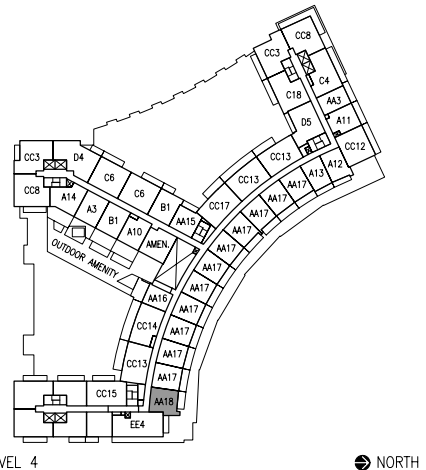

EXTENT OF TERRACE  
AT UNIT 814

EXTENT OF BALCONY  
AT UNIT 811

LEVELS 9-12

NORTH

LEVEL 5

NORTH

LEVELS 6-7

NORTH

LEVEL 8

NORTH

LEVEL 2

NORTH

LEVEL 3

NORTH

LEVEL 4

NORTH

LEVELS 6-7

LEVEL 3

EXTENT OF BALCONY  
AT UNITS 806-1206

EXTENT OF BALCONY  
AT UNIT 434

LEVEL 8

➤ NORTH

LEVELS 9-12

➤ NORTH

LEVEL 4 NORTH

LEVEL 5 NORTH

LEVELS 6-7 NORTH