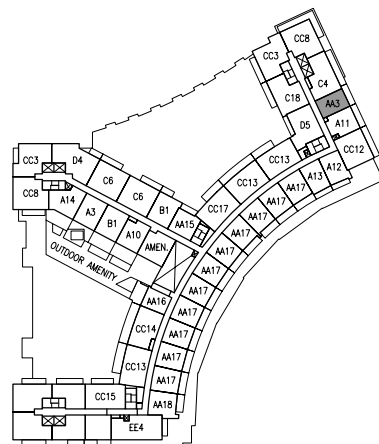

EXTENT OF TERRACE  
AT UNIT 814

EXTENT OF BALCONY  
AT UNIT 811

LEVELS 9-12

NORTH

LEVEL 5

NORTH

LEVELS 6-7

NORTH

LEVEL 8

NORTH

LEVEL 2

NORTH

LEVEL 3

NORTH

LEVEL 4

NORTH

LEVELS 6-7

LEVEL 3

EXTENT OF BALCONY  
AT UNITS 806-1206

EXTENT OF BALCONY  
AT UNIT 434

LEVEL 8

➤ NORTH

LEVELS 9-12

➤ NORTH

LEVEL 4 NORTH

LEVEL 5 NORTH

LEVELS 6-7 NORTH