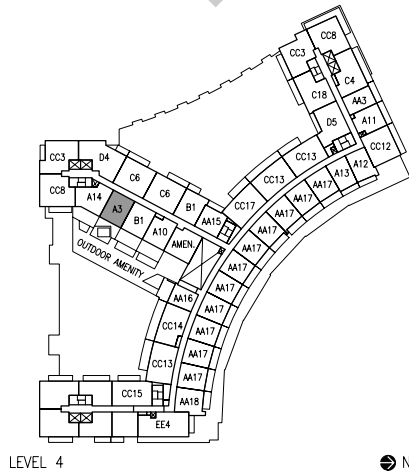

EXTENT OF TERRACE  
AT UNIT 814

EXTENT OF BALCONY  
AT UNIT 811

LEVELS 9-12

NORTH

LEVEL 5

NORTH

LEVELS 6-7

NORTH

LEVEL 8

NORTH

LEVEL 2

NORTH

LEVEL 3

NORTH

LEVEL 4

NORTH

LEVELS 6-7

LEVEL 3

EXTENT OF BALCONY  
AT UNITS 806-1206

EXTENT OF BALCONY  
AT UNIT 434

LEVEL 8

➤ NORTH

LEVELS 9-12

➤ NORTH

LEVEL 4 NORTH

LEVEL 5 NORTH

LEVELS 6-7 NORTH