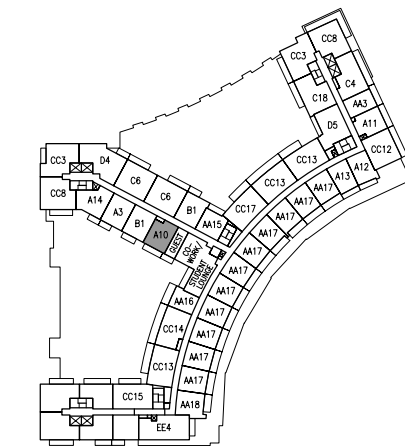

EXTENT OF TERRACE  
AT UNIT 814

EXTENT OF BALCONY  
AT UNIT 811

LEVELS 9-12

NORTH

LEVEL 5

NORTH

LEVELS 6-7

NORTH

LEVEL 8

NORTH

LEVEL 2

NORTH

LEVEL 3

NORTH

LEVEL 4

NORTH

LEVELS 6-7

LEVEL 3

EXTENT OF BALCONY  
AT UNITS 806-1206

EXTENT OF BALCONY  
AT UNIT 434

LEVEL 8

➤ NORTH

LEVELS 9-12

➤ NORTH

LEVEL 4

➤ NORTH

LEVEL 5

➤ NORTH

LEVELS 6-7

➤ NORTH

EXTENT OF TERRACE AT LEVEL 4

LEVEL 8 NORTH