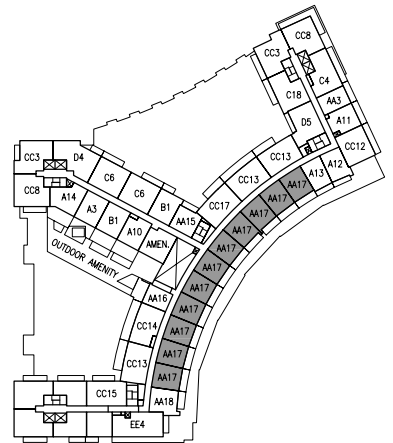

EXTENT OF TERRACE  
AT UNIT 814

EXTENT OF BALCONY  
AT UNIT 811

LEVELS 9-12

NORTH

LEVEL 5

NORTH

LEVELS 6-7

NORTH

LEVEL 8

NORTH

LEVEL 2

NORTH

LEVEL 3

NORTH

LEVEL 4

NORTH

LEVELS 6-7

LEVEL 3

EXTENT OF BALCONY  
AT UNITS 806-1206

EXTENT OF BALCONY  
AT UNIT 434

LEVEL 8

➤ NORTH

LEVELS 9-12

➤ NORTH

LEVEL 4 NORTH

LEVEL 5 NORTH

LEVELS 6-7 NORTH