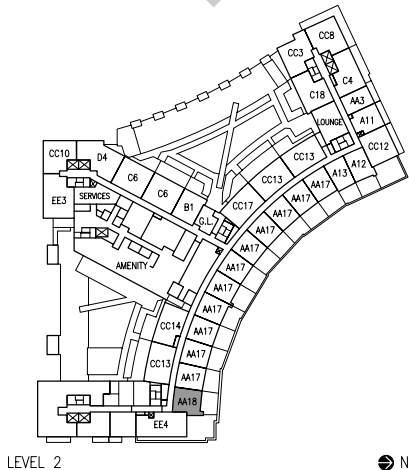

EXTENT OF TERRACE  
AT UNIT 814

EXTENT OF BALCONY  
AT UNIT 811

LEVELS 9-12

NORTH

LEVEL 5

NORTH

LEVELS 6-7

NORTH

LEVEL 8

NORTH

LEVEL 2

NORTH

LEVEL 3

NORTH

LEVEL 4

NORTH

LEVELS 6-7

LEVEL 3

EXTENT OF BALCONY  
AT UNITS 806-1206

EXTENT OF BALCONY  
AT UNIT 434

LEVEL 8

➤ NORTH

LEVELS 9-12

➤ NORTH

LEVEL 4 NORTH

LEVEL 5 NORTH

LEVELS 6-7 NORTH