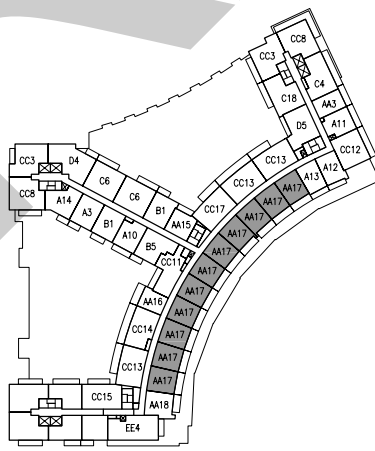

EXTENT OF TERRACE  
AT UNIT 814

EXTENT OF BALCONY  
AT UNIT 811

LEVELS 9-12

NORTH

LEVEL 5

NORTH

LEVELS 6-7

NORTH

LEVEL 8

NORTH

LEVEL 2

NORTH

LEVEL 3

NORTH

LEVEL 4

NORTH

LEVELS 6-7

LEVEL 3

EXTENT OF BALCONY  
AT UNITS 806-1206

EXTENT OF BALCONY  
AT UNIT 434

LEVEL 8

➤ NORTH

LEVELS 9-12

➤ NORTH

LEVEL 4 NORTH

LEVEL 5 NORTH

LEVELS 6-7 NORTH