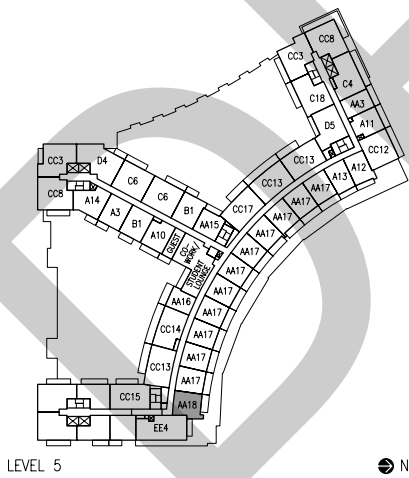

EXTENT OF TERRACE  
AT UNIT 814

EXTENT OF BALCONY  
AT UNIT 811

LEVELS 9-12

NORTH

LEVEL 5

NORTH

LEVELS 6-7

NORTH

LEVEL 8

NORTH

LEVEL 2

NORTH

LEVEL 3

NORTH

LEVEL 4

NORTH

LEVELS 6-7

LEVEL 3

EXTENT OF BALCONY  
AT UNITS 806-1206

EXTENT OF BALCONY  
AT UNIT 434

LEVEL 8

➤ NORTH

LEVELS 9-12

➤ NORTH

LEVEL 4 NORTH

LEVEL 5 NORTH

LEVELS 6-7 NORTH