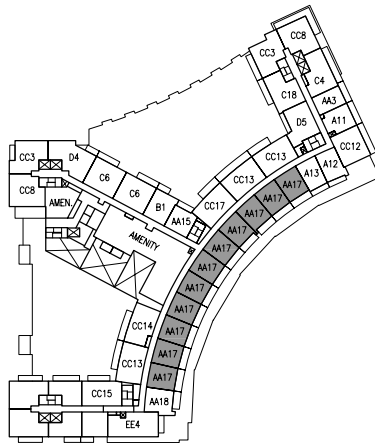

EXTENT OF TERRACE  
AT UNIT 814

EXTENT OF BALCONY  
AT UNIT 811

LEVELS 9-12

NORTH

LEVEL 5

NORTH

LEVELS 6-7

NORTH

LEVEL 8

NORTH

LEVEL 2

NORTH

LEVEL 3

NORTH

LEVEL 4

NORTH

LEVELS 6-7

LEVEL 3

EXTENT OF BALCONY  
AT UNITS 806-1206

EXTENT OF BALCONY  
AT UNIT 434

LEVEL 8

➤ NORTH

LEVELS 9-12

➤ NORTH

LEVEL 4 NORTH

LEVEL 5 NORTH

LEVELS 6-7 NORTH