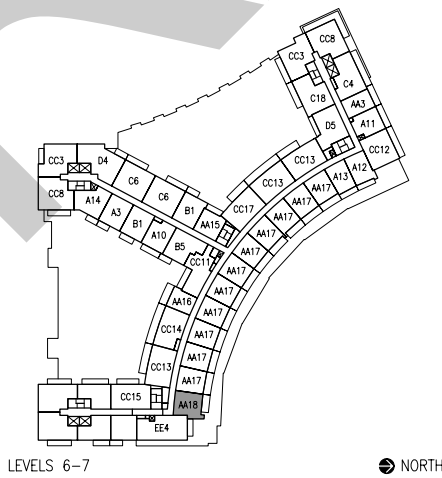

EXTENT OF TERRACE  
AT UNIT 814

EXTENT OF BALCONY  
AT UNIT 811

LEVELS 9-12

NORTH

LEVEL 5

NORTH

LEVELS 6-7

NORTH

LEVEL 8

NORTH

LEVEL 2

NORTH

LEVEL 3

NORTH

LEVEL 4

NORTH

LEVELS 6-7

LEVEL 3

EXTENT OF BALCONY  
AT UNITS 806-1206

EXTENT OF BALCONY  
AT UNIT 434

LEVEL 8

➤ NORTH

LEVELS 9-12

➤ NORTH

LEVEL 4 NORTH

LEVEL 5 NORTH

LEVELS 6-7 NORTH