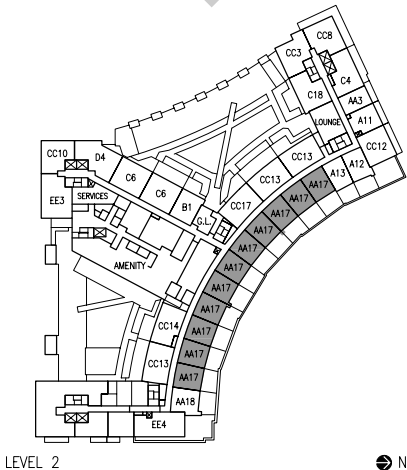

EXTENT OF TERRACE  
AT UNIT 814

EXTENT OF BALCONY  
AT UNIT 811

LEVELS 9-12

NORTH

LEVEL 5

NORTH

LEVELS 6-7

NORTH

LEVEL 8

NORTH

LEVEL 2

NORTH

LEVEL 3

NORTH

LEVEL 4

NORTH

LEVELS 6-7

LEVEL 3

EXTENT OF BALCONY  
AT UNITS 806-1206

EXTENT OF BALCONY  
AT UNIT 434

LEVEL 8

➤ NORTH

LEVELS 9-12

➤ NORTH

LEVEL 4 NORTH

LEVEL 5 NORTH

LEVELS 6-7 NORTH