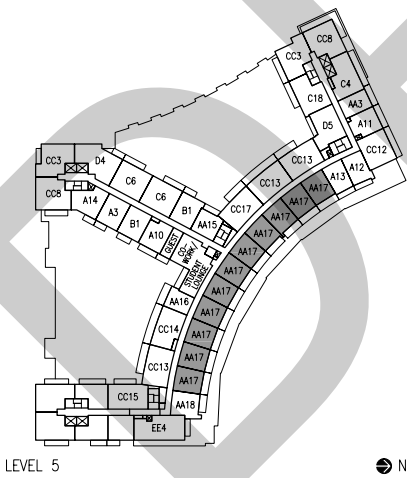

EXTENT OF TERRACE  
AT UNIT 814

EXTENT OF BALCONY  
AT UNIT 811

LEVELS 9-12

NORTH

LEVEL 5

NORTH

LEVELS 6-7

NORTH

LEVEL 8

NORTH

LEVEL 2

NORTH

LEVEL 3

NORTH

LEVEL 4

NORTH

LEVELS 6-7

LEVEL 3

EXTENT OF BALCONY  
AT UNITS 806-1206

EXTENT OF BALCONY  
AT UNIT 434

LEVEL 8

➤ NORTH

LEVELS 9-12

➤ NORTH

LEVEL 4 NORTH

LEVEL 5 NORTH

LEVELS 6-7 NORTH