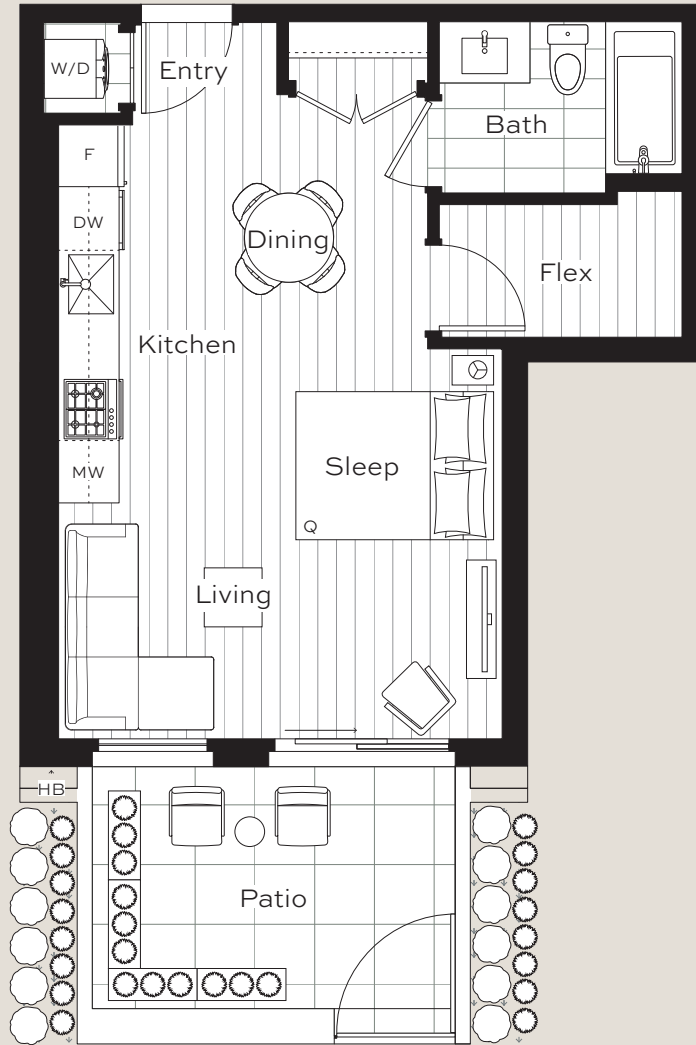

Lina

AT QE PARK

Studio Plan A1

Interior: 452 sf
 Exterior: 56 sf
 Total: 508 sf

Lina

AT QE PARK

Studio + Flex Plan A3

Interior: 468-477 sf
 Exterior: 48-116 sf
 Total: 516-593 sf

LEVEL 4

LEVEL 3

LEVEL 2

LEVEL 1

Lina

AT QE PARK

Studio + Flex Plan A6

Interior: 471-474 sf
 Exterior: 71-83 sf
 Total: 542-556 sf

LEVEL 4

LEVEL 3

LEVEL 2