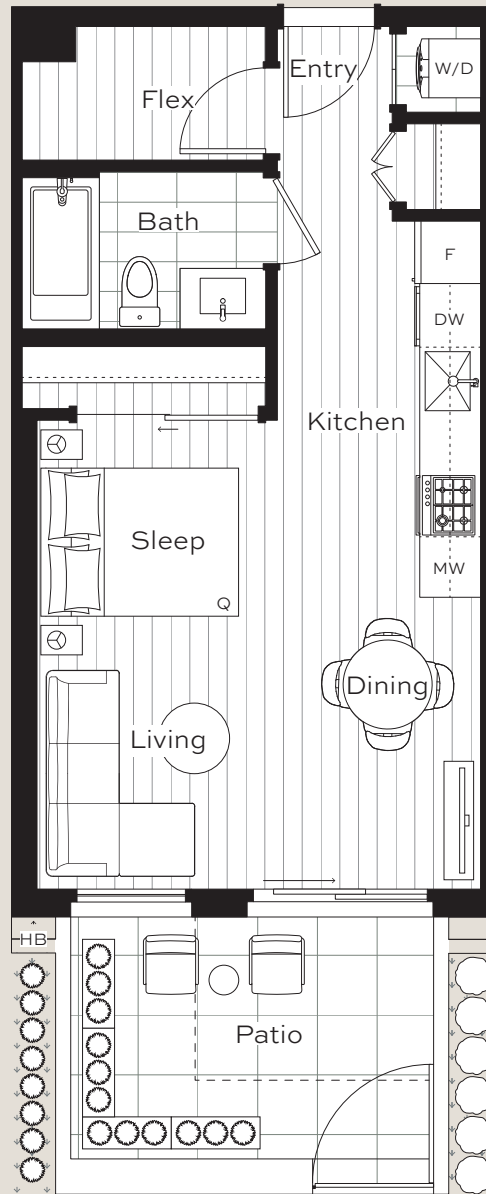

Lina

AT QE PARK

Studio Plan A1

Interior: 452 sf
 Exterior: 56 sf
 Total: 508 sf

Lina

AT QE PARK

Studio + Flex Plan A3

Interior: 468-477 sf
 Exterior: 48-116 sf
 Total: 516-593 sf

LEVEL 4

LEVEL 3

LEVEL 2

LEVEL 1

Lina

AT QE PARK

Studio + Flex Plan A6

Interior: 471-474 sf
 Exterior: 71-83 sf
 Total: 542-556 sf

LEVEL 4

LEVEL 3

LEVEL 2