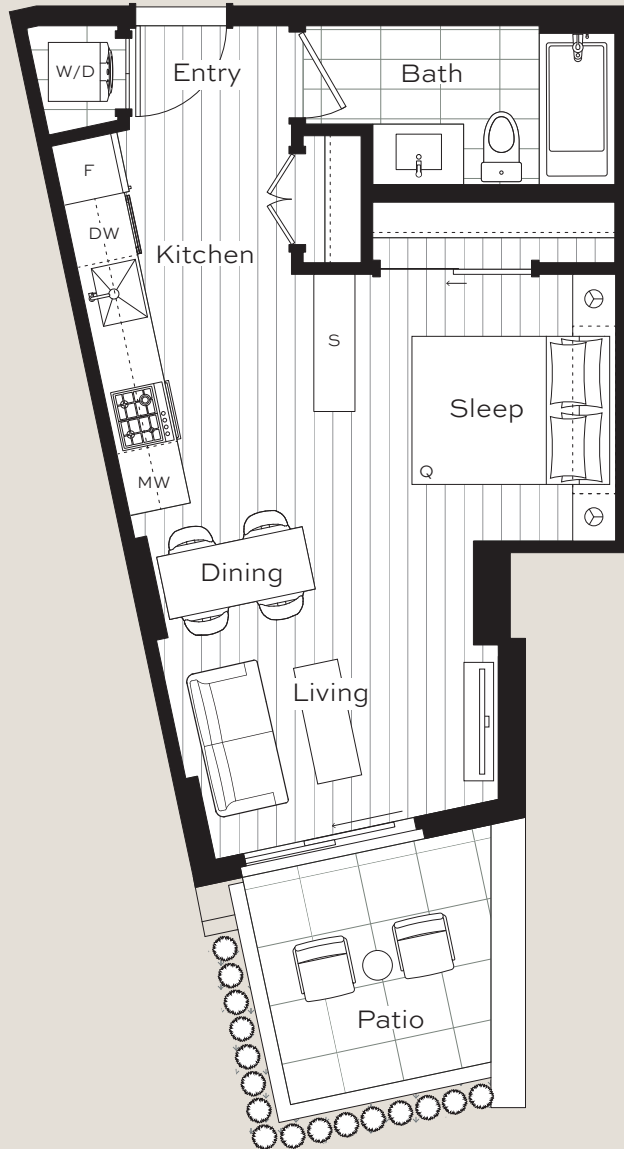

Lina

AT QE PARK

Studio Plan A1

Interior: 452 sf
 Exterior: 56 sf
 Total: 508 sf

Lina

AT QE PARK

Studio + Flex Plan A3

Interior: 468-477 sf
 Exterior: 48-116 sf
 Total: 516-593 sf

LEVEL 4

LEVEL 3

LEVEL 2

LEVEL 1

Lina

AT QE PARK

Studio + Flex Plan A6

Interior: 471-474 sf
 Exterior: 71-83 sf
 Total: 542-556 sf

LEVEL 4

LEVEL 3

LEVEL 2