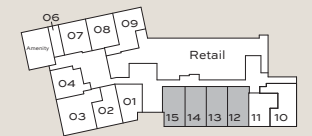

Lina

AT QE PARK

Studio Plan A1

Interior: 452 sf
 Exterior: 56 sf
 Total: 508 sf

Lina

AT QE PARK

Studio + Flex Plan A3

Interior: 468-477 sf
 Exterior: 48-116 sf
 Total: 516-593 sf

LEVEL 4

LEVEL 3

LEVEL 2

LEVEL 1

Lina

AT QE PARK

Studio + Flex Plan A6

Interior: 471-474 sf
 Exterior: 71-83 sf
 Total: 542-556 sf

LEVEL 4

LEVEL 3

LEVEL 2