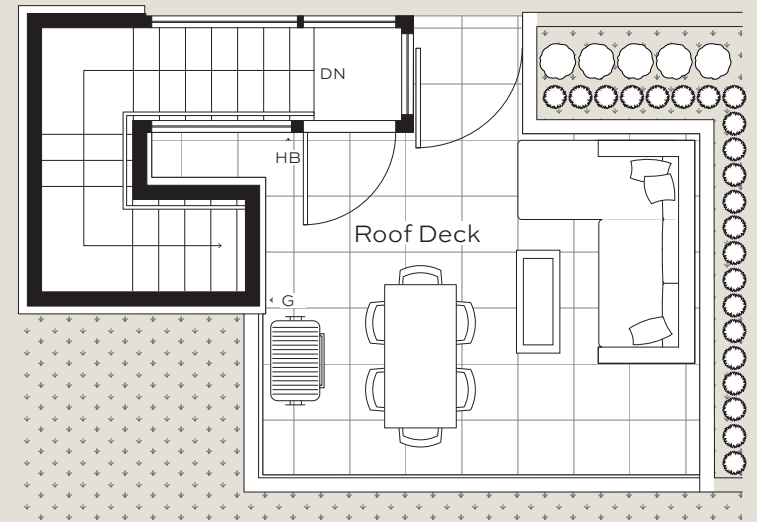

Interior: 879 sf
Exterior: 284 sf
Total: 1,164 sf

LEVEL 6

Lina

AT QE PARK

3 Bedroom, 2 Bath + Flex + Den
Plan PH3

Interior: 1,314 sf
 Exterior: 503 sf
 Total: 1,817 sf

LEVEL 6

Lina

AT QE PARK

2 Bedroom, 2 Bath
Plan PH4

Interior: 803 sf
 Exterior: 350 sf
 Total: 1,153 sf

LEVEL 6

Lina

AT QE PARK

2 Bedroom, 2 Bath
 Plan PH5

Interior: 806 sf
 Exterior: 297 sf
 Total: 1,103 sf

LEVEL 6

Lina

AT QE PARK

3 Bedroom, 2 Bath + Flex
 Plan PH6

Interior: 1,025 sf
 Exterior: 386 sf
 Total: 1,410 sf

Lina

AT QE PARK

3 Bedroom, 2 Bath + Flex + Den
 Plan PH7

Interior: 1,314 sf
 Exterior: 523 sf
 Total: 1,837 sf

LEVEL 6

2 Bedroom, 2 Bath + Flex
Plan PH8

Interior: 1,000 sf
Exterior: 448 sf
Total: 1,448 sf

LEVEL 6