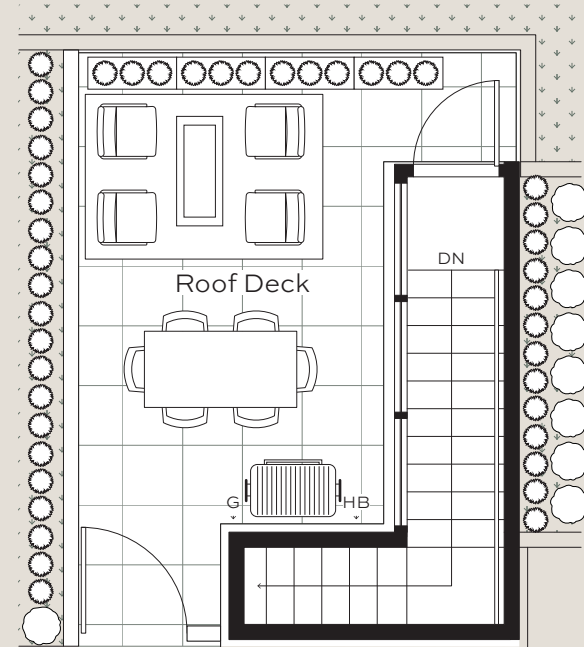

Lina

AT QE PARK

2 Bedroom, 2 Bath
Plan PH1

Interior: 917 sf
 Exterior: 320 sf
 Total: 1,237 sf

LEVEL 6

Lina

AT QE PARK

2 Bedroom, 2 Bath
Plan PH2

Interior: 879 sf
Exterior: 284 sf
Total: 1,164 sf

LEVEL 6

Lina

AT QE PARK

3 Bedroom, 2 Bath + Flex + Den
Plan PH3

Interior: 1,314 sf
 Exterior: 503 sf
 Total: 1,817 sf

LEVEL 6

Lina

AT QE PARK

2 Bedroom, 2 Bath
Plan PH4

Interior: 803 sf
 Exterior: 350 sf
 Total: 1,153 sf

LEVEL 6

Lina

AT QE PARK

2 Bedroom, 2 Bath
 Plan PH5

Interior: 806 sf
 Exterior: 297 sf
 Total: 1,103 sf

LEVEL 6

Lina

AT QE PARK

3 Bedroom, 2 Bath + Flex
 Plan PH6

Interior: 1,025 sf
 Exterior: 386 sf
 Total: 1,410 sf

Lina

AT QE PARK

3 Bedroom, 2 Bath + Flex + Den
 Plan PH7