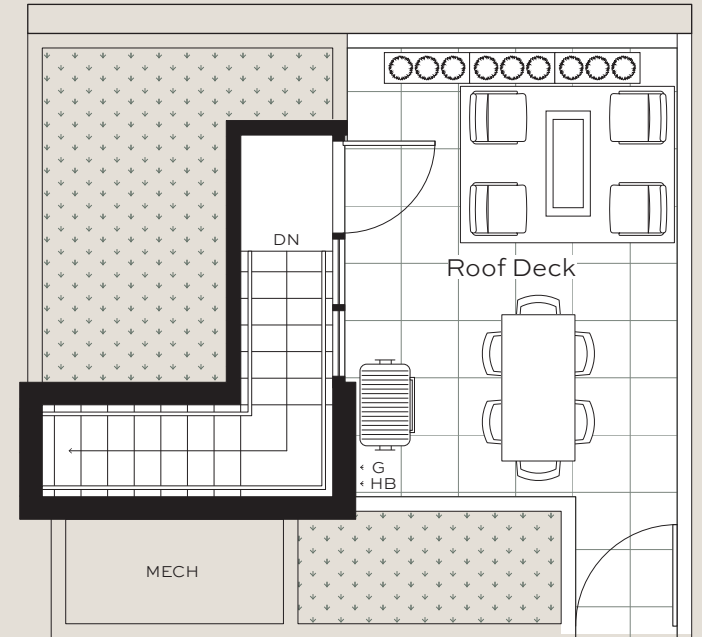

Lina

AT QE PARK

2 Bedroom, 2 Bath
Plan PH1

Interior: 917 sf
 Exterior: 320 sf
 Total: 1,237 sf

LEVEL 6

Lina

AT QE PARK

2 Bedroom, 2 Bath
Plan PH2

Interior: 879 sf
Exterior: 284 sf
Total: 1,164 sf

LEVEL 6

Lina

AT QE PARK

3 Bedroom, 2 Bath + Flex + Den
Plan PH3

Interior: 1,314 sf
 Exterior: 503 sf
 Total: 1,817 sf

LEVEL 6

Lina

AT QE PARK

2 Bedroom, 2 Bath
Plan PH4

Interior: 803 sf
 Exterior: 350 sf
 Total: 1,153 sf

LEVEL 6

Lina

AT QE PARK

2 Bedroom, 2 Bath
 Plan PH5

Interior: 806 sf
 Exterior: 297 sf
 Total: 1,103 sf

LEVEL 6

Lina

AT QE PARK

3 Bedroom, 2 Bath + Flex
 Plan PH6

Interior: 1,025 sf
 Exterior: 386 sf
 Total: 1,410 sf

Lina

AT QE PARK

3 Bedroom, 2 Bath + Flex + Den
 Plan PH7