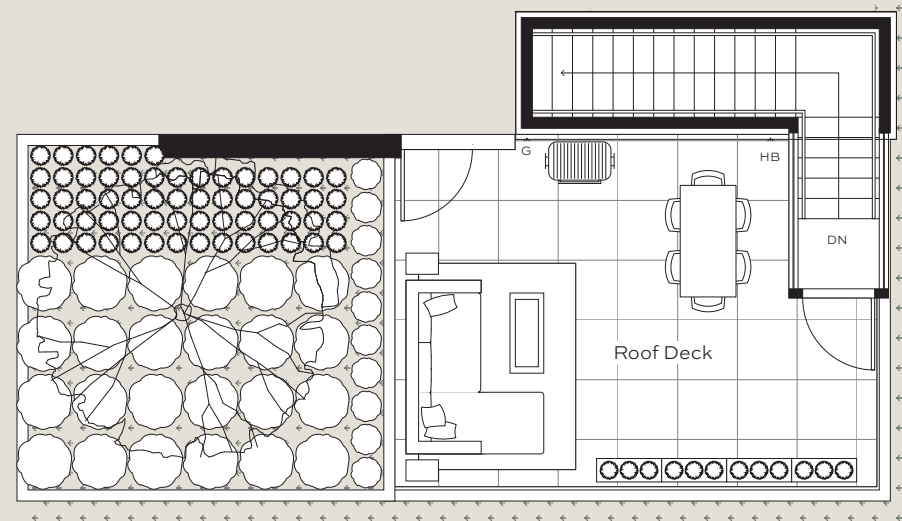

Lina

AT QE PARK

2 Bedroom, 2 Bath
Plan PH1

Interior: 917 sf
 Exterior: 320 sf
 Total: 1,237 sf

LEVEL 6

Lina

AT QE PARK

2 Bedroom, 2 Bath
Plan PH2

Interior: 879 sf
Exterior: 284 sf
Total: 1,164 sf

LEVEL 6

Lina

AT QE PARK

3 Bedroom, 2 Bath + Flex + Den
Plan PH3

Interior: 1,314 sf
 Exterior: 503 sf
 Total: 1,817 sf

LEVEL 6

Lina

AT QE PARK

2 Bedroom, 2 Bath
Plan PH4

Interior: 803 sf
 Exterior: 350 sf
 Total: 1,153 sf

LEVEL 6

Lina

AT QE PARK

2 Bedroom, 2 Bath
 Plan PH5

Interior: 806 sf
 Exterior: 297 sf
 Total: 1,103 sf

LEVEL 6

Lina

AT QE PARK

3 Bedroom, 2 Bath + Flex
 Plan PH6

Interior: 1,025 sf
 Exterior: 386 sf
 Total: 1,410 sf

Lina

AT QE PARK

3 Bedroom, 2 Bath + Flex + Den
 Plan PH7