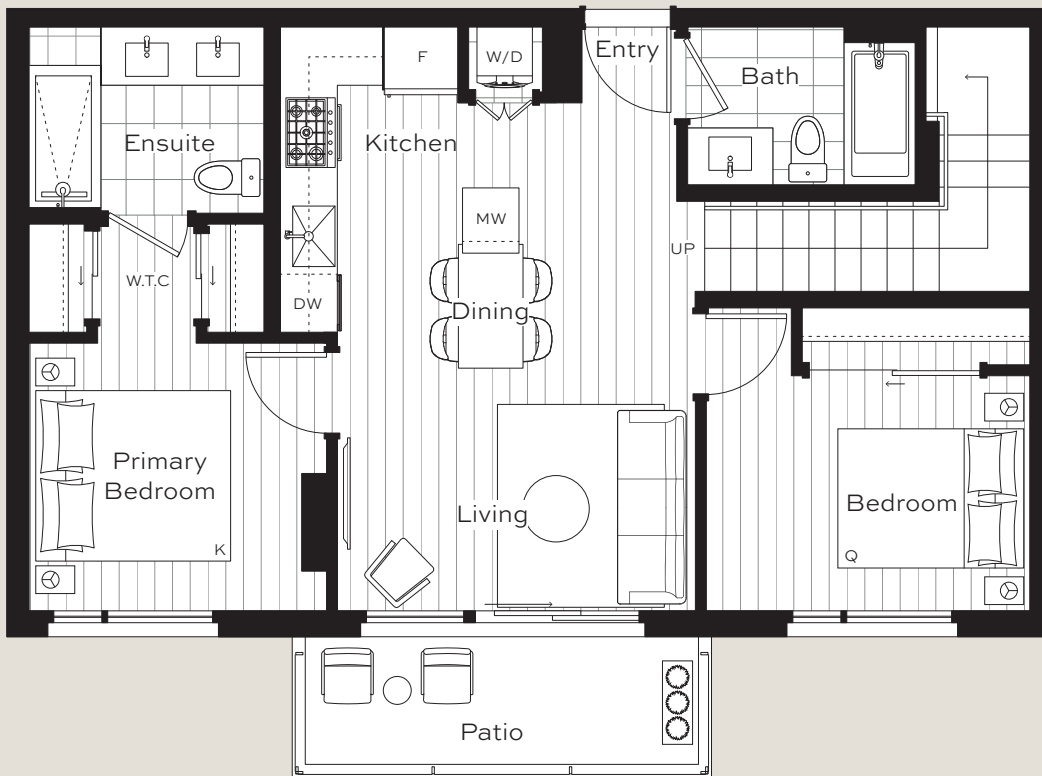

Lina

AT QE PARK

2 Bedroom, 2 Bath
Plan PH1

Interior: 917 sf
 Exterior: 320 sf
 Total: 1,237 sf

LEVEL 6

Lina

AT QE PARK

2 Bedroom, 2 Bath
Plan PH2

Interior: 879 sf
Exterior: 284 sf
Total: 1,164 sf

LEVEL 6

Lina

AT QE PARK

3 Bedroom, 2 Bath + Flex + Den
Plan PH3

Interior: 1,314 sf
 Exterior: 503 sf
 Total: 1,817 sf

LEVEL 6

Lina

AT QE PARK

2 Bedroom, 2 Bath
Plan PH4

Interior: 803 sf
 Exterior: 350 sf
 Total: 1,153 sf

LEVEL 6

Lina

AT QE PARK

2 Bedroom, 2 Bath
 Plan PH5

Interior: 806 sf
 Exterior: 297 sf
 Total: 1,103 sf

LEVEL 6

Lina

AT QE PARK

3 Bedroom, 2 Bath + Flex
 Plan PH6

Interior: 1,025 sf
 Exterior: 386 sf
 Total: 1,410 sf

Lina

AT QE PARK

3 Bedroom, 2 Bath + Flex + Den
 Plan PH7