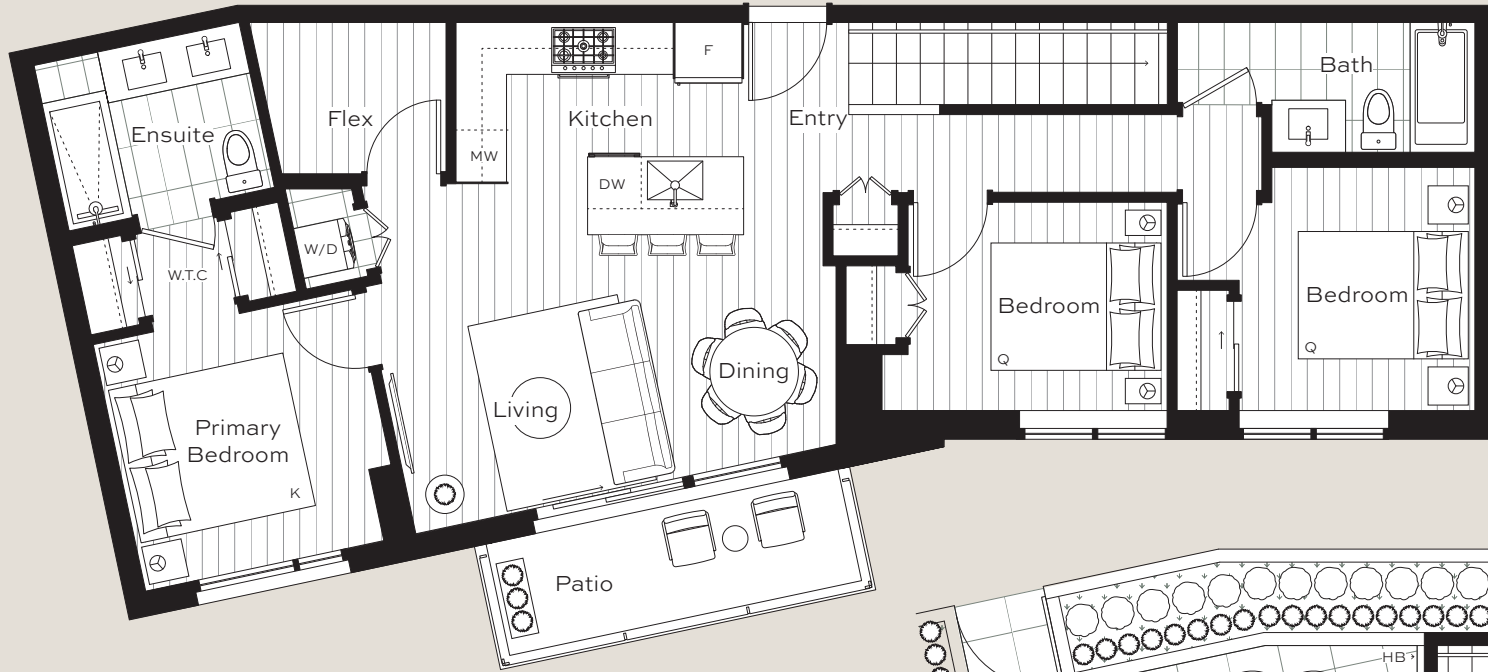

Interior: 879 sf
Exterior: 284 sf
Total: 1,164 sf

LEVEL 6

Lina

AT QE PARK

3 Bedroom, 2 Bath + Flex + Den
Plan PH3

Interior: 1,314 sf
 Exterior: 503 sf
 Total: 1,817 sf

LEVEL 6

Lina

AT QE PARK

2 Bedroom, 2 Bath
Plan PH4

Interior: 803 sf
 Exterior: 350 sf
 Total: 1,153 sf

LEVEL 6

Lina

AT QE PARK

2 Bedroom, 2 Bath
 Plan PH5

Interior: 806 sf
 Exterior: 297 sf
 Total: 1,103 sf

LEVEL 6

Lina

AT QE PARK

3 Bedroom, 2 Bath + Flex
 Plan PH6

Interior: 1,025 sf
 Exterior: 386 sf
 Total: 1,410 sf

Lina

AT QE PARK

3 Bedroom, 2 Bath + Flex + Den
 Plan PH7

Interior: 1,314 sf
 Exterior: 523 sf
 Total: 1,837 sf

LEVEL 6

2 Bedroom, 2 Bath + Flex
Plan PH8

Interior: 1,000 sf
Exterior: 448 sf
Total: 1,448 sf

LEVEL 6