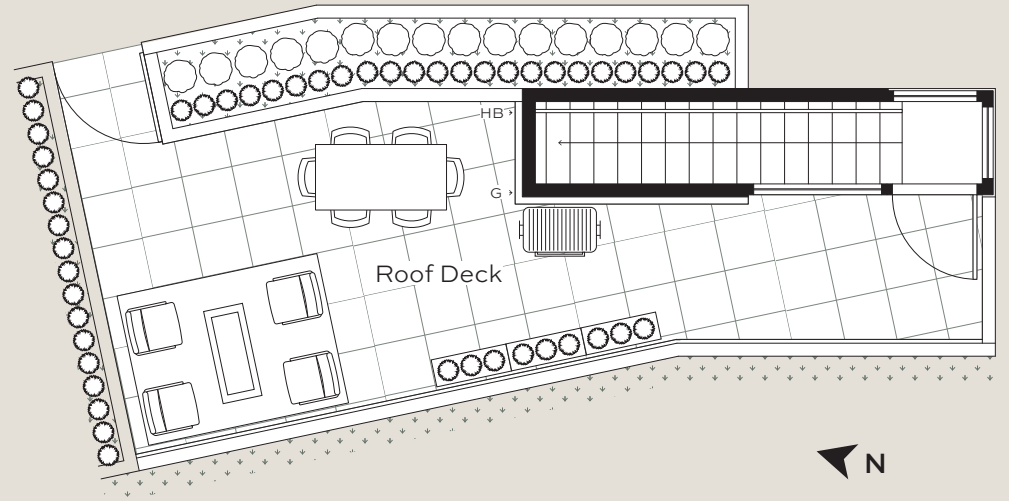

AT QE PARK

2 Bedroom, 2 Bath
Plan PH4

Interior: 803 sf
 Exterior: 350 sf
 Total: 1,153 sf

LEVEL 6

Lina

AT QE PARK

2 Bedroom, 2 Bath
 Plan PH5

Interior: 806 sf
 Exterior: 297 sf
 Total: 1,103 sf

LEVEL 6

Lina

AT QE PARK

3 Bedroom, 2 Bath + Flex
 Plan PH6

Interior: 1,025 sf
 Exterior: 386 sf
 Total: 1,410 sf

Lina

AT QE PARK

3 Bedroom, 2 Bath + Flex + Den
 Plan PH7

Interior: 1,314 sf
 Exterior: 523 sf
 Total: 1,837 sf

LEVEL 6

2 Bedroom, 2 Bath + Flex
Plan PH8

Interior: 1,000 sf
Exterior: 448 sf
Total: 1,448 sf

LEVEL 6