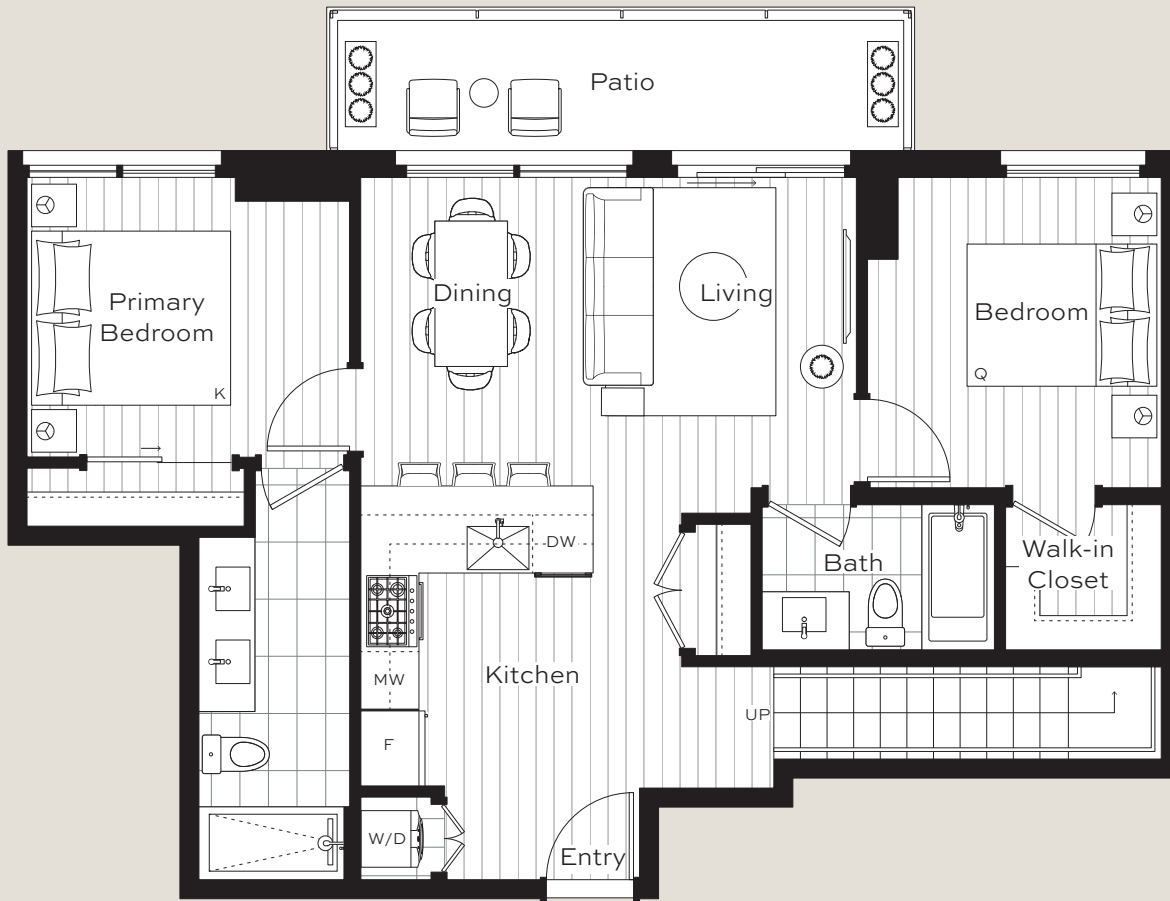

Lina

AT QE PARK

2 Bedroom, 2 Bath
Plan PH1

Interior: 917 sf
 Exterior: 320 sf
 Total: 1,237 sf

LEVEL 6

Lina

AT QE PARK

2 Bedroom, 2 Bath
Plan PH2

Interior: 879 sf
Exterior: 284 sf
Total: 1,164 sf

LEVEL 6

Lina

AT QE PARK

3 Bedroom, 2 Bath + Flex + Den
Plan PH3

Interior: 1,314 sf
 Exterior: 503 sf
 Total: 1,817 sf

LEVEL 6

Lina

AT QE PARK

2 Bedroom, 2 Bath
Plan PH4

Interior: 803 sf
 Exterior: 350 sf
 Total: 1,153 sf

LEVEL 6

Lina

AT QE PARK

2 Bedroom, 2 Bath
 Plan PH5

Interior: 806 sf
 Exterior: 297 sf
 Total: 1,103 sf

LEVEL 6

Lina

AT QE PARK

3 Bedroom, 2 Bath + Flex
 Plan PH6

Interior: 1,025 sf
 Exterior: 386 sf
 Total: 1,410 sf

Lina

AT QE PARK

3 Bedroom, 2 Bath + Flex + Den
 Plan PH7