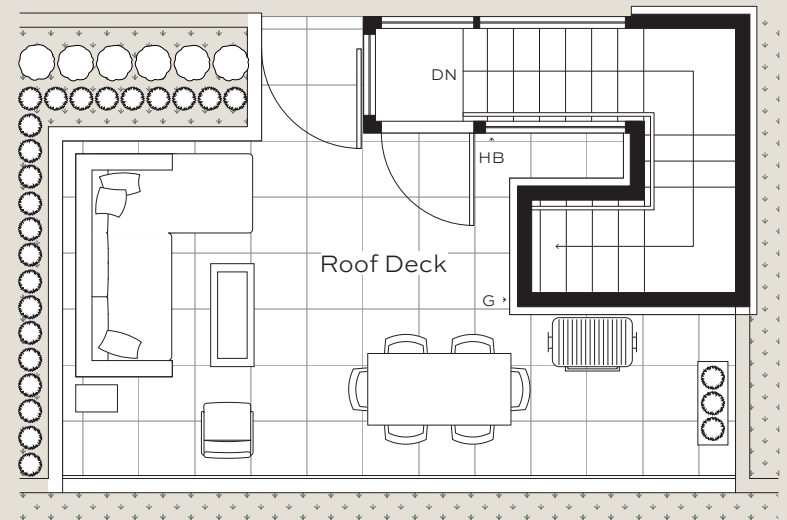

Lina

AT QE PARK

2 Bedroom, 2 Bath
Plan PH1

Interior: 917 sf
 Exterior: 320 sf
 Total: 1,237 sf

LEVEL 6

Lina

AT QE PARK

2 Bedroom, 2 Bath
Plan PH2

Interior: 879 sf
Exterior: 284 sf
Total: 1,164 sf

LEVEL 6

Lina

AT QE PARK

3 Bedroom, 2 Bath + Flex + Den
Plan PH3

Interior: 1,314 sf
 Exterior: 503 sf
 Total: 1,817 sf

LEVEL 6

Lina

AT QE PARK

2 Bedroom, 2 Bath
Plan PH4

Interior: 803 sf
 Exterior: 350 sf
 Total: 1,153 sf

LEVEL 6

Lina

AT QE PARK

2 Bedroom, 2 Bath
 Plan PH5

Interior: 806 sf
 Exterior: 297 sf
 Total: 1,103 sf

LEVEL 6

Lina

AT QE PARK

3 Bedroom, 2 Bath + Flex
 Plan PH6

Interior: 1,025 sf
 Exterior: 386 sf
 Total: 1,410 sf

Lina

AT QE PARK

3 Bedroom, 2 Bath + Flex + Den
 Plan PH7