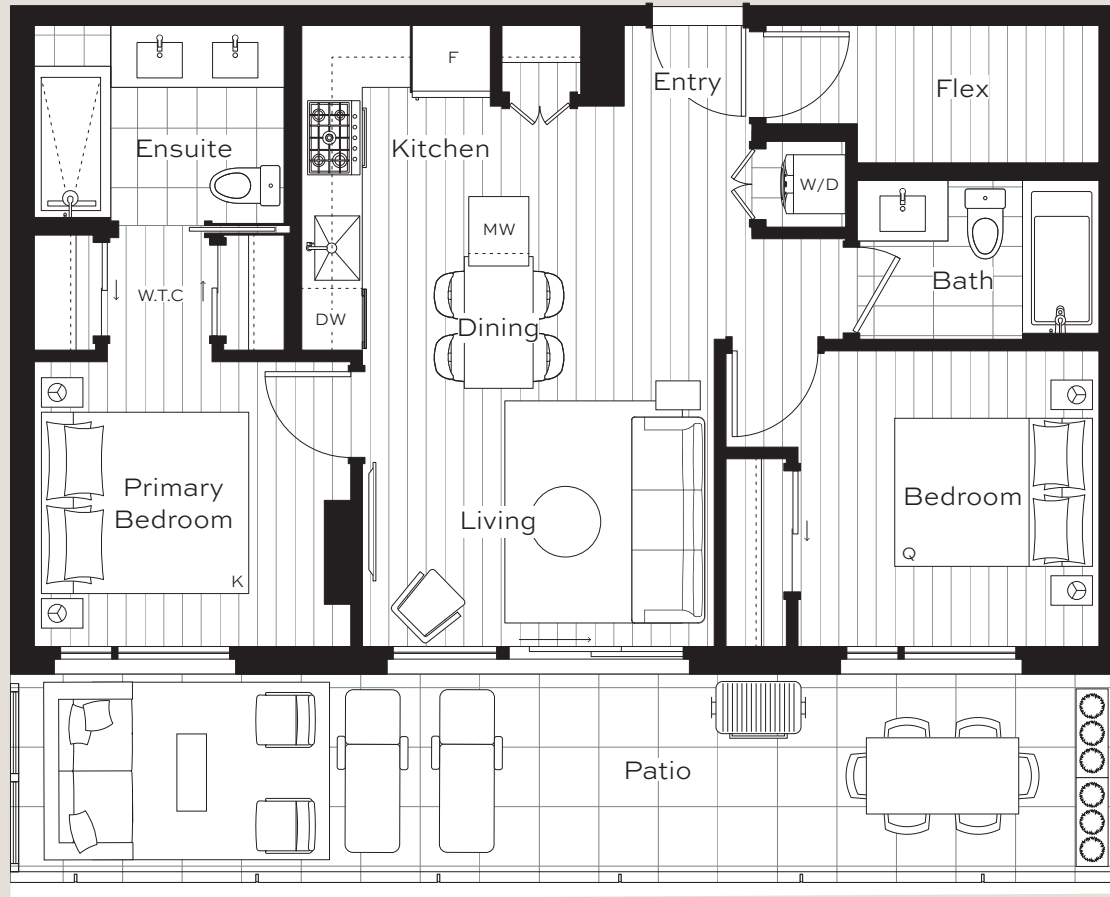

# Lina

AT QE PARK

2 Bedroom, 2 Bath + Flex  
Plan C2

Interior: 815 sf  
Exterior: 118 sf  
Total: 933 sf

LEVEL 4

LEVEL 3

LEVEL 5

# Lina

AT QE PARK

2 Bedroom, 2 Bath + Flex  
Plan C6

Interior: 831 sf  
Exterior: 244 sf  
Total: 1,075 sf

LEVEL 5

# Lina

AT QE PARK

2 Bedroom, 2 Bath + Flex  
 Plan C7 (504)

Interior: 766 sf  
 Exterior: 267 sf  
 Total: 1,033 sf

LEVEL 5

LEVEL 5

# Lina

AT QE PARK

2 Bedroom, 2 Bath + Flex  
 Plan C8

Interior: 911 sf  
 Exterior: 280 sf  
 Total: 1,191 sf