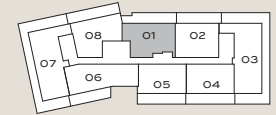

# Lina

AT QE PARK

2 Bedroom, 2 Bath + Flex  
*Plan C1*

Interior: 775 sf  
 Exterior: 242 sf  
 Total: 1,017 sf

LEVEL 1

# Lina

AT QE PARK

2 Bedroom, 2 Bath + Flex  
Plan C2

Interior: 815 sf  
Exterior: 118 sf  
Total: 933 sf

LEVEL 4

LEVEL 3

LEVEL 5

# Lina

AT QE PARK

2 Bedroom, 2 Bath + Flex  
Plan C6

Interior: 831 sf  
Exterior: 244 sf  
Total: 1,075 sf

LEVEL 5

# Lina

AT QE PARK

2 Bedroom, 2 Bath + Flex  
 Plan C7 (504)

Interior: 766 sf  
 Exterior: 267 sf  
 Total: 1,033 sf

LEVEL 5

LEVEL 5