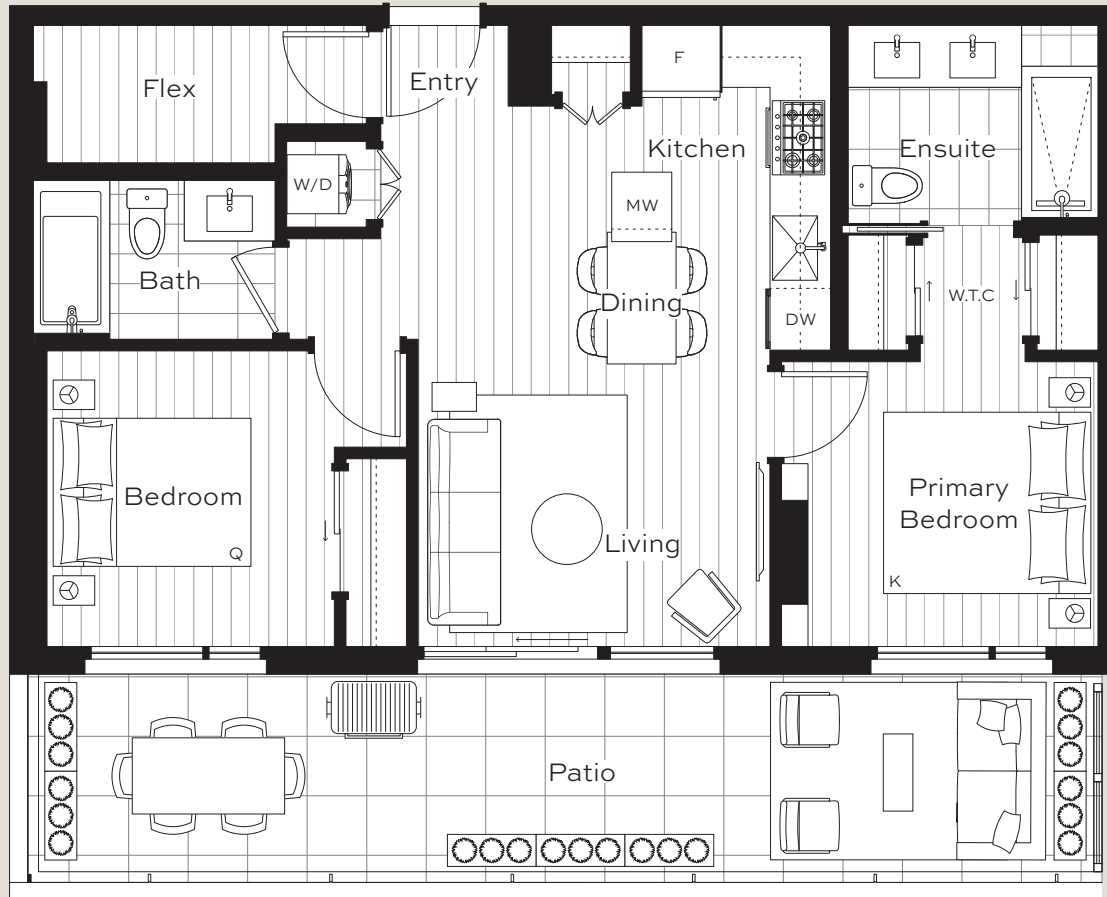

# Lina

AT QE PARK

2 Bedroom, 2 Bath + Flex  
Plan C2

Interior: 815 sf  
Exterior: 118 sf  
Total: 933 sf

LEVEL 4

LEVEL 3

LEVEL 5

# Lina

AT QE PARK

2 Bedroom, 2 Bath + Flex  
Plan C6

Interior: 831 sf  
Exterior: 244 sf  
Total: 1,075 sf

LEVEL 5

# Lina

AT QE PARK

2 Bedroom, 2 Bath + Flex  
 Plan C7 (504)

Interior: 766 sf  
 Exterior: 267 sf  
 Total: 1,033 sf

LEVEL 5

LEVEL 5

# Lina

AT QE PARK

2 Bedroom, 2 Bath + Flex  
 Plan C8

Interior: 911 sf  
 Exterior: 280 sf  
 Total: 1,191 sf