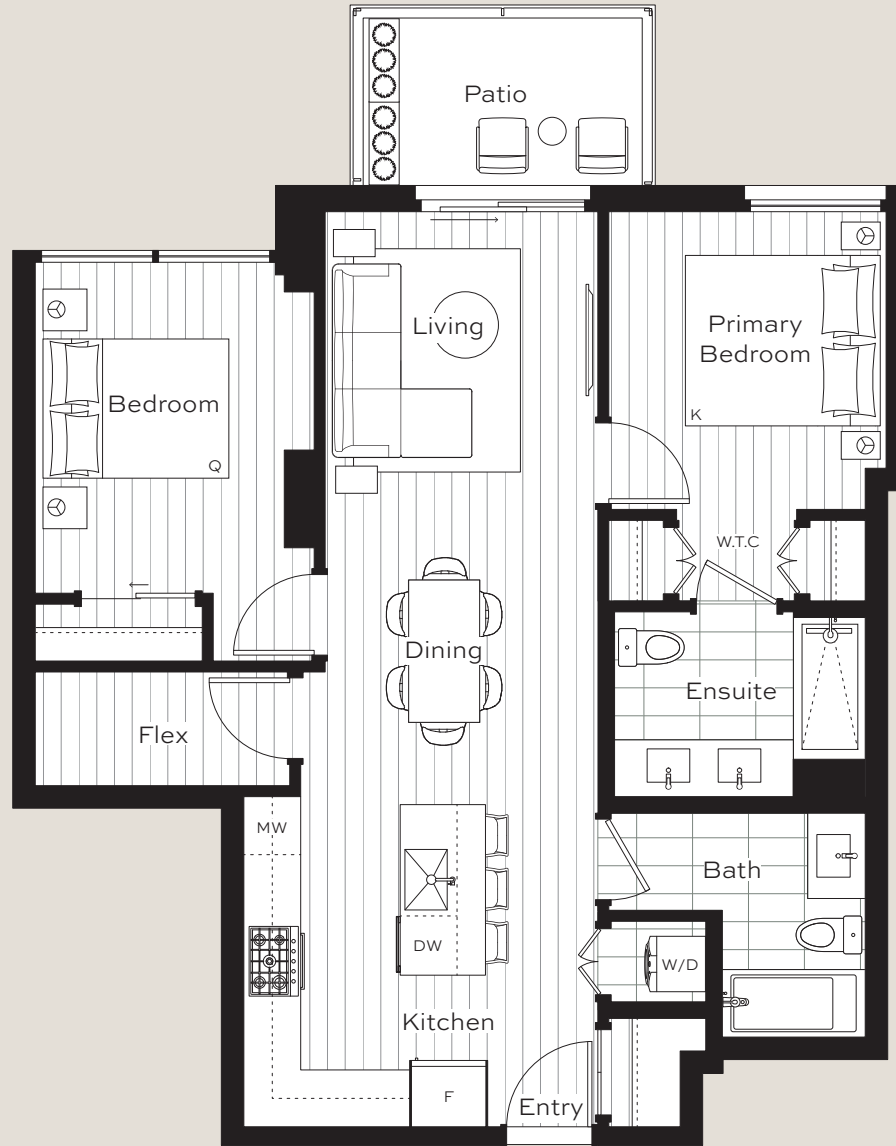

# Lina

AT QE PARK

2 Bedroom, 2 Bath + Flex  
*Plan C1*

Interior: 775 sf  
 Exterior: 242 sf  
 Total: 1,017 sf

LEVEL 1

# Lina

AT QE PARK

2 Bedroom, 2 Bath + Flex  
Plan C2

Interior: 815 sf  
Exterior: 118 sf  
Total: 933 sf

LEVEL 4

LEVEL 3

LEVEL 5

# Lina

AT QE PARK

2 Bedroom, 2 Bath + Flex  
Plan C6

Interior: 831 sf  
Exterior: 244 sf  
Total: 1,075 sf

LEVEL 5

# Lina

AT QE PARK

2 Bedroom, 2 Bath + Flex  
 Plan C7 (504)

Interior: 766 sf  
 Exterior: 267 sf  
 Total: 1,033 sf

LEVEL 5

LEVEL 5