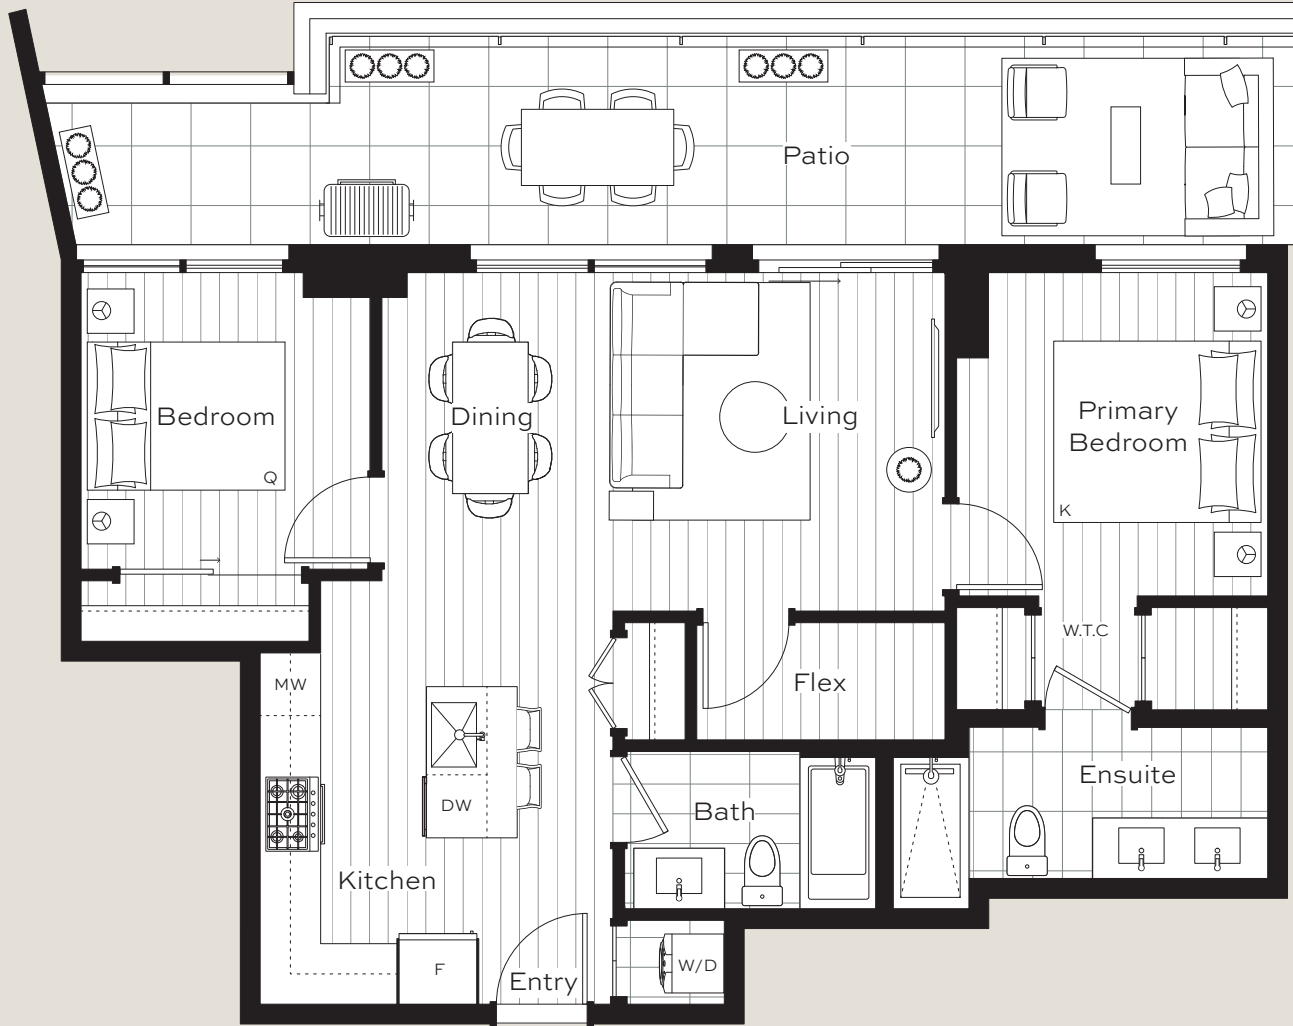

# Lina

AT QE PARK

2 Bedroom, 2 Bath + Flex  
*Plan C1*

Interior: 775 sf  
 Exterior: 242 sf  
 Total: 1,017 sf

LEVEL 1

# Lina

AT QE PARK

2 Bedroom, 2 Bath + Flex  
Plan C2

Interior: 815 sf  
Exterior: 118 sf  
Total: 933 sf

LEVEL 4

LEVEL 3

LEVEL 5

# Lina

AT QE PARK

2 Bedroom, 2 Bath + Flex  
Plan C6

Interior: 831 sf  
Exterior: 244 sf  
Total: 1,075 sf

LEVEL 5

# Lina

AT QE PARK

2 Bedroom, 2 Bath + Flex  
 Plan C7 (504)

Interior: 766 sf  
 Exterior: 267 sf  
 Total: 1,033 sf

LEVEL 5

LEVEL 5