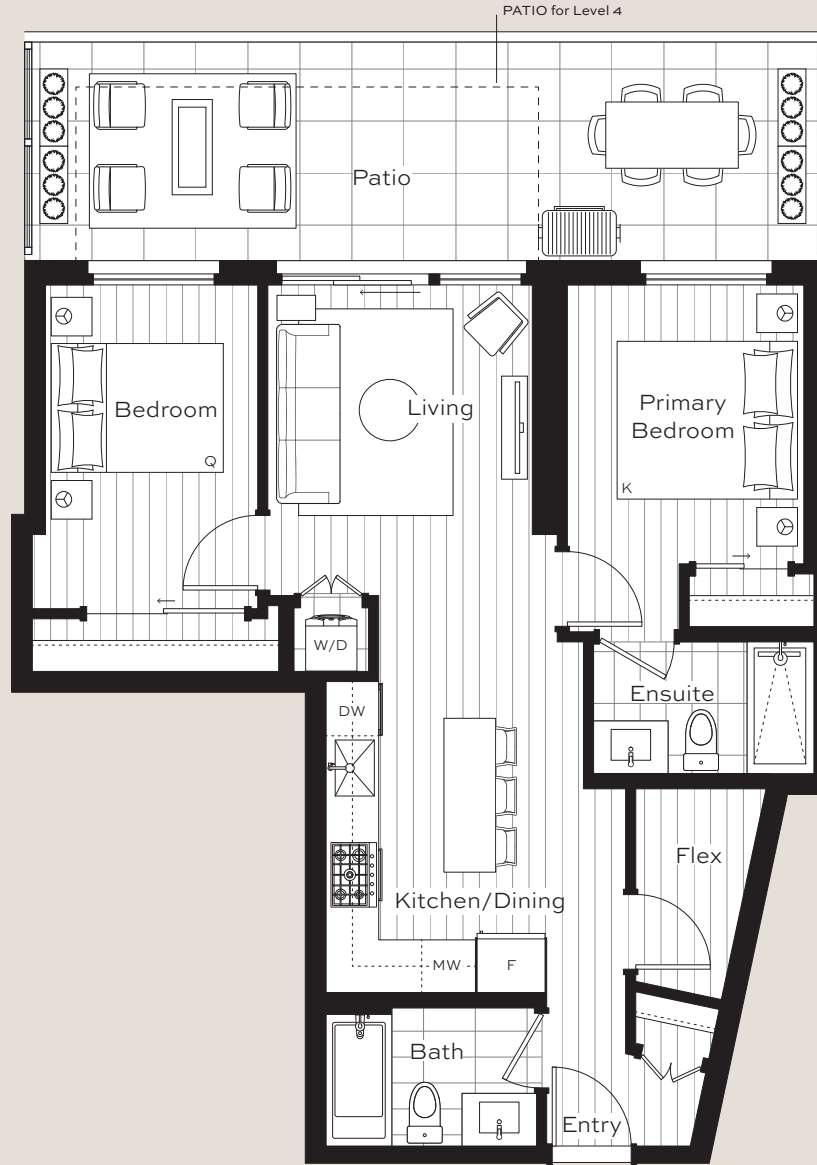

# Lina

AT QE PARK

2 Bedroom, 2 Bath + Flex  
*Plan C1*

Interior: 775 sf  
 Exterior: 242 sf  
 Total: 1,017 sf

LEVEL 1

# Lina

AT QE PARK

2 Bedroom, 2 Bath + Flex  
Plan C2

Interior: 815 sf  
Exterior: 118 sf  
Total: 933 sf

LEVEL 4

LEVEL 3

LEVEL 5

# Lina

AT QE PARK

2 Bedroom, 2 Bath + Flex  
Plan C6

Interior: 831 sf  
Exterior: 244 sf  
Total: 1,075 sf

LEVEL 5

# Lina

AT QE PARK

2 Bedroom, 2 Bath + Flex  
 Plan C7 (504)

Interior: 766 sf  
 Exterior: 267 sf  
 Total: 1,033 sf

LEVEL 5

LEVEL 5