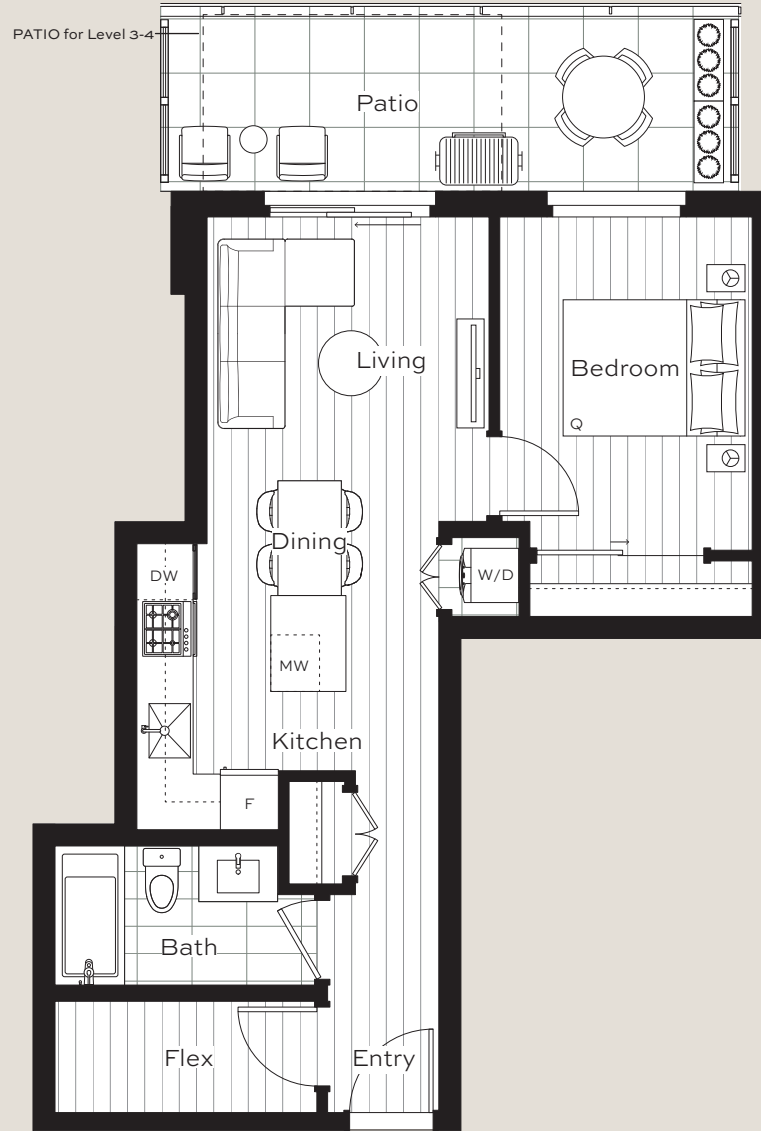

LEVEL 4

LEVEL 3

LEVEL 2

LEVEL 1

Lina

AT QE PARK

1 Bedroom
Plan B2

Interior: 492 sf
Exterior: 229 sf
Total: 721 sf

LEVEL 1

Lina

AT QE PARK

1 Bedroom + Flex
Plan B5

Interior: 554-558 sf
 Exterior: 71-140 sf
 Total: 625-698 sf

LEVEL 4

LEVEL 3

LEVEL 2

Lina

AT QE PARK

1 Bedroom + Flex
Plan B8

Interior: 610 sf
Exterior: 48 sf
Total: 658 sf

Lina

AT QE PARK

1 Bedroom + Flex
Plan B9

Interior: 559 sf
Exterior: 47 sf
Total: 606 sf

Lina

AT QE PARK

1 Bedroom + Flex
Plan B10

Interior: 631 sf
 Exterior: 100 sf
 Total: 731 sf