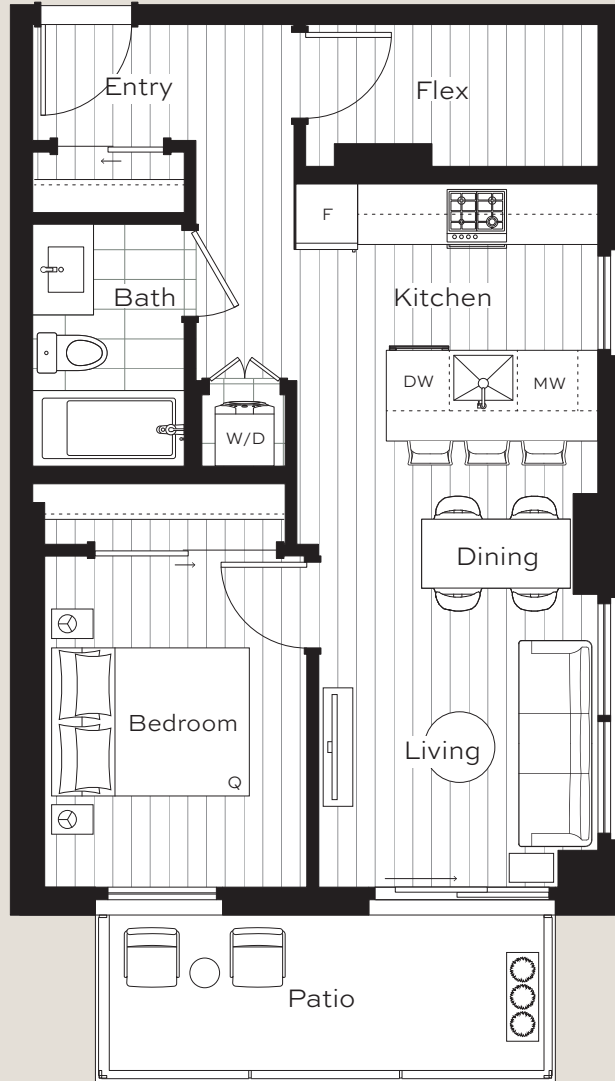

LEVEL 4

LEVEL 3

LEVEL 2

LEVEL 1

Lina

AT QE PARK

1 Bedroom
Plan B2

Interior: 492 sf
Exterior: 229 sf
Total: 721 sf

LEVEL 1

Lina

AT QE PARK

1 Bedroom + Flex
Plan B5

Interior: 554-558 sf
 Exterior: 71-140 sf
 Total: 625-698 sf

LEVEL 4

LEVEL 3

LEVEL 2

Lina

AT QE PARK

1 Bedroom + Flex
Plan B8

Interior: 610 sf
Exterior: 48 sf
Total: 658 sf

Lina

AT QE PARK

1 Bedroom + Flex
Plan B9

Interior: 559 sf
Exterior: 47 sf
Total: 606 sf

Lina

AT QE PARK

1 Bedroom + Flex
Plan B10

Interior: 631 sf
 Exterior: 100 sf
 Total: 731 sf