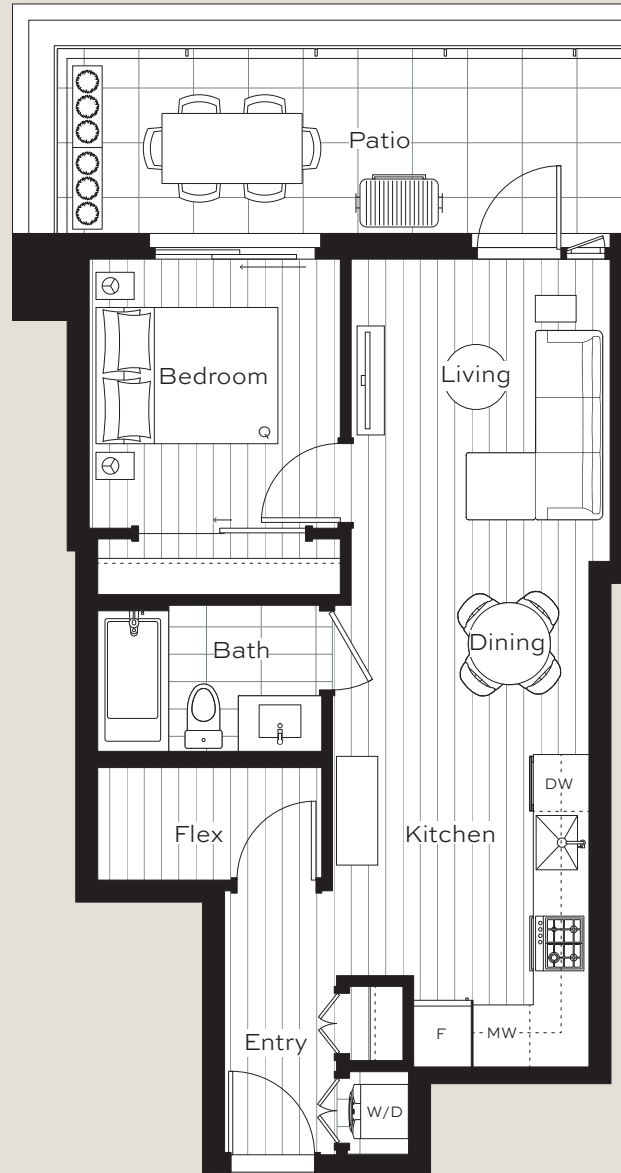

Lina

AT QE PARK

1 Bedroom + Flex
 Plan A7

Interior: 550 sf
 Exterior: 104-144 sf
 Total: 654-694 sf

Lina

AT QE PARK

1 Bedroom + Flex
Plan B1

Interior: 498 sf
 Exterior: 53-236 sf
 Total: 551-734 sf

LEVEL 4

LEVEL 3

LEVEL 2

LEVEL 1

Lina

AT QE PARK

1 Bedroom
Plan B2

Interior: 492 sf
Exterior: 229 sf
Total: 721 sf

LEVEL 1

Lina

AT QE PARK

1 Bedroom + Flex
Plan B5

Interior: 554-558 sf
 Exterior: 71-140 sf
 Total: 625-698 sf

LEVEL 4

LEVEL 3

LEVEL 2

Lina

AT QE PARK

1 Bedroom + Flex
Plan B8

Interior: 610 sf
Exterior: 48 sf
Total: 658 sf

Lina

AT QE PARK

1 Bedroom + Flex
Plan B9

Interior: 559 sf
Exterior: 47 sf
Total: 606 sf