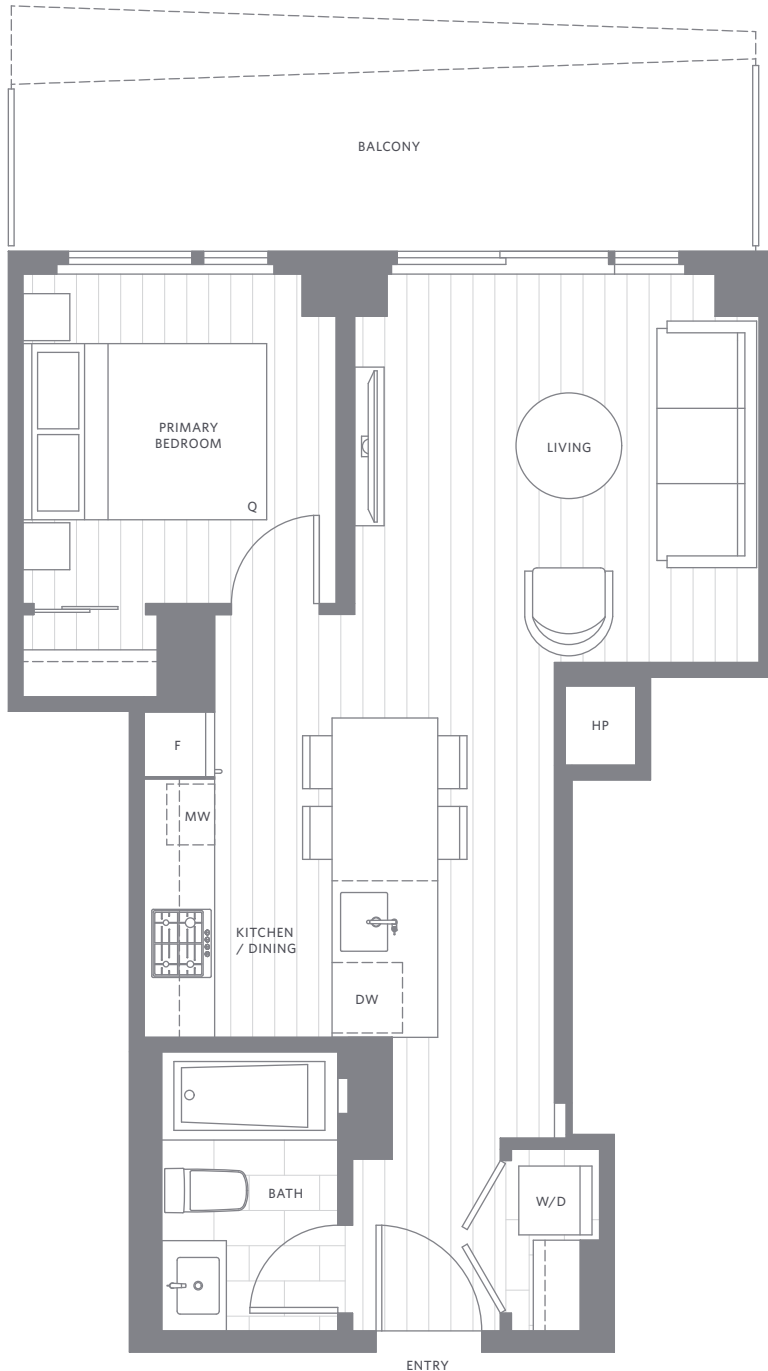

Phase 1

Plan A1

1 Bedroom
1 Bathroom

Indoor	498 SF
Outdoor	124-131 SF
Total	622-629 SF

Level 5-13

Phase 1

Plan A2

1 Bedroom
1 Bathroom

Indoor	550 SF
Outdoor	126-131 SF
Total	676-681 SF

Level 14-15

Level 4

Level 5-13

Phase 1

Plan A3

1 Bedroom
1 Bathroom

Indoor	515-516 SF
Outdoor	104-144 SF
Total	619-660 SF

Level 14-15

Level 4

Level 5-13

Phase 1

Plan A7

1 Bedroom
1 Bathroom

Indoor	544 SF
Outdoor	249 SF
Total	793 SF

Phase 1

Plan B1

2 Bedroom
2 Bathroom

Indoor	687 SF
Outdoor	156-201 SF
Total	843-888 SF

Level 5-13

Phase 1

Plan B2

2 Bedroom
2 Bathroom

Indoor 777 SF
Outdoor 344-386 SF
Total 1,121-1,163 SF