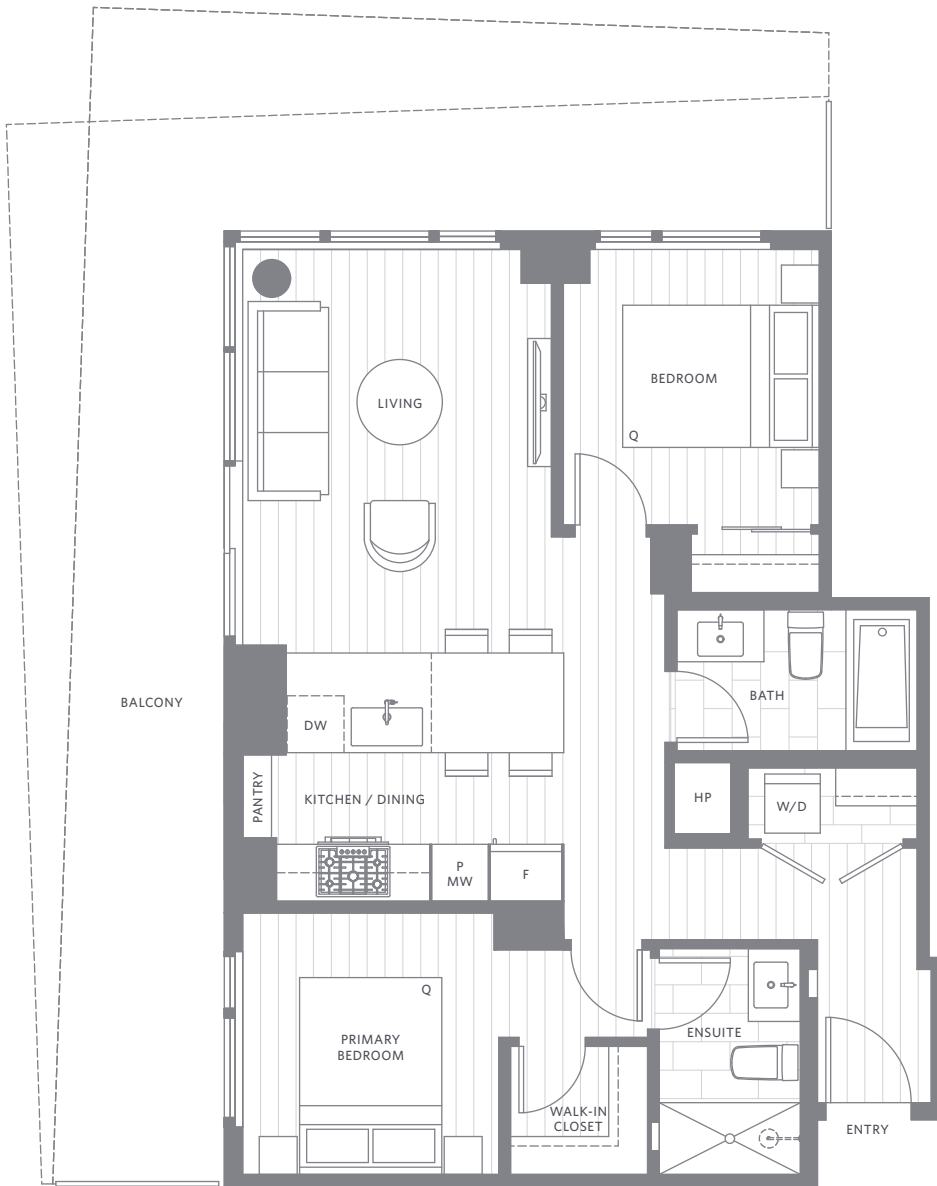

Level 14-15

Level 4

Level 5-13

Phase 1

Plan A7

1 Bedroom
1 Bathroom

Indoor	544 SF
Outdoor	249 SF
Total	793 SF

Phase 1

Plan B1

2 Bedroom
2 Bathroom

Indoor	687 SF
Outdoor	156-201 SF
Total	843-888 SF

Level 5-13

Phase 1

Plan B2

2 Bedroom
2 Bathroom

Indoor 777 SF
Outdoor 344-386 SF
Total 1,121-1,163 SF

Level 14-15

Level 4

Level 5-13

Phase 1

Plan B2

2 Bedroom
2 Bathroom

Indoor	777 SF
Outdoor	625 SF
Total	1,402 SF

Phase 1

Plan B3

2 Bedroom
2 Bathroom

Indoor	811-813 SF
Outdoor	344-386 SF
Total	1,155-1,199 SF

Level 14-15

Level 4

Level 5-13

Phase 1

Plan B3