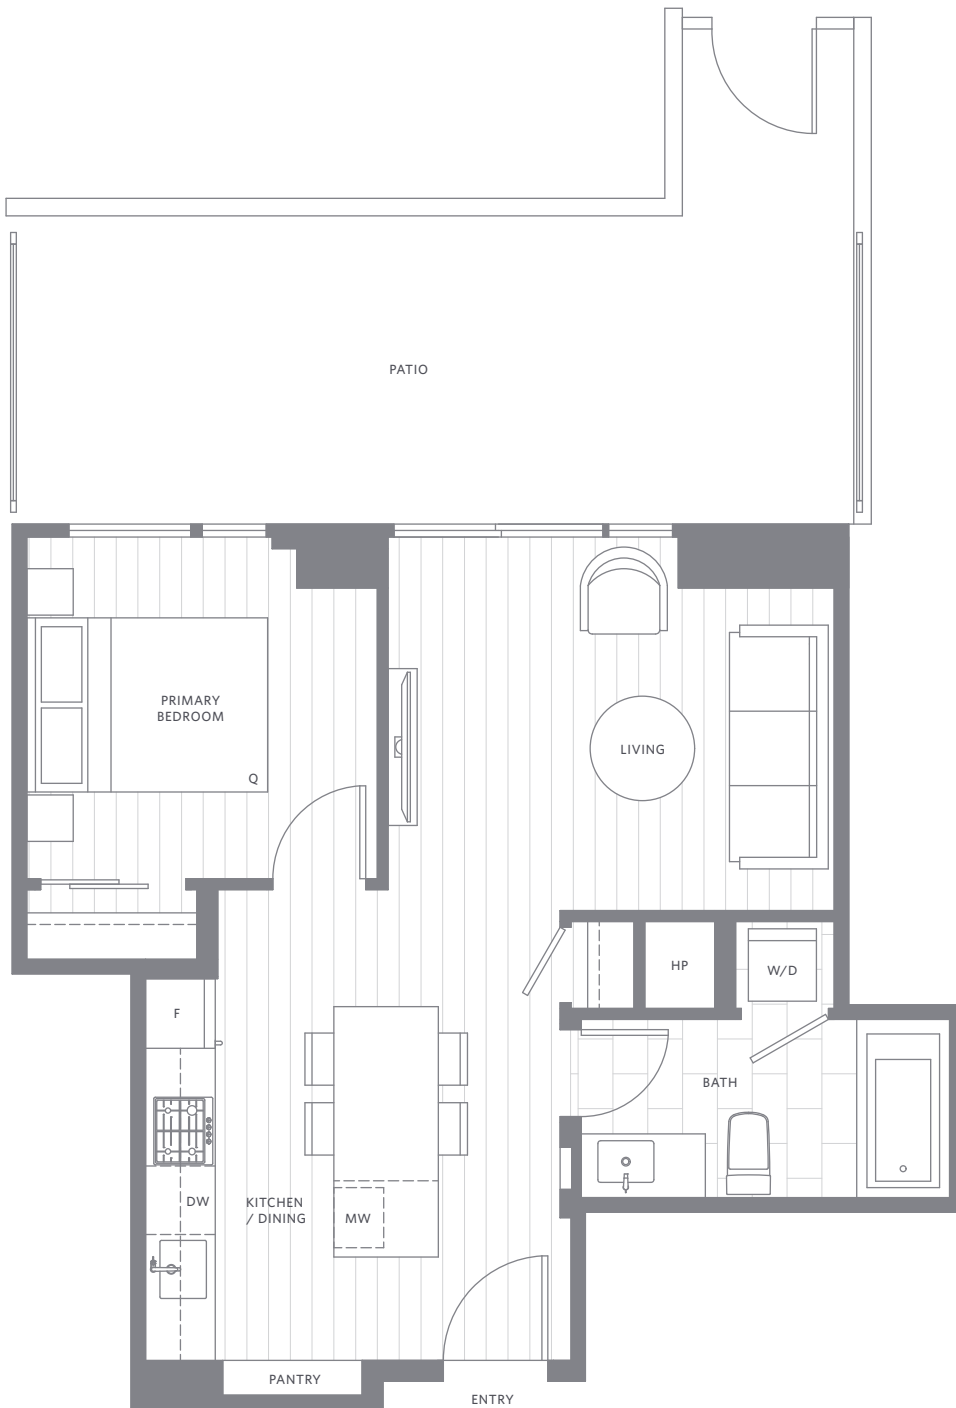

Phase 1

Plan A1

1 Bedroom
1 Bathroom

Indoor	498 SF
Outdoor	124-131 SF
Total	622-629 SF

Level 5-13

Phase 1

Plan A2

1 Bedroom
1 Bathroom

Indoor	550 SF
Outdoor	126-131 SF
Total	676-681 SF

Level 14-15

Level 4

Level 5-13

Phase 1

Plan A3

1 Bedroom
1 Bathroom

Indoor	515-516 SF
Outdoor	104-144 SF
Total	619-660 SF

Level 14-15

Level 4

Level 5-13

Phase 1

Plan A7

1 Bedroom
1 Bathroom

Indoor	544 SF
Outdoor	249 SF
Total	793 SF

Phase 1

Plan B1

2 Bedroom
2 Bathroom

Indoor	687 SF
Outdoor	156-201 SF
Total	843-888 SF

Level 5-13

Phase 1

Plan B2

2 Bedroom
2 Bathroom

Indoor 777 SF
Outdoor 344-386 SF
Total 1,121-1,163 SF