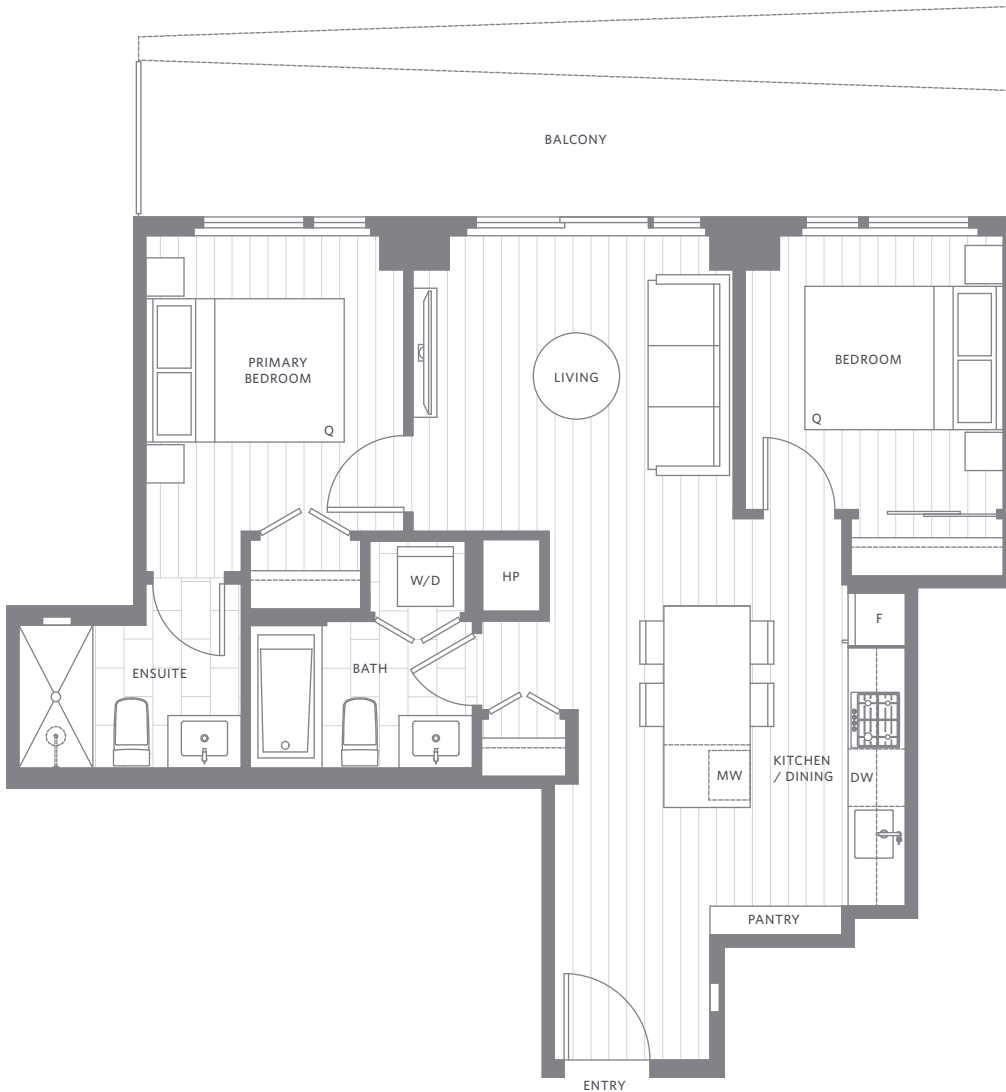

2 Bedroom
2 Bathroom

Indoor	813 SF
Outdoor	496 SF
Total	1,309 SF

Phase 1

Plan B4

2 Bedroom
2 Bathroom

Indoor	719 SF
Outdoor	156-201 SF
Total	875-920 SF

Level 14-15

Level 4

Level 5-13

Phase 1

Plan B10

2 Bedroom
2 Bathroom

Indoor	781 SF
Outdoor	167-200 SF
Total	948-981 SF

Level 14-15

Phase 1

Plan C1