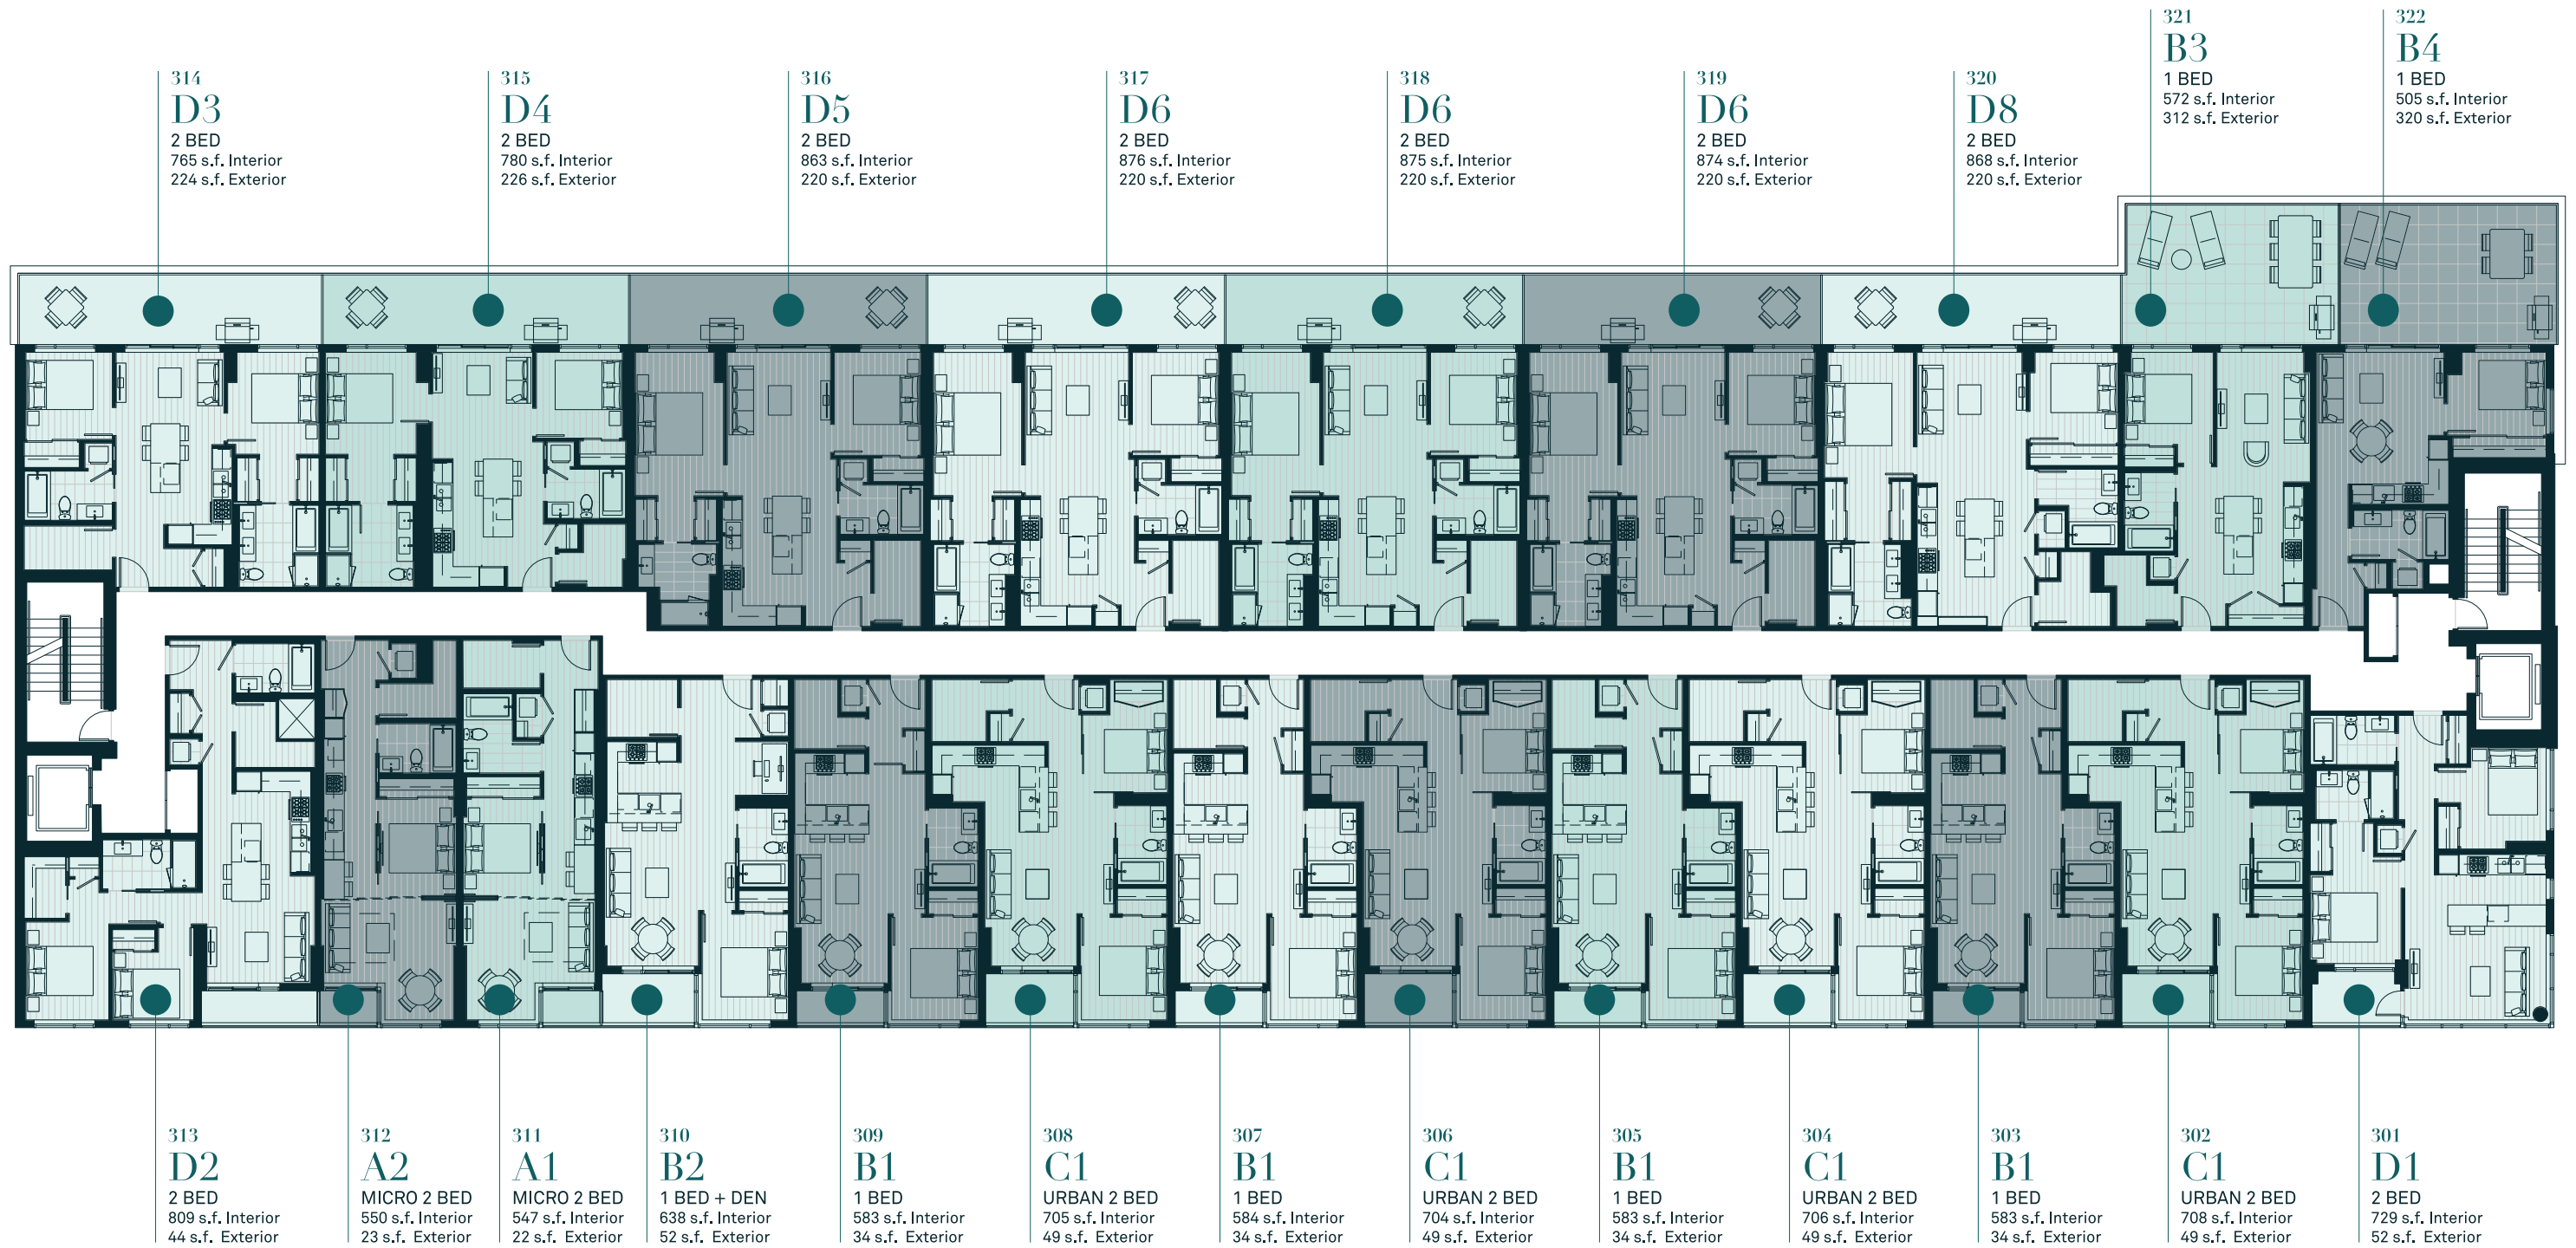

LEVEL 3

LEVEL 3

KITSILANO BLOCK

This is not an offering for sale. Any such offering can only be made with a disclosure statement. Dimensions, sizes, specifications, layouts and materials are approximate and subject to change. The developer reserves the right to make changes and modifications to the information contained herein without prior notice. E.&O.E.

ROOFTOP

ROOFTOP PLATE

KITSILANO BLOCK

This is not an offering for sale. Any such offering can only be made with a disclosure statement. Dimensions, sizes, specifications, layouts and materials are approximate and subject to change. The developer reserves the right to make changes and modifications to the information contained herein without prior notice. E.&O.E.