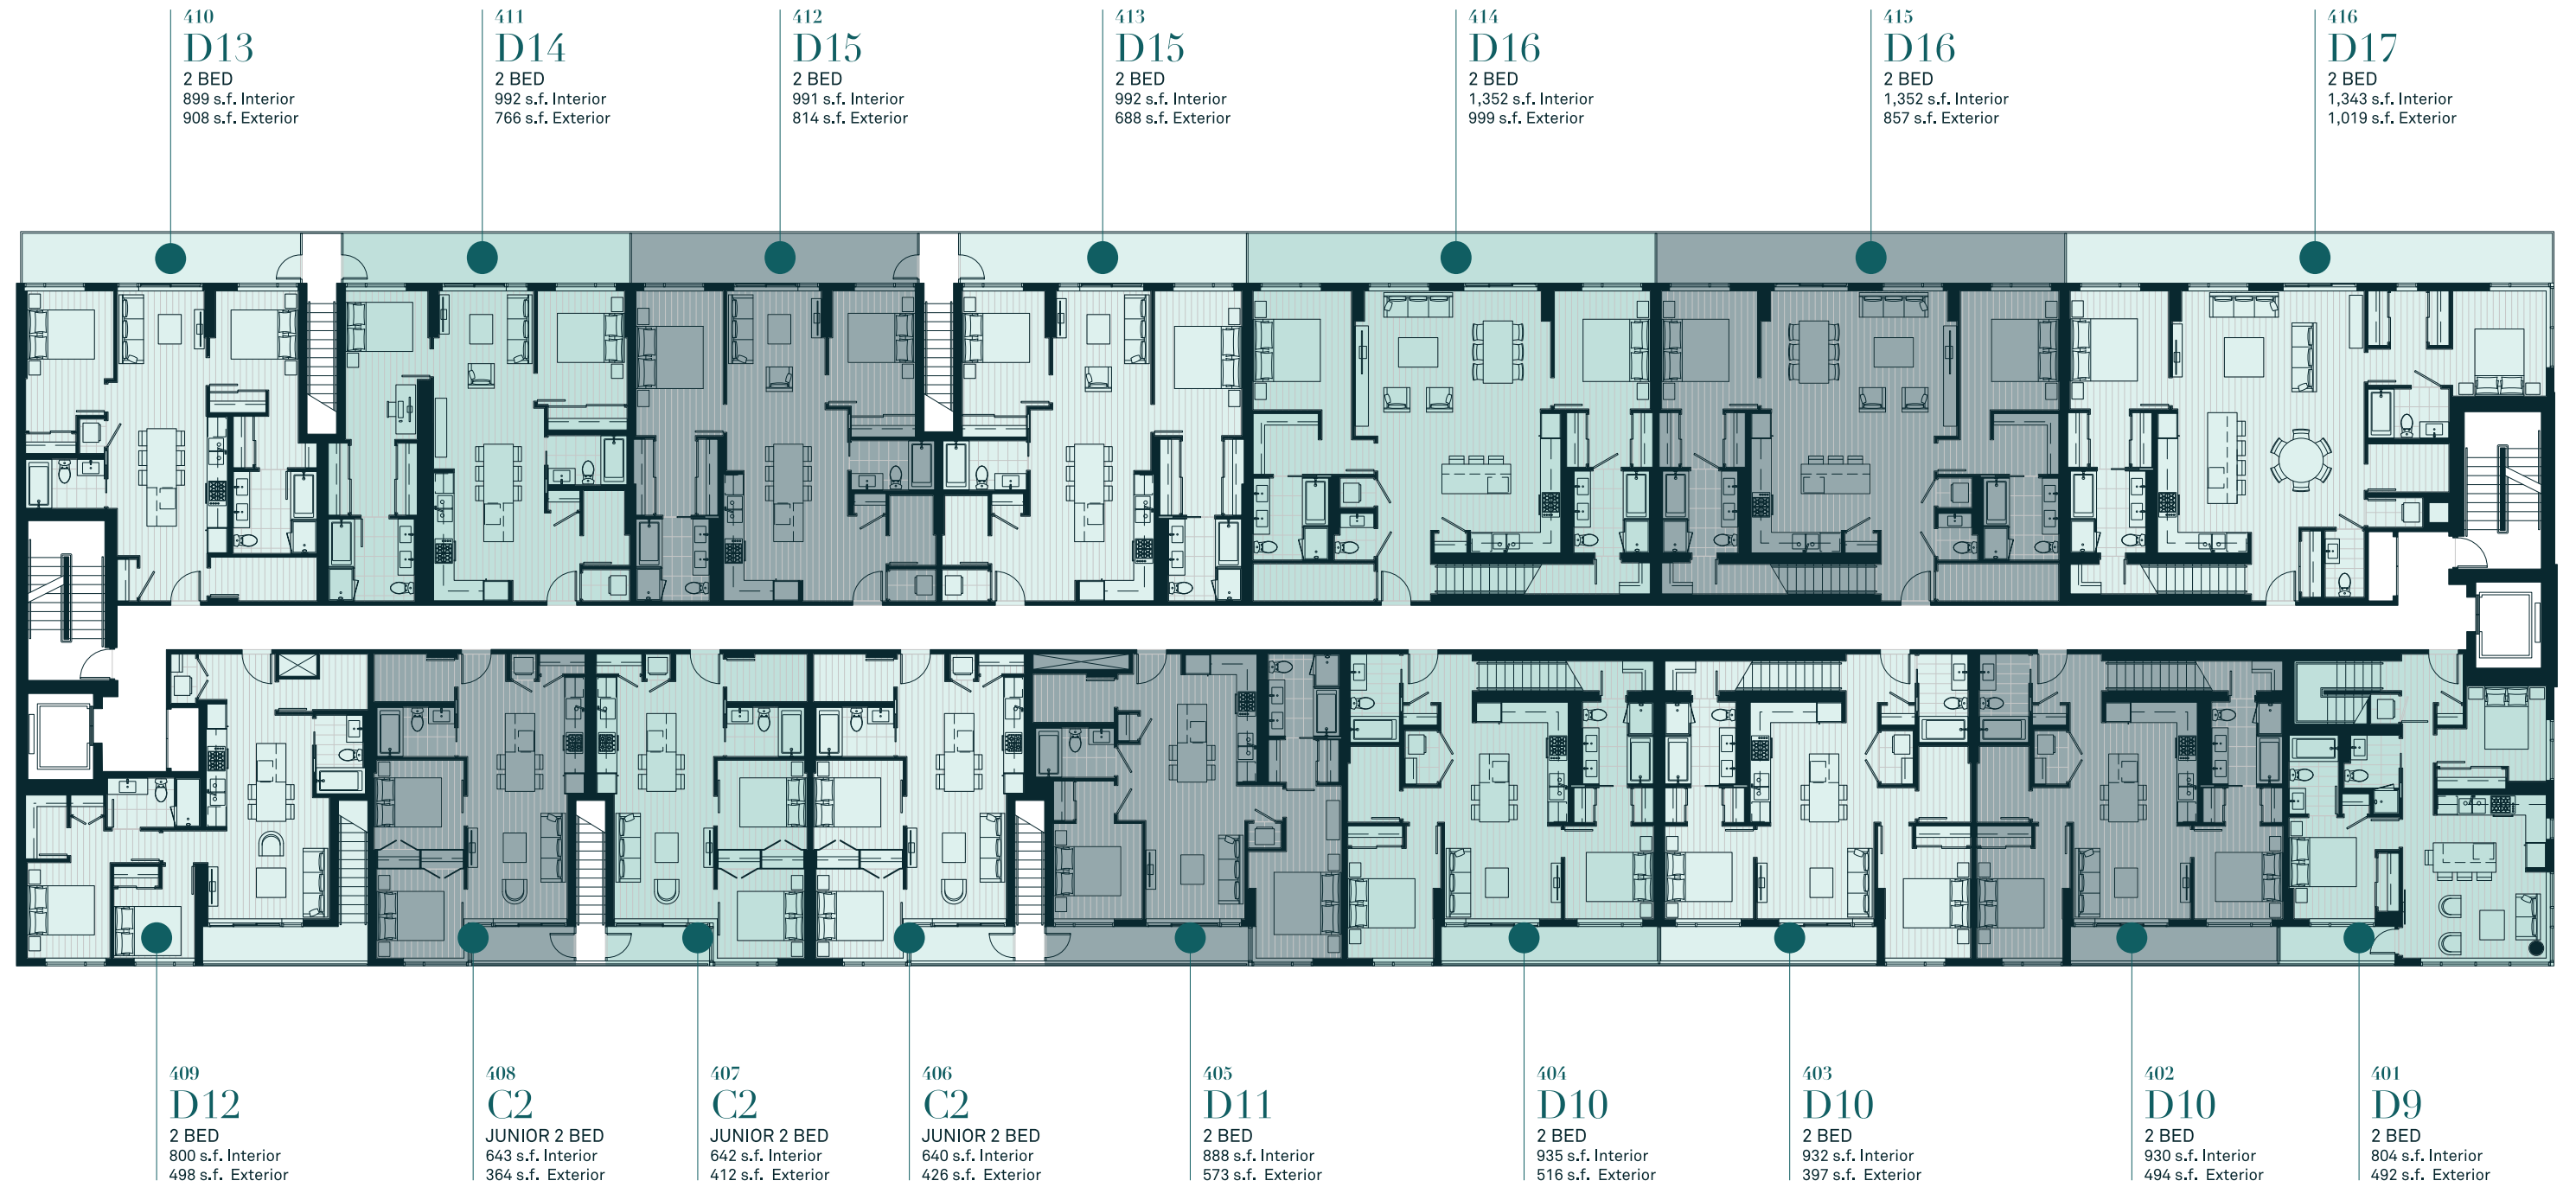

LEVEL 3

LEVEL 3

KITSILANO BLOCK

This is not an offering for sale. Any such offering can only be made with a disclosure statement. Dimensions, sizes, specifications, layouts and materials are approximate and subject to change. The developer reserves the right to make changes and modifications to the information contained herein without prior notice. E.&O.E.

ROOFTOP

ROOFTOP PLATE

KITSILANO BLOCK

This is not an offering for sale. Any such offering can only be made with a disclosure statement. Dimensions, sizes, specifications, layouts and materials are approximate and subject to change. The developer reserves the right to make changes and modifications to the information contained herein without prior notice. E.&O.E.