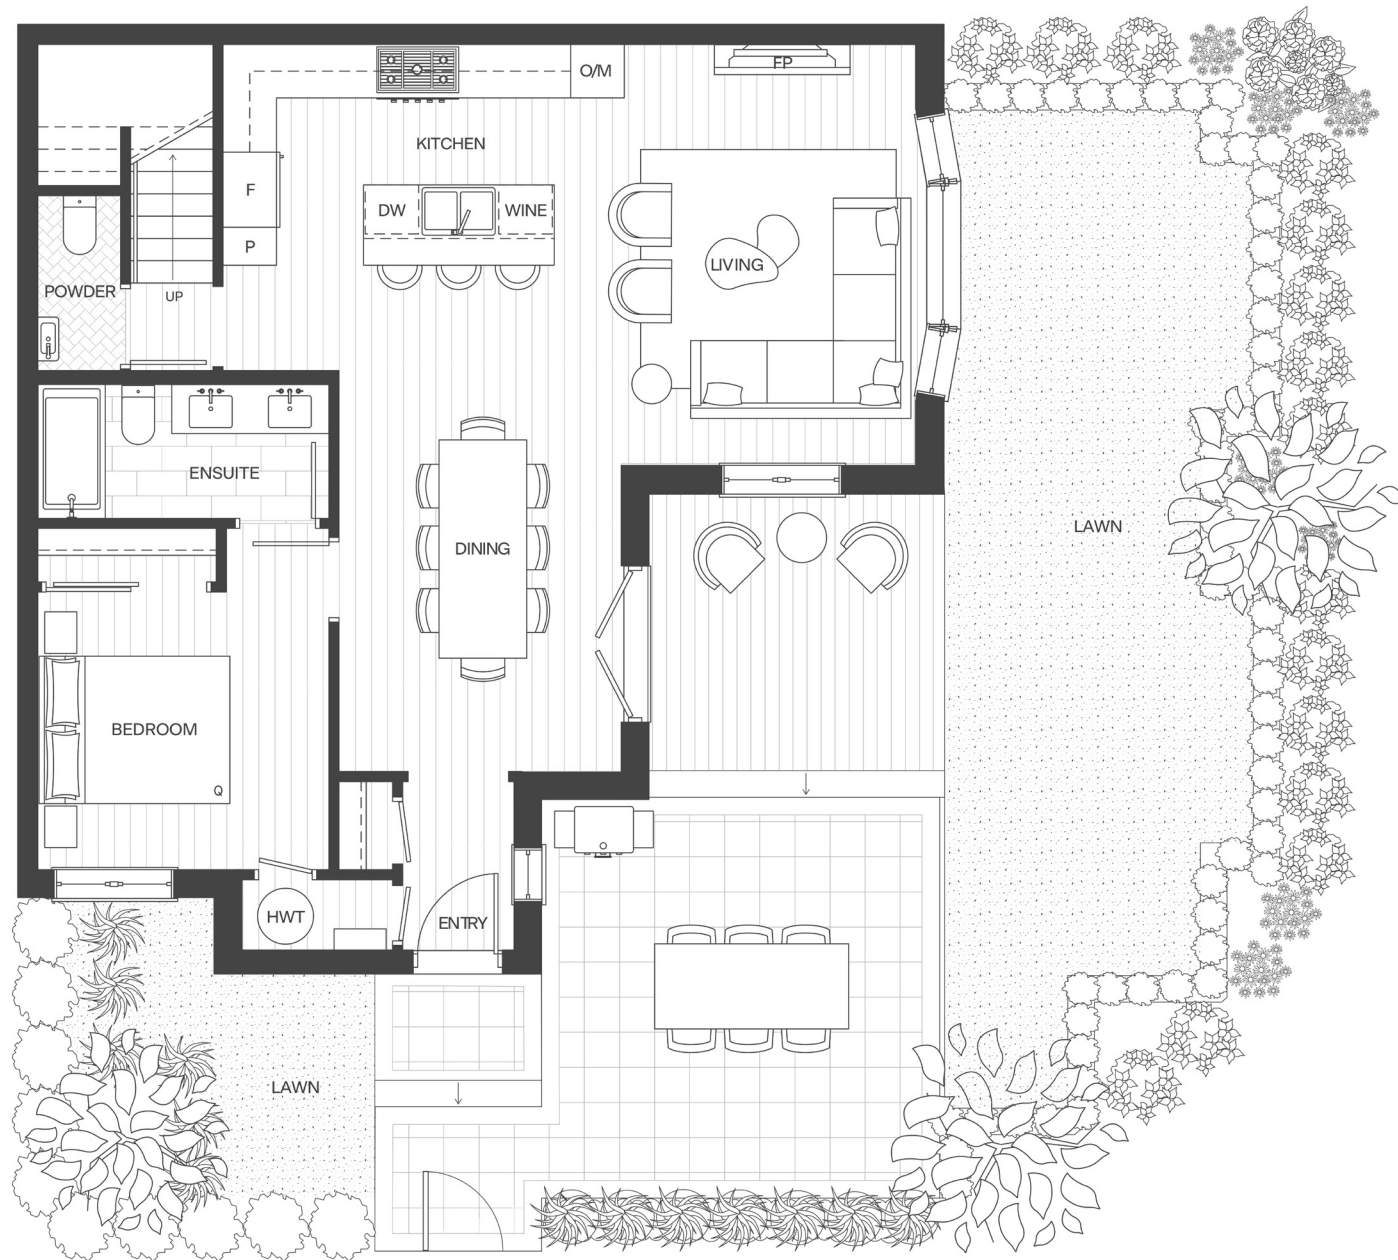

# Harlowe House

A | 3 Bedroom + Flex  
2.5 Bathroom

Indoor: 1793 Sq Ft  
Outdoor: 1153 Sq Ft  
Total Area: 2946 Sq Ft

# Harlowe House

B | 3 Bedroom  
3.5 Bathroom

Indoor: 1860 Sq Ft  
Outdoor: 1210 Sq Ft  
Total Area: 3070 Sq Ft

# Harlowe House

C | 3 Bedroom  
2.5 Bathroom

Indoor: 1636 Sq Ft  
Outdoor: 440 Sq Ft  
Total Area: 2076 Sq Ft

# Harlowe House

D | 3 Bedroom  
2.5 Bathroom

Indoor: 1620 Sq Ft  
Outdoor: 410 Sq Ft  
Total Area: 2030 Sq Ft