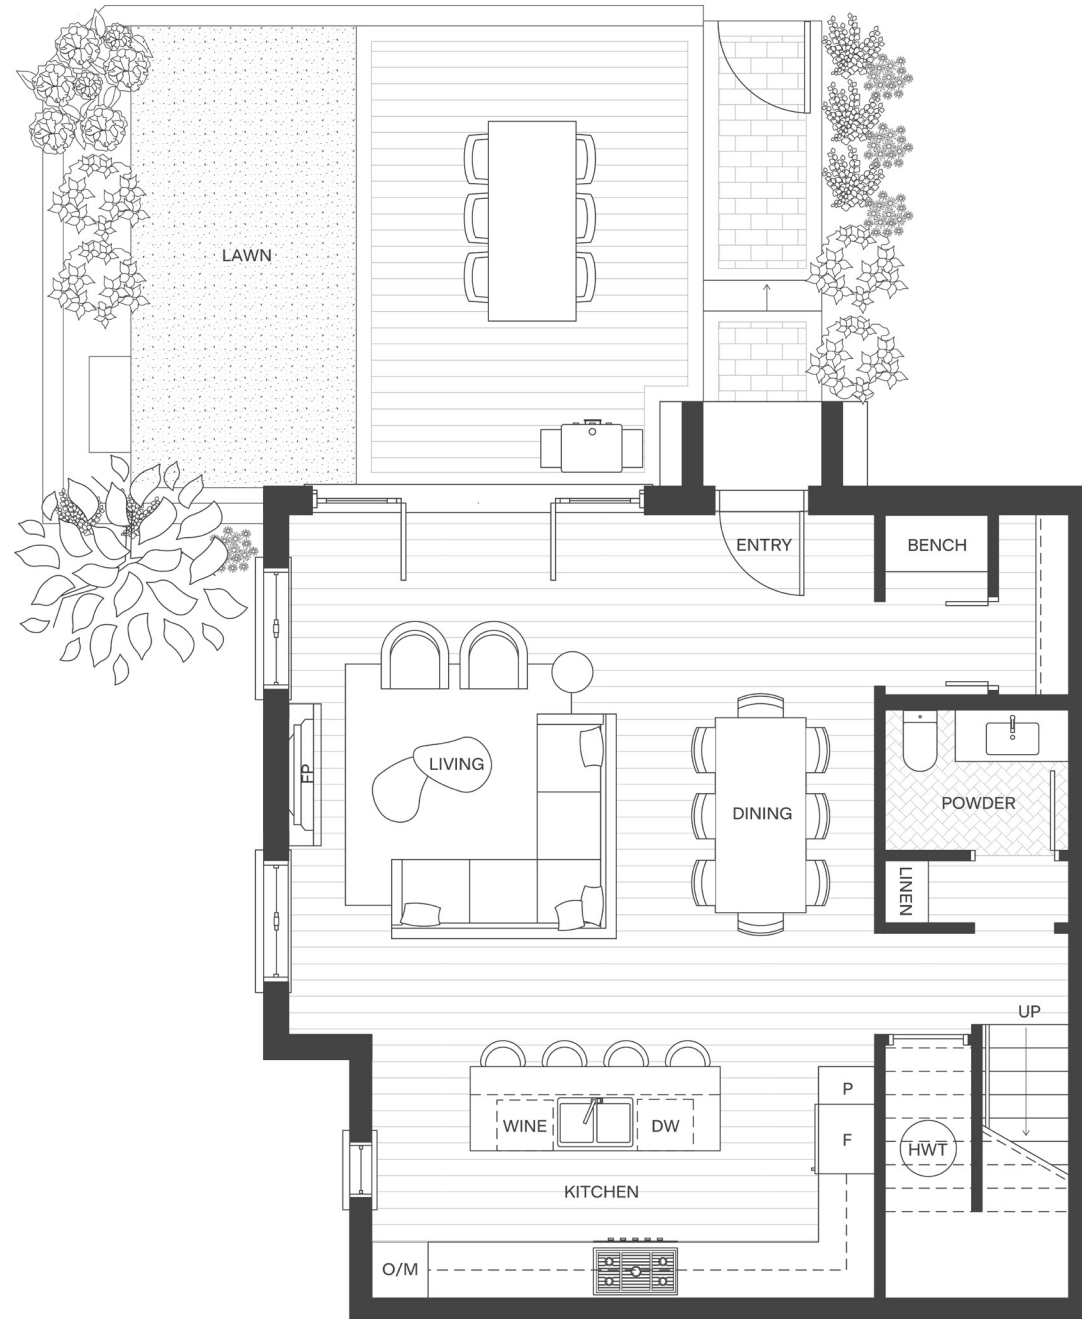

# Harlowe House

A | 3 Bedroom + Flex  
2.5 Bathroom

Indoor: 1793 Sq Ft  
Outdoor: 1153 Sq Ft  
Total Area: 2946 Sq Ft

# Harlowe House

B | 3 Bedroom  
3.5 Bathroom

Indoor: 1860 Sq Ft  
Outdoor: 1210 Sq Ft  
Total Area: 3070 Sq Ft

# Harlowe House

C | 3 Bedroom  
2.5 Bathroom

Indoor: 1636 Sq Ft  
Outdoor: 440 Sq Ft  
Total Area: 2076 Sq Ft

# Harlowe House

D | 3 Bedroom  
2.5 Bathroom

Indoor: 1620 Sq Ft  
Outdoor: 410 Sq Ft  
Total Area: 2030 Sq Ft