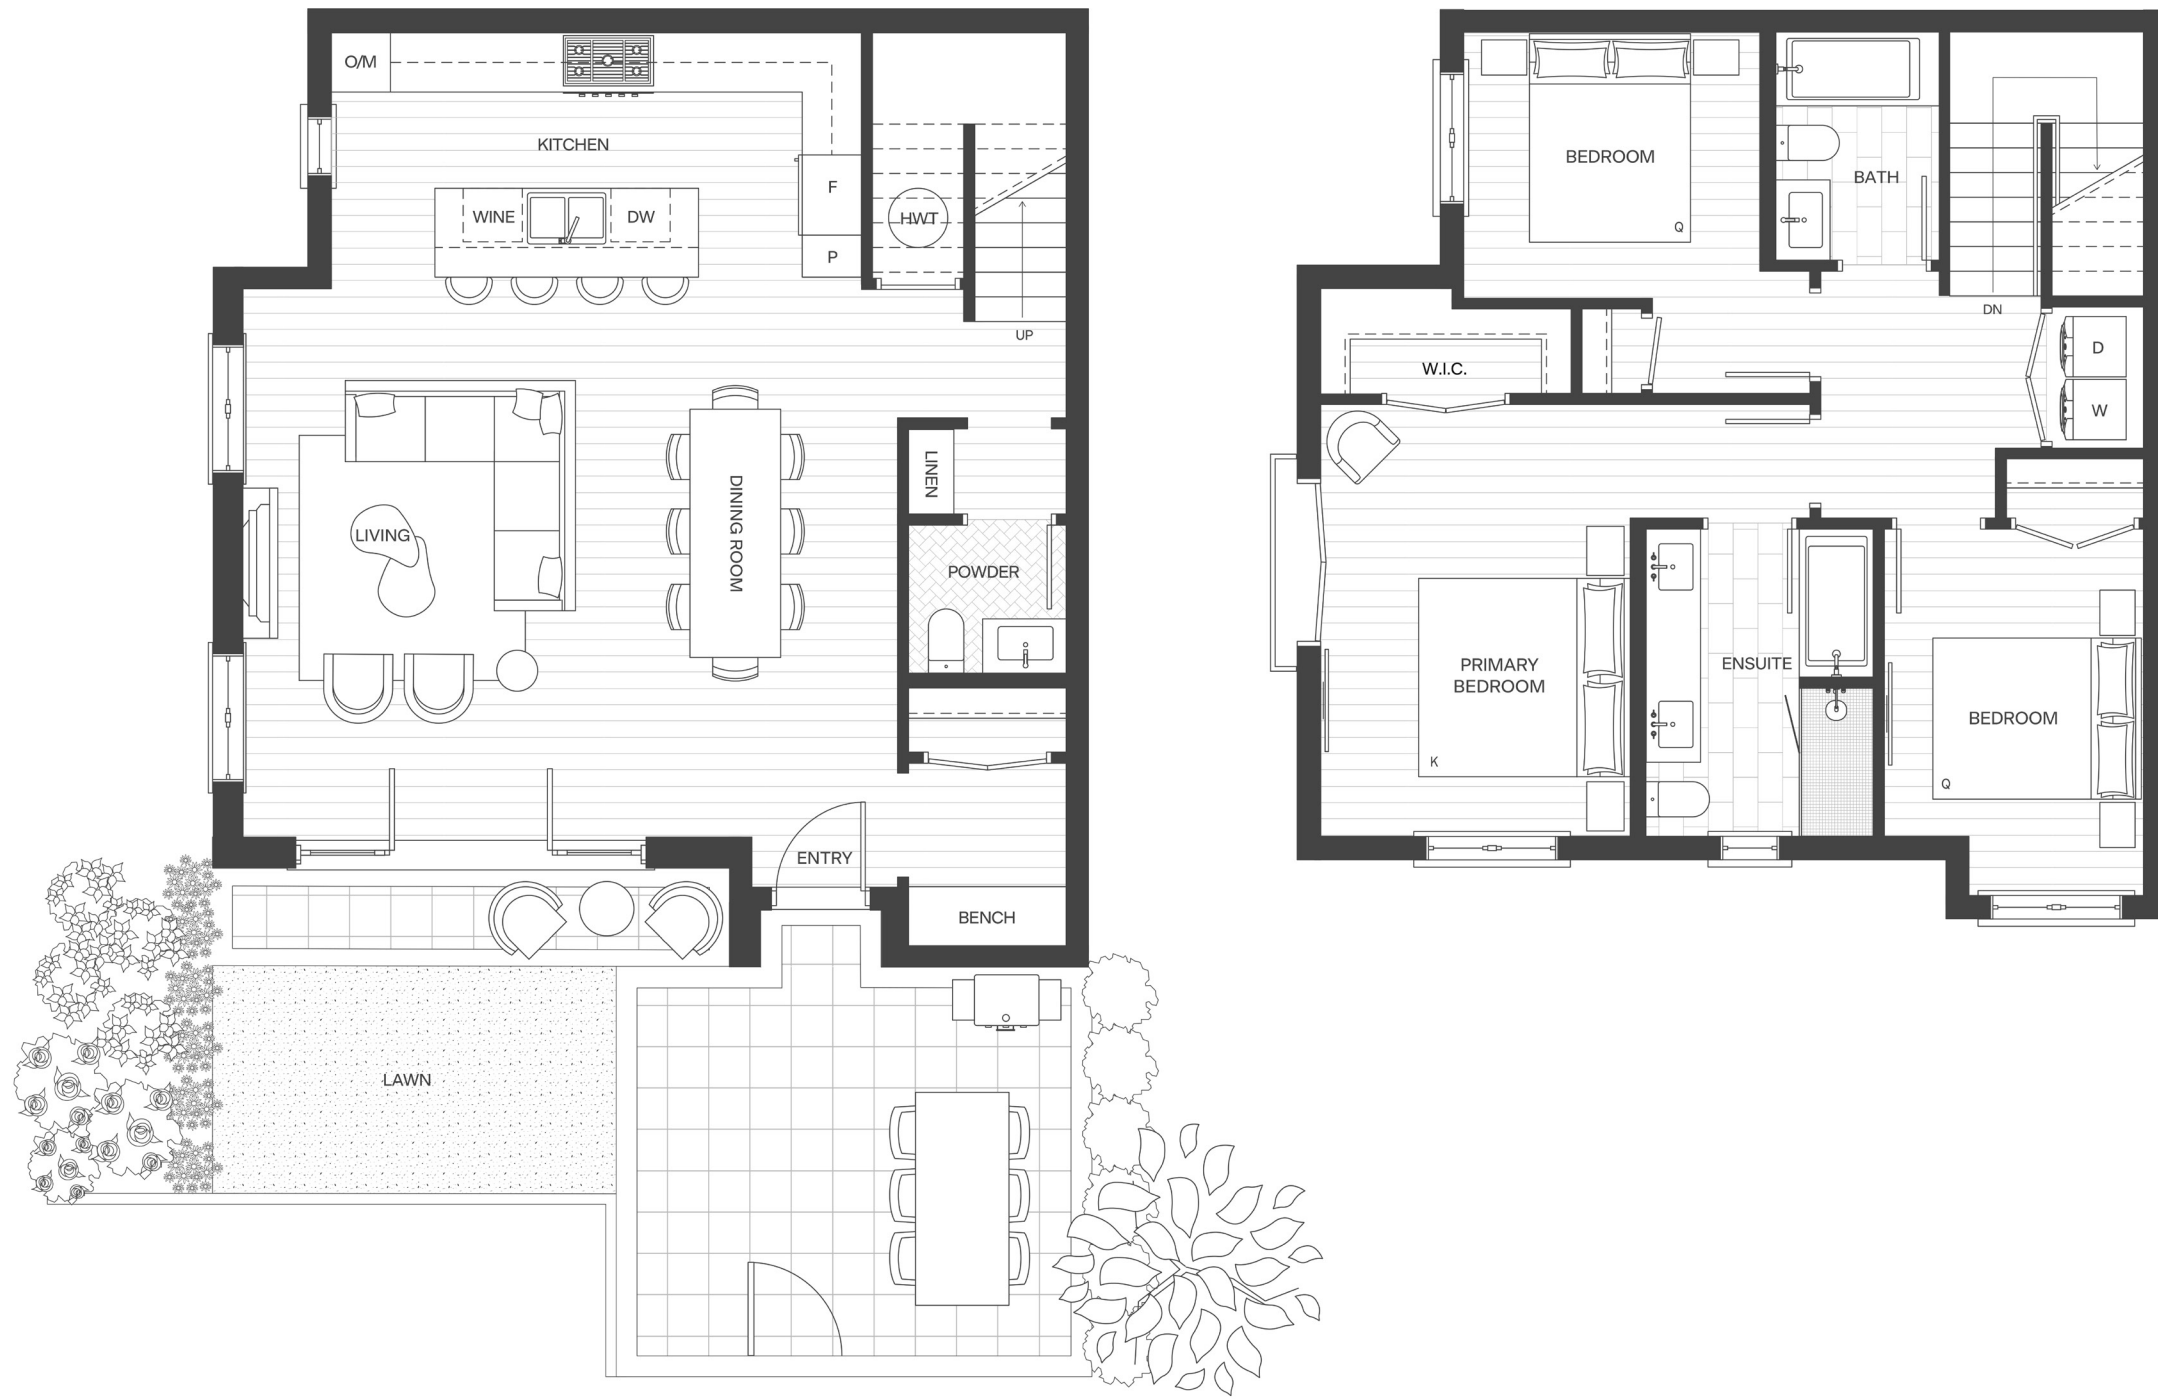

# Harlowe House

A | 3 Bedroom + Flex  
2.5 Bathroom

Indoor: 1793 Sq Ft  
Outdoor: 1153 Sq Ft  
Total Area: 2946 Sq Ft

# Harlowe House

B | 3 Bedroom  
3.5 Bathroom

Indoor: 1860 Sq Ft  
Outdoor: 1210 Sq Ft  
Total Area: 3070 Sq Ft

# Harlowe House

C | 3 Bedroom  
2.5 Bathroom

Indoor: 1636 Sq Ft  
Outdoor: 440 Sq Ft  
Total Area: 2076 Sq Ft

# Harlowe House

D | 3 Bedroom  
2.5 Bathroom

Indoor: 1620 Sq Ft  
Outdoor: 410 Sq Ft  
Total Area: 2030 Sq Ft