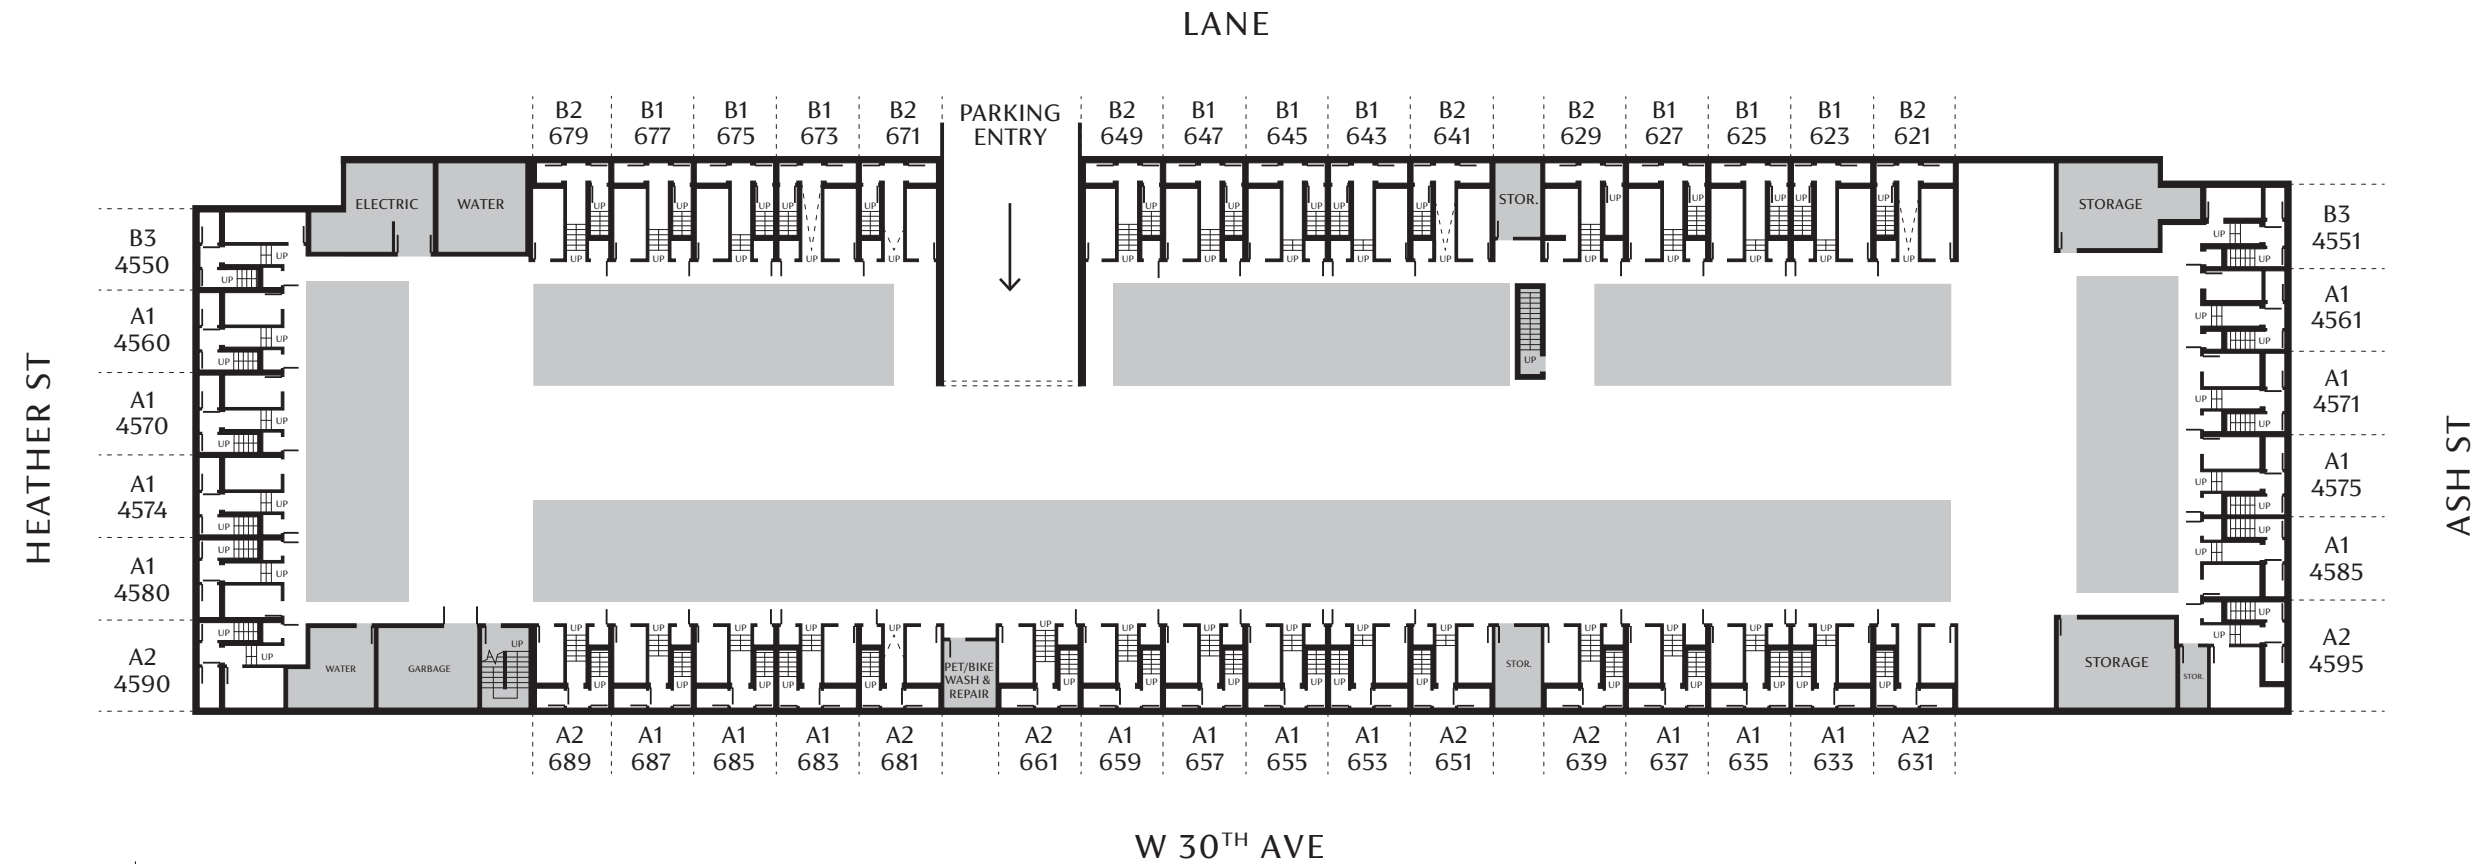

GRACE

WESTSIDE

PARKADE PLAN

Legend

- **A1**
  3 Bedroom + Den
  2.5 Bath
- **A2**
  3 Bedroom + Nursery
  2.5 Bath
- **B1 B2 B3**
  2 Bedroom + Flex
  2 Bath