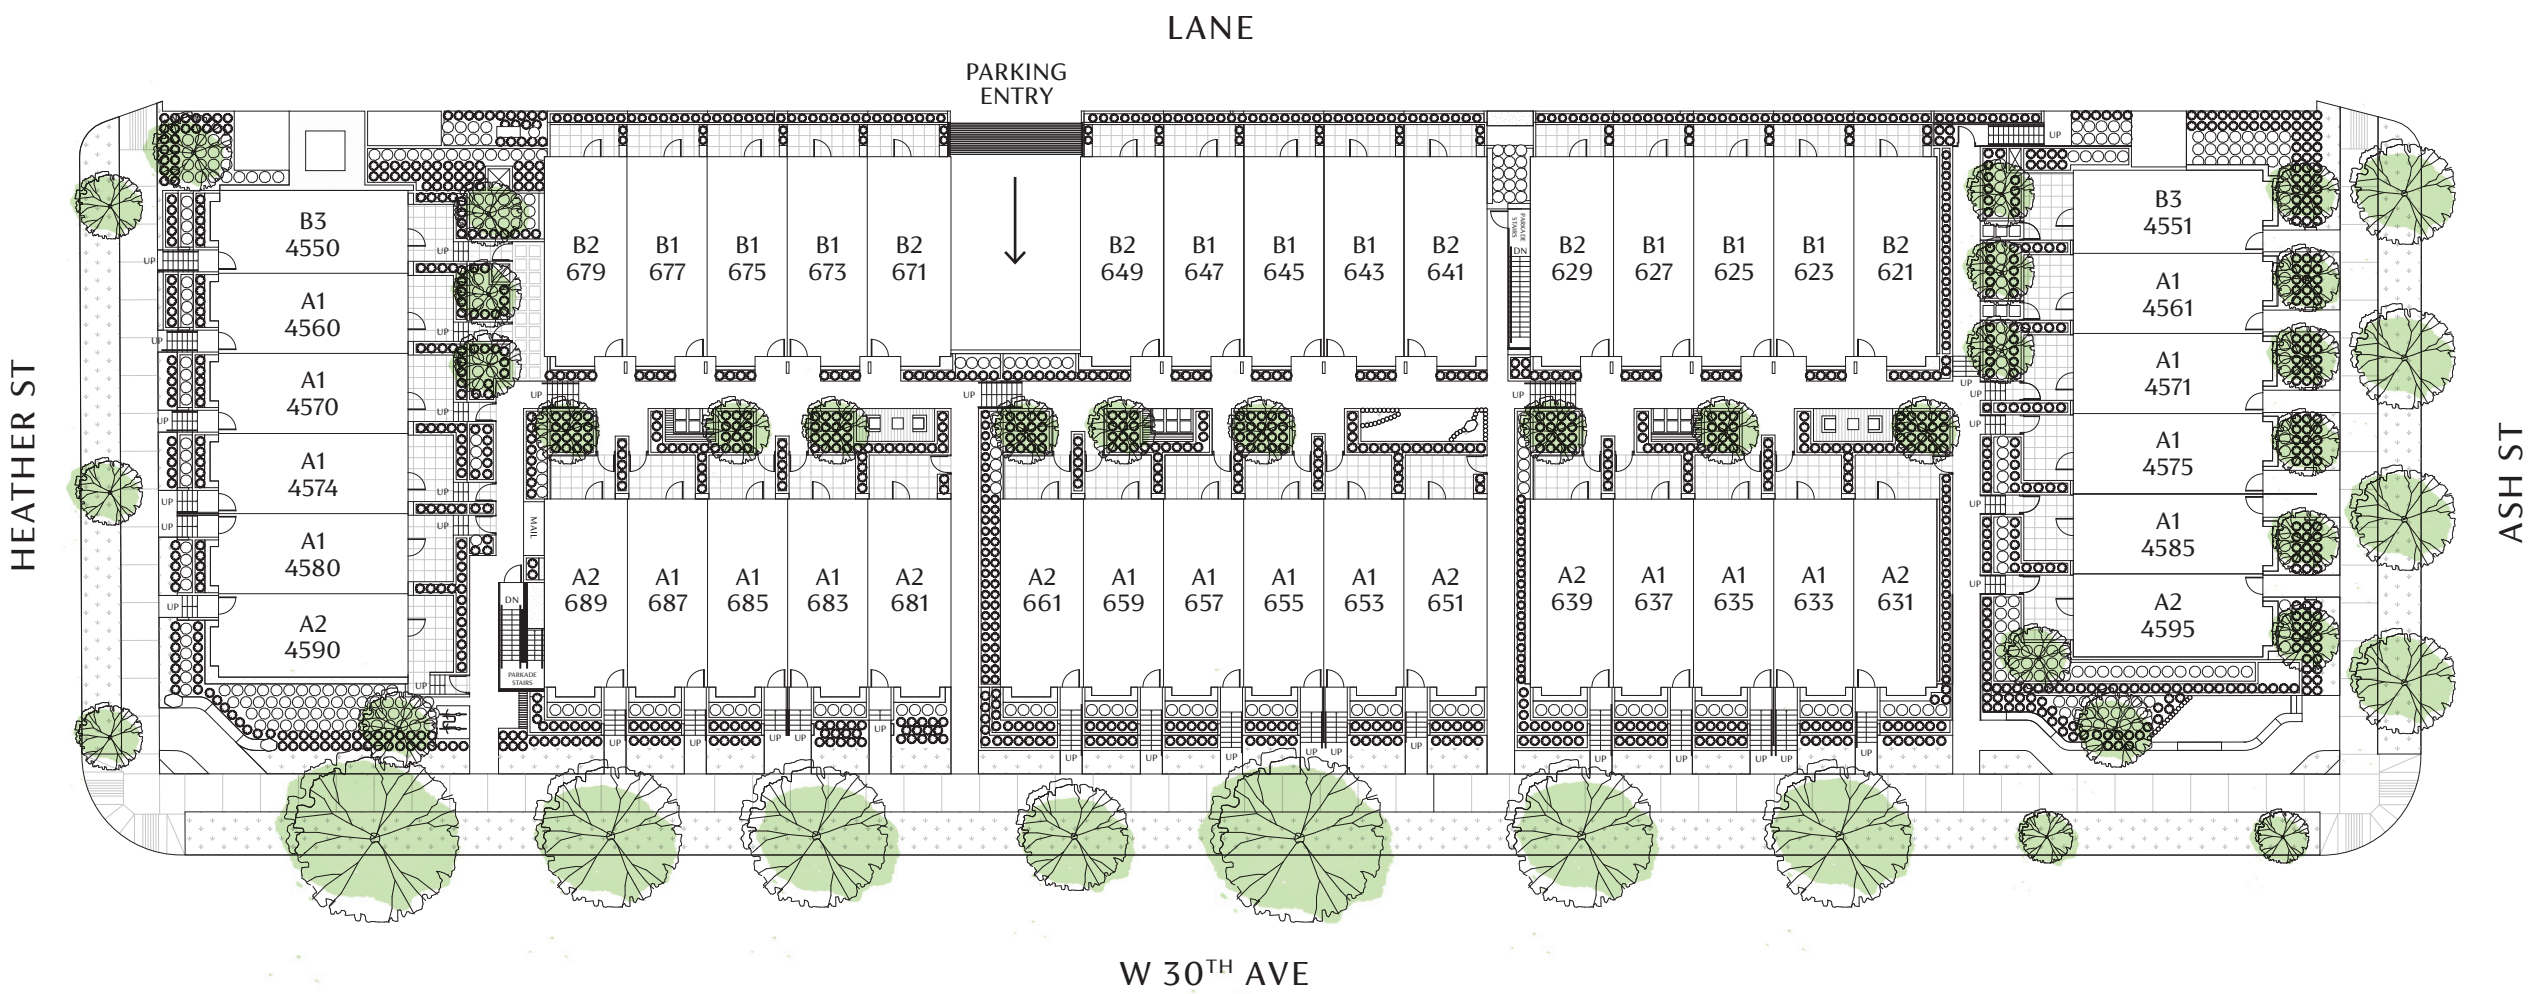

GRACE

WESTSIDE

SITE PLAN

Legend

- **A1**
  3 Bedroom + Den
  2.5 Bath
- **A2**
  3 Bedroom + Nursery
  2.5 Bath
- **B1 B2 B3**
  2 Bedroom + Flex
  2 Bath