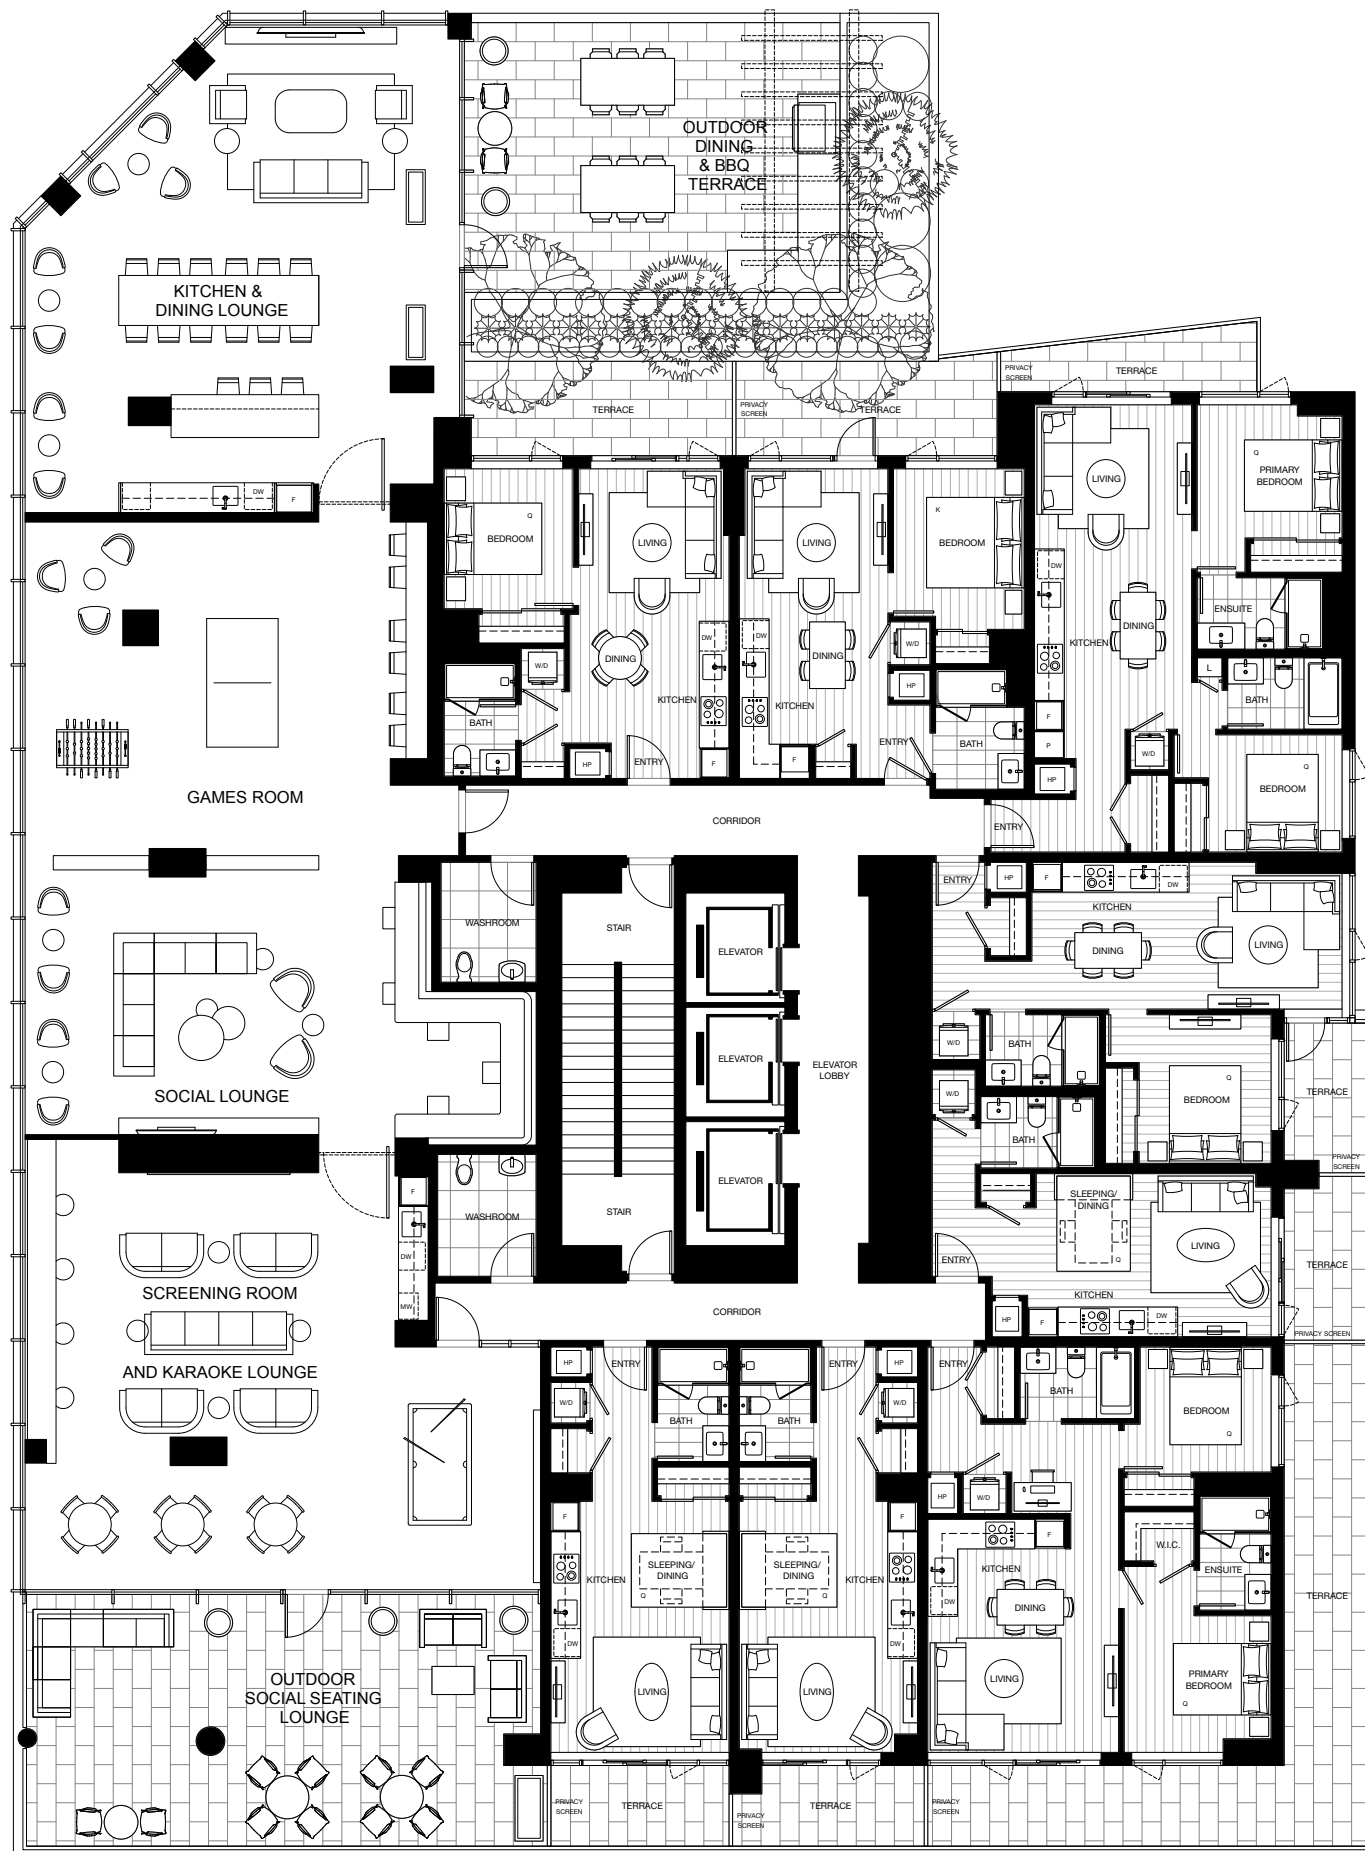

08
b1 plan
1 bedroom

indoor: 485 sq ft
outdoor: 129 sq ft
total: 614 sq ft

07
b1a plan
1 bedroom

indoor: 478 sq ft
outdoor: 124 sq ft
total: 602 sq ft

06
d1a plan
2 bedroom

indoor: 779-781 sq ft
outdoor: 75 sq ft
total: 854-856 sq ft

05
b2 plan
1 bedroom

indoor: 533 sq ft
outdoor: 71-72 sq ft
total: 604-605 sq ft

04
a plan
studio

indoor: 363-364 sq ft
outdoor: 75-78 sq ft
total: 438-442 sq ft

01
a1a plan
studio

indoor: 399-410 sq ft
outdoor: 77-86 sq ft
total: 476-496 sq ft

02
a1 plan
studio

indoor: 399 sq ft
outdoor: 62-83 sq ft
total: 461-482 sq ft

03
d plan
2 bedroom

indoor: 763 sq ft
outdoor: 116-392 sq ft
total: 879-1,155 sq ft

10
b1 plan

1 bedroom
indoor: 485-504 sq ft
outdoor: 62-129 sq ft
total: 547-633 sq ft

09
b1a plan

1 bedroom
indoor: 478-495 sq ft
outdoor: 124-126 sq ft
total: 602-621 sq ft

08
d1a plan

2 bedroom
indoor: 779-781 sq ft
outdoor: 75 sq ft
total: 854-856 sq ft

11
e plan

2 bedroom + den
indoor: 736 sq ft
outdoor: 269 sq ft
total: 1,005 sq ft