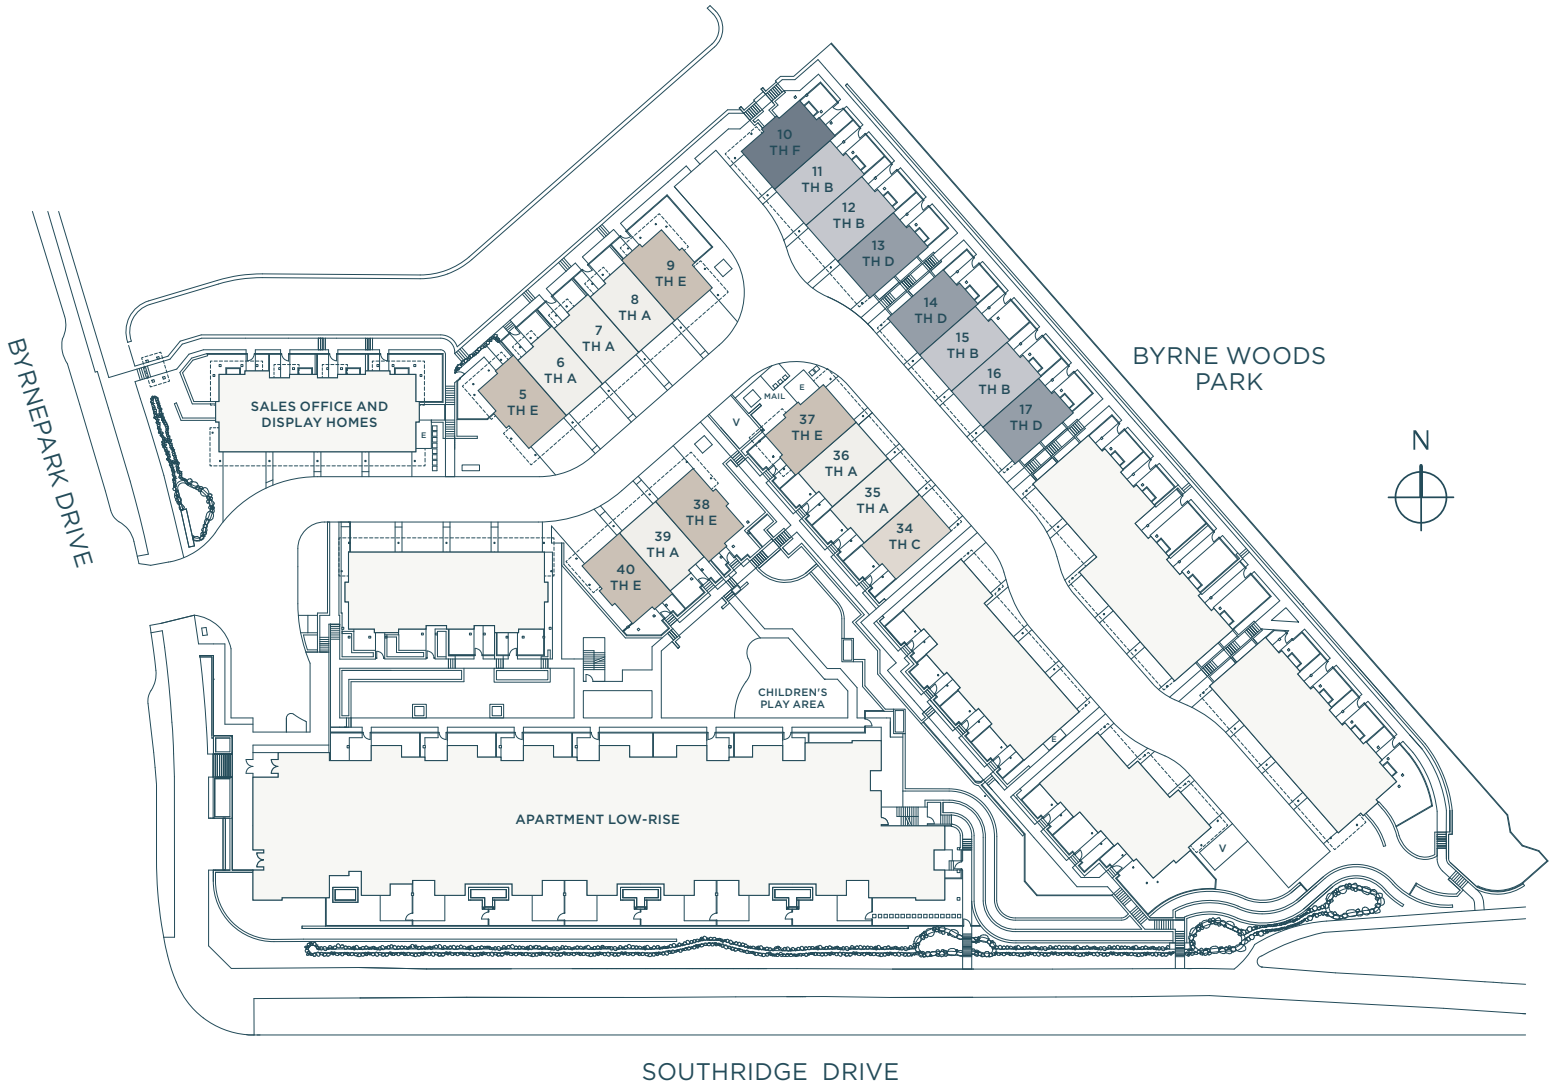

SITE PLAN

A ASPEN SERIES
4 BEDROOM + FAMILY
2.5 BATHROOM
APPROX. 1,518 SQ. FT.

B BIRCH SERIES
4 BEDROOM + FAMILY
2.5 BATHROOM
APPROX. 1,528 SQ. FT.

C CYPRESS SERIES
4 BEDROOM + FAMILY
2.5 BATHROOM
APPROX. 1,507 - 1,512 SQ. FT.

D DOUGLAS SERIES
4 BEDROOM + FAMILY
2.5 BATHROOM
APPROX. 1,525 - 1,528 SQ. FT.

E ELM SERIES
4 BEDROOM + FAMILY
2.5 BATHROOM
APPROX. 1,657 SQ. FT.

F FOXGLOVE SERIES
4 BEDROOM + FAMILY
2.5 BATHROOM
APPROX. 1,678 SQ. FT.