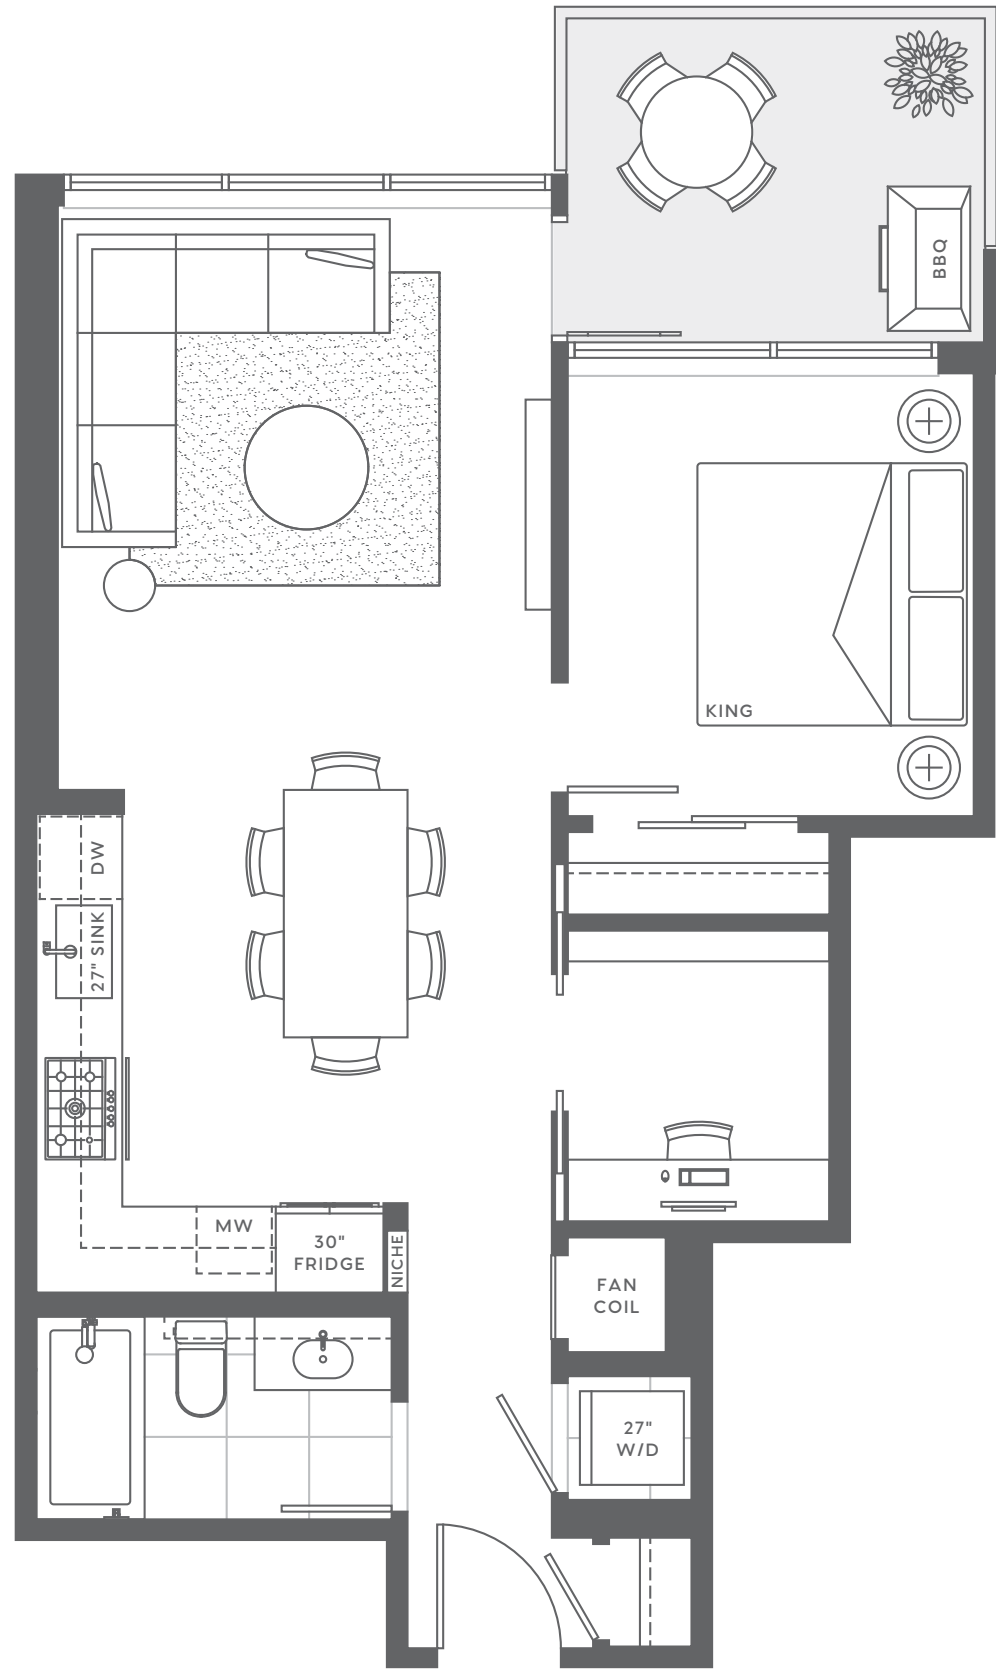

1 Bedroom 1 Bathroom

INDOOR 658 SQFT
OUTDOOR 119 SQFT
TOTAL 777 SQFT

DRAFT

B

2 Bedroom 2 Bathroom

INDOOR 902 SQFT
OUTDOOR 207 SQFT
TOTAL 1,109 SQFT

DRAFT

C

1 Bedroom + Den 1 Bathroom

| | |
|---------|----------|
| INDOOR | 679 SQFT |
| OUTDOOR | 82 SQFT |
| TOTAL | 761 SQFT |

DRAFT

D

1 Bedroom + Den 1 Bathroom

INDOOR 681 SQFT
OUTDOOR 82 SQFT
TOTAL 763 SQFT

DRAFT

E

2 Bedroom 2 Bathroom

INDOOR 903 SQFT
OUTDOOR 210 SQFT
TOTAL 1,113 SQFT

DRAFT

F

2 Bedroom 2 Bathroom

INDOOR 863 SQFT
OUTDOOR 157 SQFT
TOTAL 1,020 SQFT

DRAFT

2 Bedroom + Den 2 Bathroom

INDOOR 1,234 SQFT
OUTDOOR 144 SQFT
TOTAL 1,378 SQFT

DRAFT

G3

3 Bedroom + Den 2 Bathroom

INDOOR 1,234 SQFT
OUTDOOR 144 SQFT
TOTAL 1,378 SQFT

DRAFT