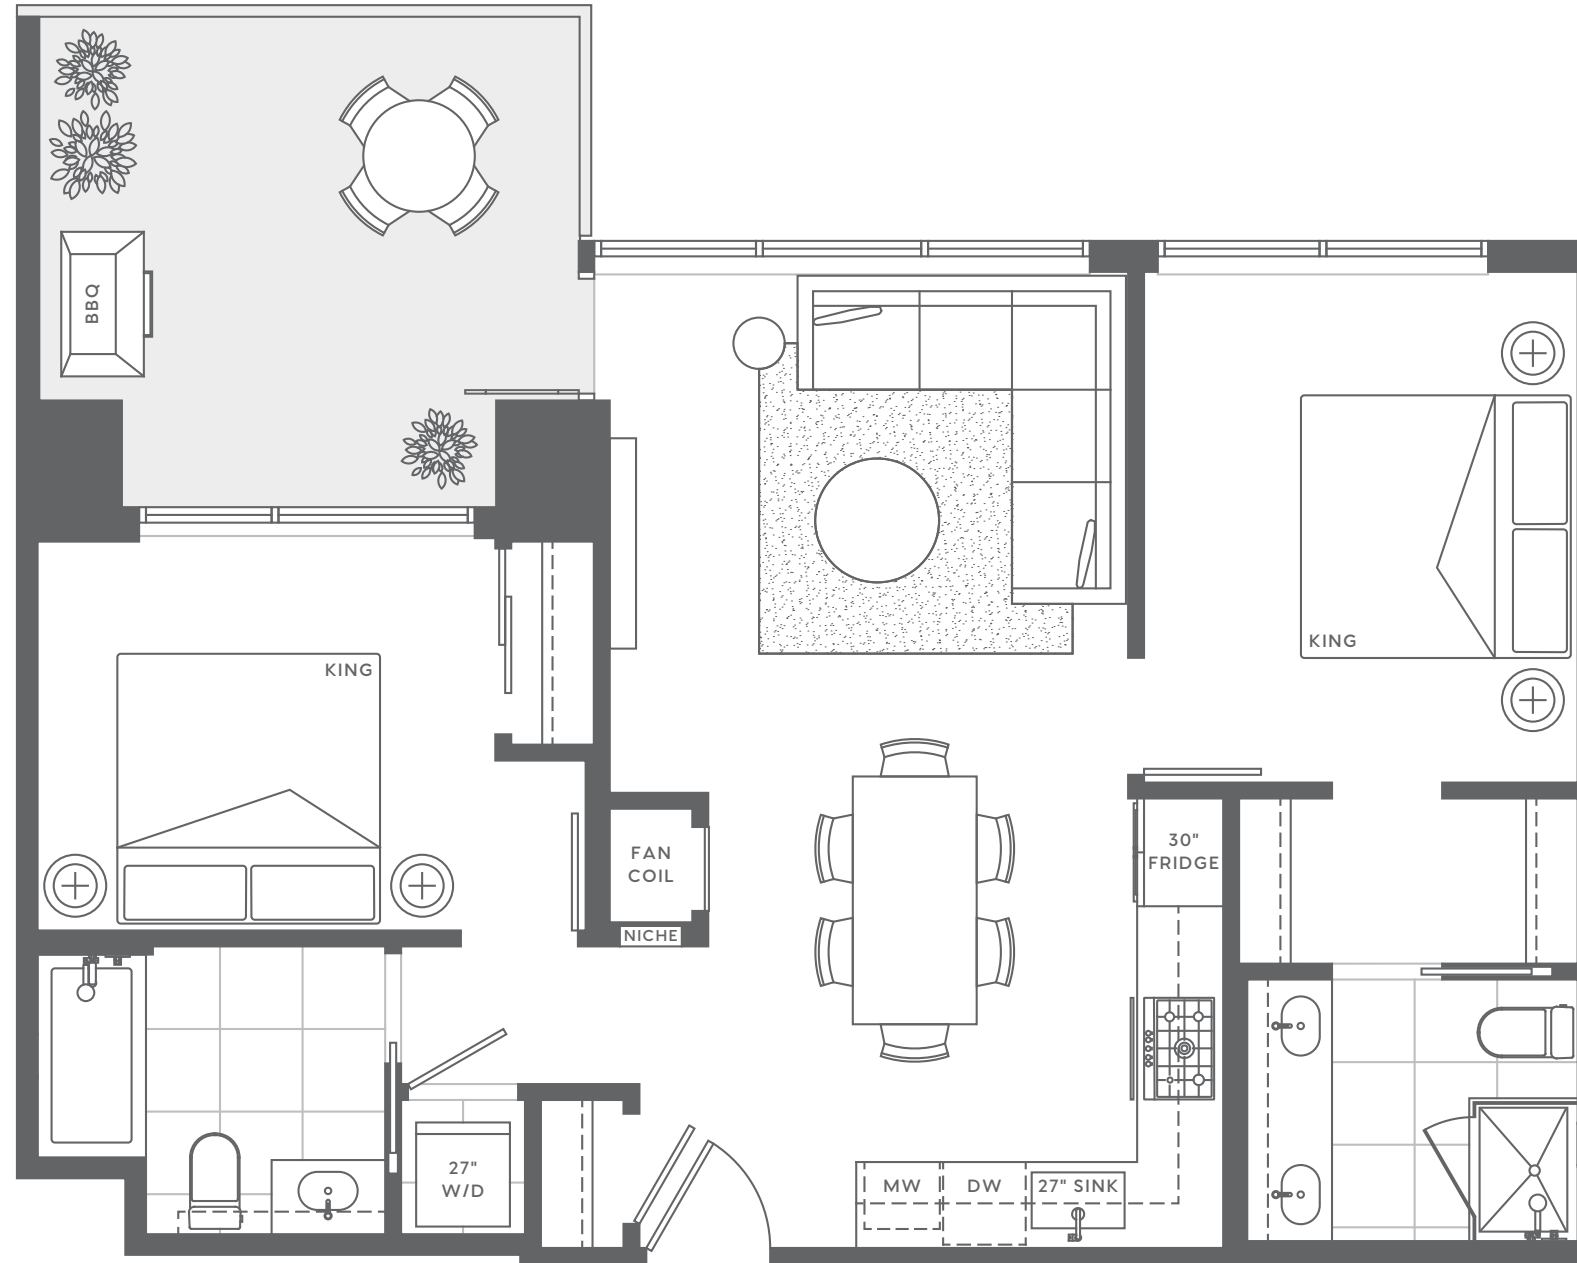

1 Bedroom + Den 1 Bathroom

| | |
|---------|----------|
| INDOOR | 679 SQFT |
| OUTDOOR | 82 SQFT |
| TOTAL | 761 SQFT |

DRAFT

D

1 Bedroom + Den 1 Bathroom

INDOOR 681 SQFT
OUTDOOR 82 SQFT
TOTAL 763 SQFT

DRAFT

E

2 Bedroom 2 Bathroom

INDOOR 903 SQFT
OUTDOOR 210 SQFT
TOTAL 1,113 SQFT

DRAFT

F

2 Bedroom 2 Bathroom

INDOOR 863 SQFT
OUTDOOR 157 SQFT
TOTAL 1,020 SQFT

DRAFT

2 Bedroom + Den 2 Bathroom

INDOOR 1,234 SQFT
OUTDOOR 144 SQFT
TOTAL 1,378 SQFT

DRAFT

G3

3 Bedroom + Den 2 Bathroom

INDOOR 1,234 SQFT
OUTDOOR 144 SQFT
TOTAL 1,378 SQFT

DRAFT