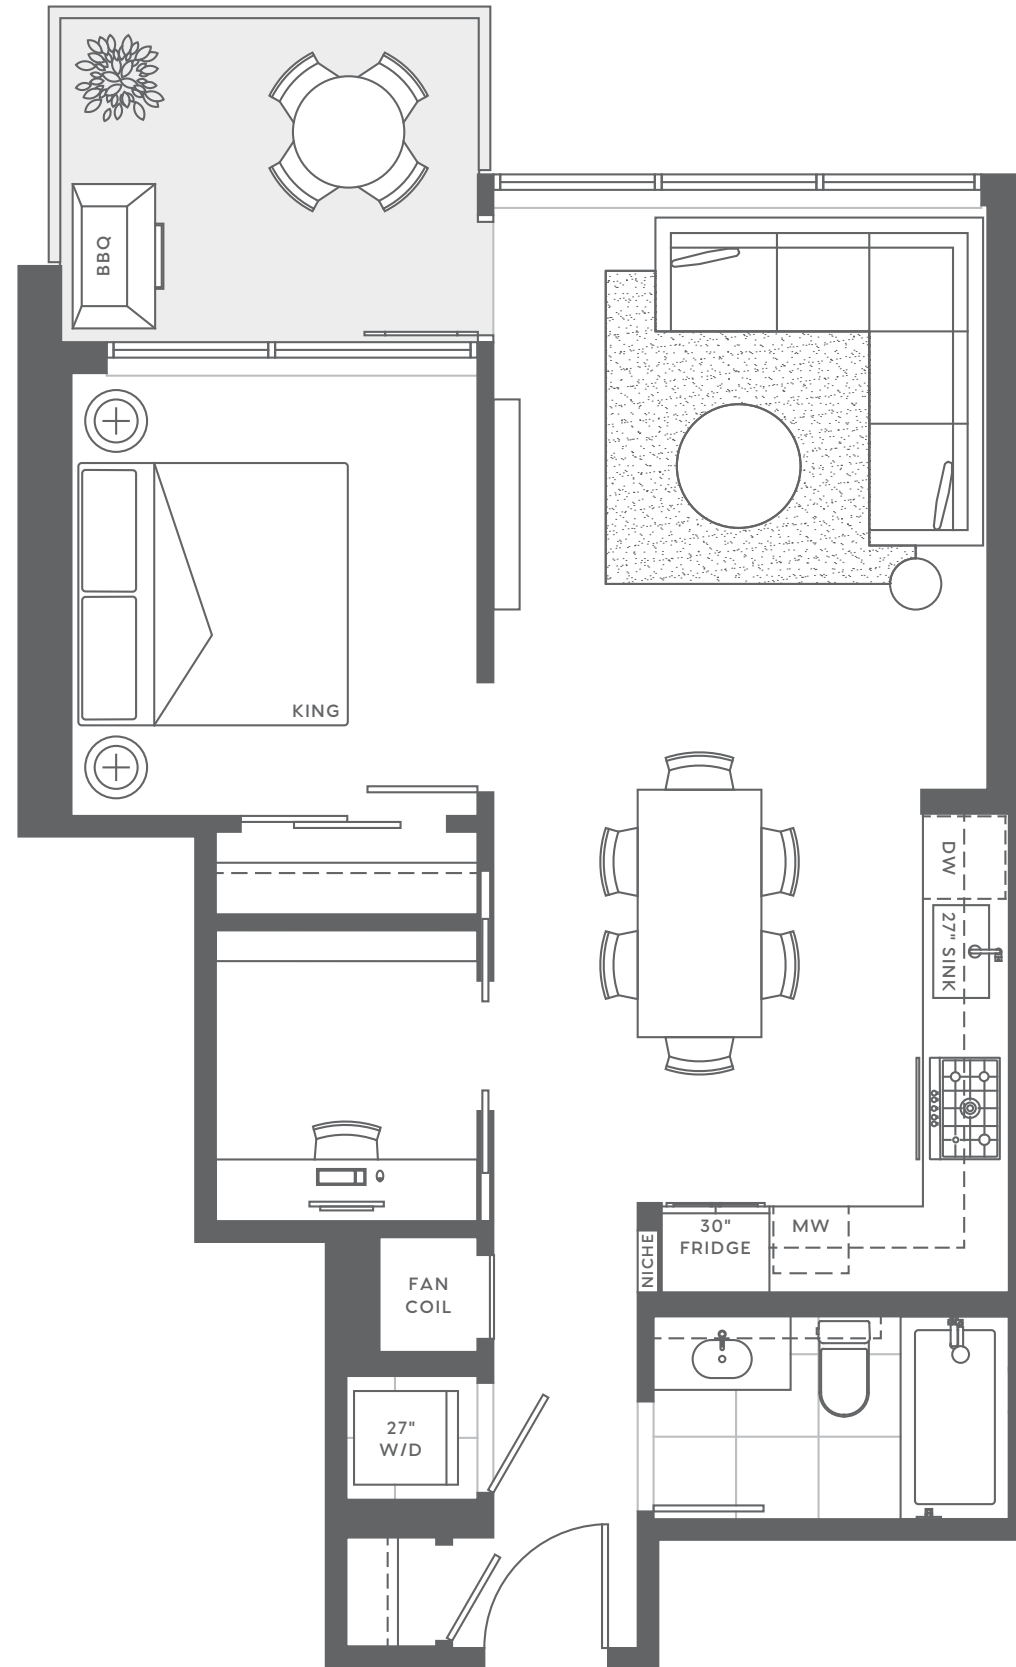

1 Bedroom 1 Bathroom

INDOOR 658 SQFT
OUTDOOR 119 SQFT
TOTAL 777 SQFT

DRAFT

B

2 Bedroom 2 Bathroom

INDOOR 902 SQFT
OUTDOOR 207 SQFT
TOTAL 1,109 SQFT

DRAFT

C

1 Bedroom + Den 1 Bathroom

| | |
|---------|----------|
| INDOOR | 679 SQFT |
| OUTDOOR | 82 SQFT |
| TOTAL | 761 SQFT |

DRAFT

D

1 Bedroom + Den 1 Bathroom

INDOOR 681 SQFT
OUTDOOR 82 SQFT
TOTAL 763 SQFT

DRAFT

E

2 Bedroom 2 Bathroom

INDOOR 903 SQFT
OUTDOOR 210 SQFT
TOTAL 1,113 SQFT

DRAFT

F

2 Bedroom 2 Bathroom

INDOOR 863 SQFT
OUTDOOR 157 SQFT
TOTAL 1,020 SQFT

DRAFT

2 Bedroom + Den 2 Bathroom

INDOOR 1,234 SQFT
OUTDOOR 144 SQFT
TOTAL 1,378 SQFT

DRAFT

G3

3 Bedroom + Den 2 Bathroom

INDOOR 1,234 SQFT
OUTDOOR 144 SQFT
TOTAL 1,378 SQFT

DRAFT