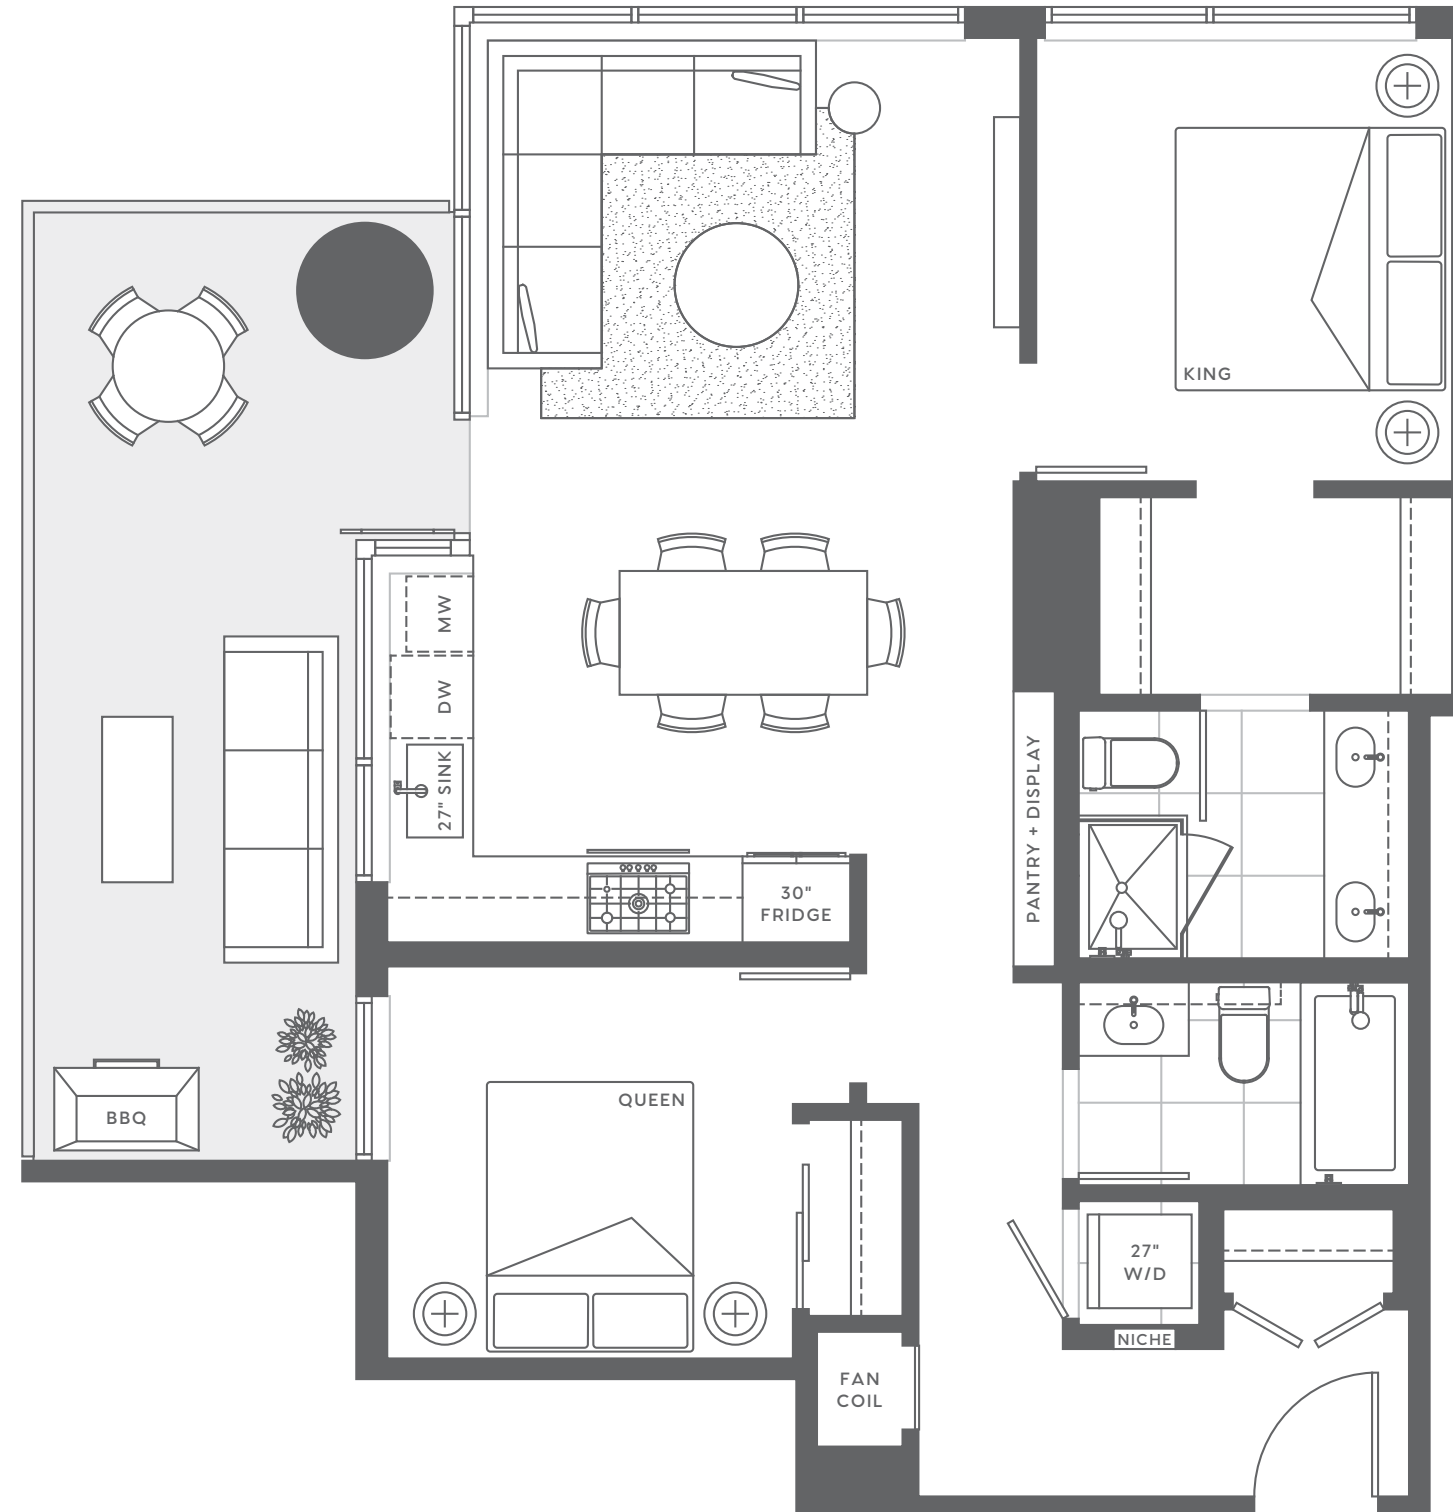

1 Bedroom 1 Bathroom

INDOOR 658 SQFT
OUTDOOR 119 SQFT
TOTAL 777 SQFT

DRAFT

B

2 Bedroom 2 Bathroom

INDOOR 902 SQFT
OUTDOOR 207 SQFT
TOTAL 1,109 SQFT

DRAFT

C

1 Bedroom + Den 1 Bathroom

| | |
|---------|----------|
| INDOOR | 679 SQFT |
| OUTDOOR | 82 SQFT |
| TOTAL | 761 SQFT |

DRAFT

D

1 Bedroom + Den 1 Bathroom

INDOOR 681 SQFT
OUTDOOR 82 SQFT
TOTAL 763 SQFT

DRAFT

E

2 Bedroom 2 Bathroom

INDOOR 903 SQFT
OUTDOOR 210 SQFT
TOTAL 1,113 SQFT

DRAFT

F

2 Bedroom 2 Bathroom

INDOOR 863 SQFT
OUTDOOR 157 SQFT
TOTAL 1,020 SQFT

DRAFT

2 Bedroom + Den 2 Bathroom

INDOOR 1,234 SQFT
OUTDOOR 144 SQFT
TOTAL 1,378 SQFT

DRAFT

G3

3 Bedroom + Den 2 Bathroom

INDOOR 1,234 SQFT
OUTDOOR 144 SQFT
TOTAL 1,378 SQFT

DRAFT