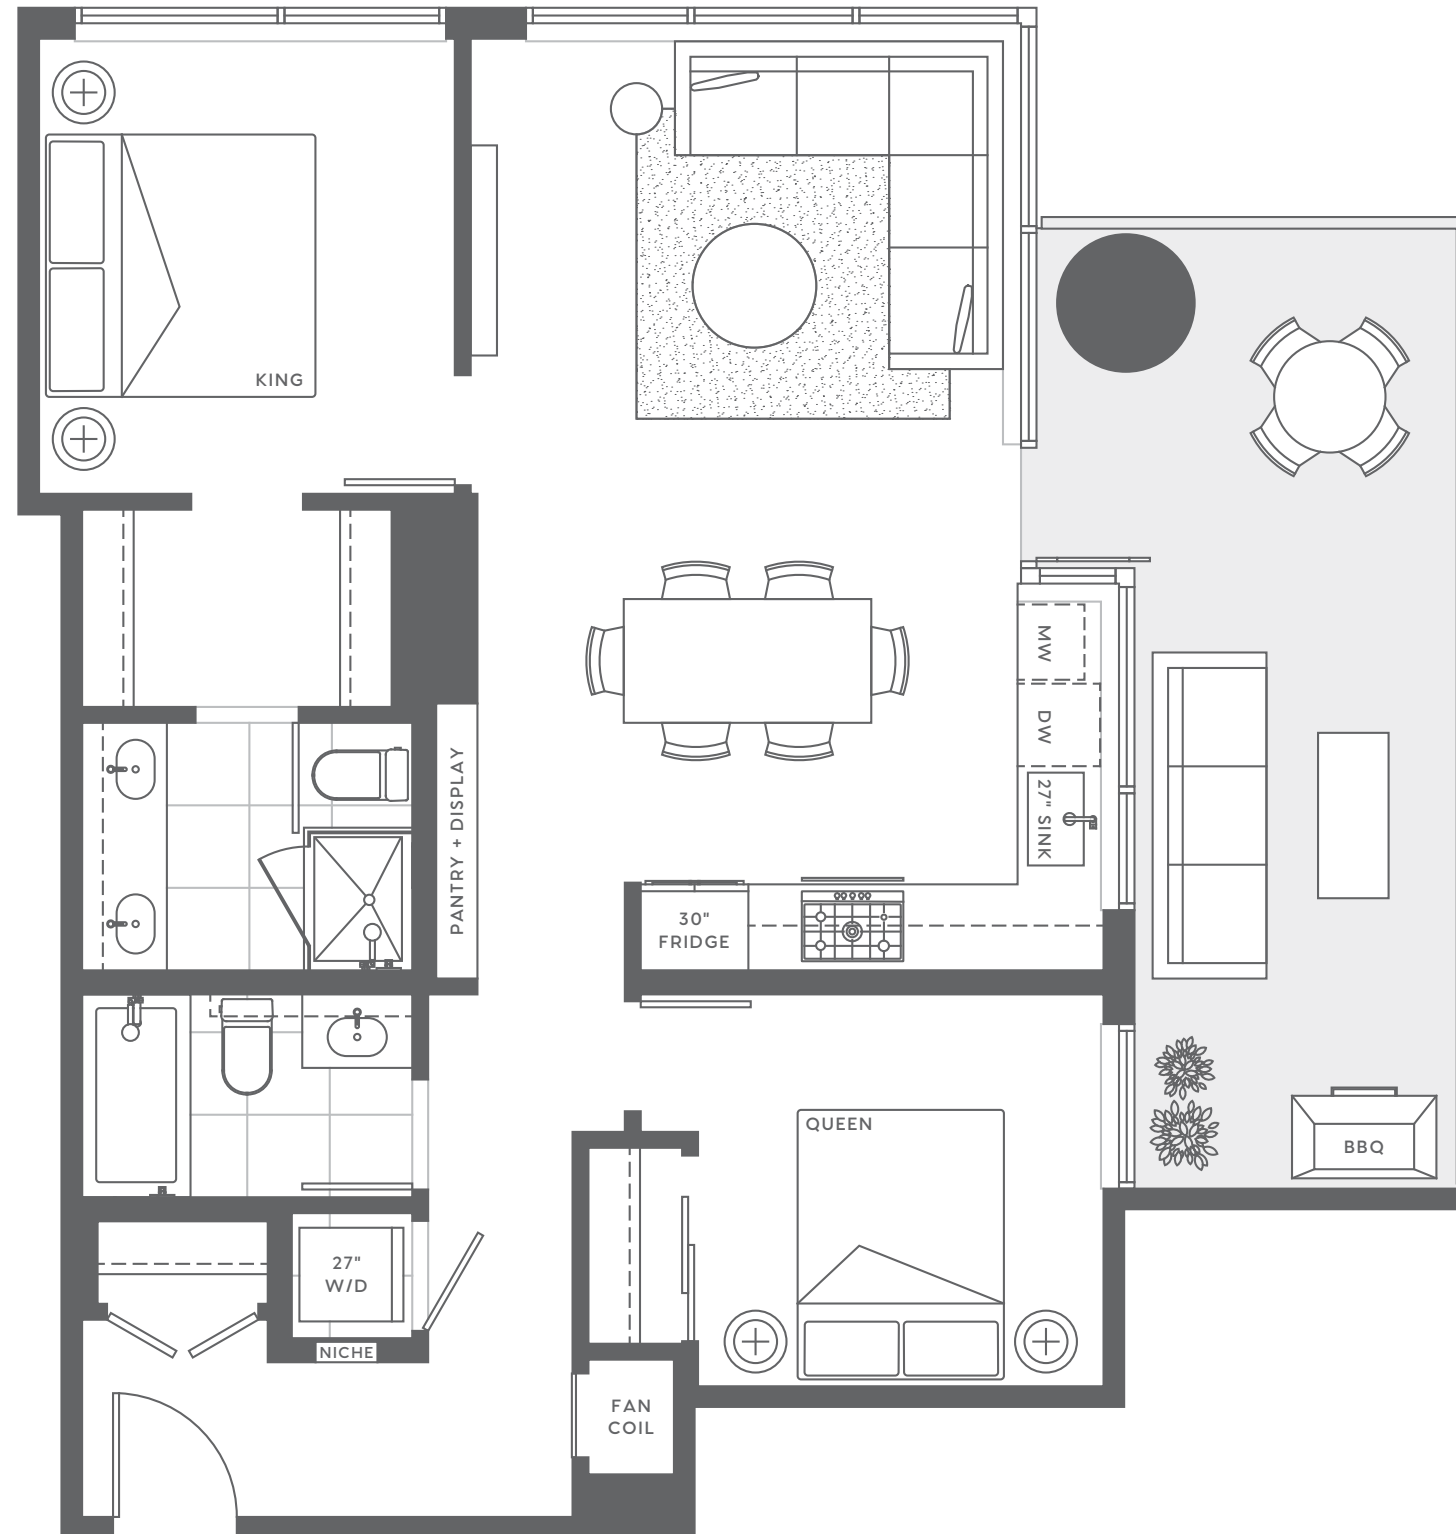

1 Bedroom 1 Bathroom

INDOOR 658 SQFT
OUTDOOR 119 SQFT
TOTAL 777 SQFT

DRAFT

B

2 Bedroom 2 Bathroom

INDOOR 902 SQFT
OUTDOOR 207 SQFT
TOTAL 1,109 SQFT

DRAFT

C

1 Bedroom + Den 1 Bathroom

| | |
|---------|----------|
| INDOOR | 679 SQFT |
| OUTDOOR | 82 SQFT |
| TOTAL | 761 SQFT |

DRAFT

D

1 Bedroom + Den 1 Bathroom

INDOOR 681 SQFT
OUTDOOR 82 SQFT
TOTAL 763 SQFT

DRAFT

E

2 Bedroom 2 Bathroom

INDOOR 903 SQFT
OUTDOOR 210 SQFT
TOTAL 1,113 SQFT

DRAFT

F

2 Bedroom 2 Bathroom

INDOOR 863 SQFT
OUTDOOR 157 SQFT
TOTAL 1,020 SQFT

DRAFT

2 Bedroom + Den 2 Bathroom

INDOOR 1,234 SQFT
OUTDOOR 144 SQFT
TOTAL 1,378 SQFT

DRAFT

G3

3 Bedroom + Den 2 Bathroom

INDOOR 1,234 SQFT
OUTDOOR 144 SQFT
TOTAL 1,378 SQFT

DRAFT