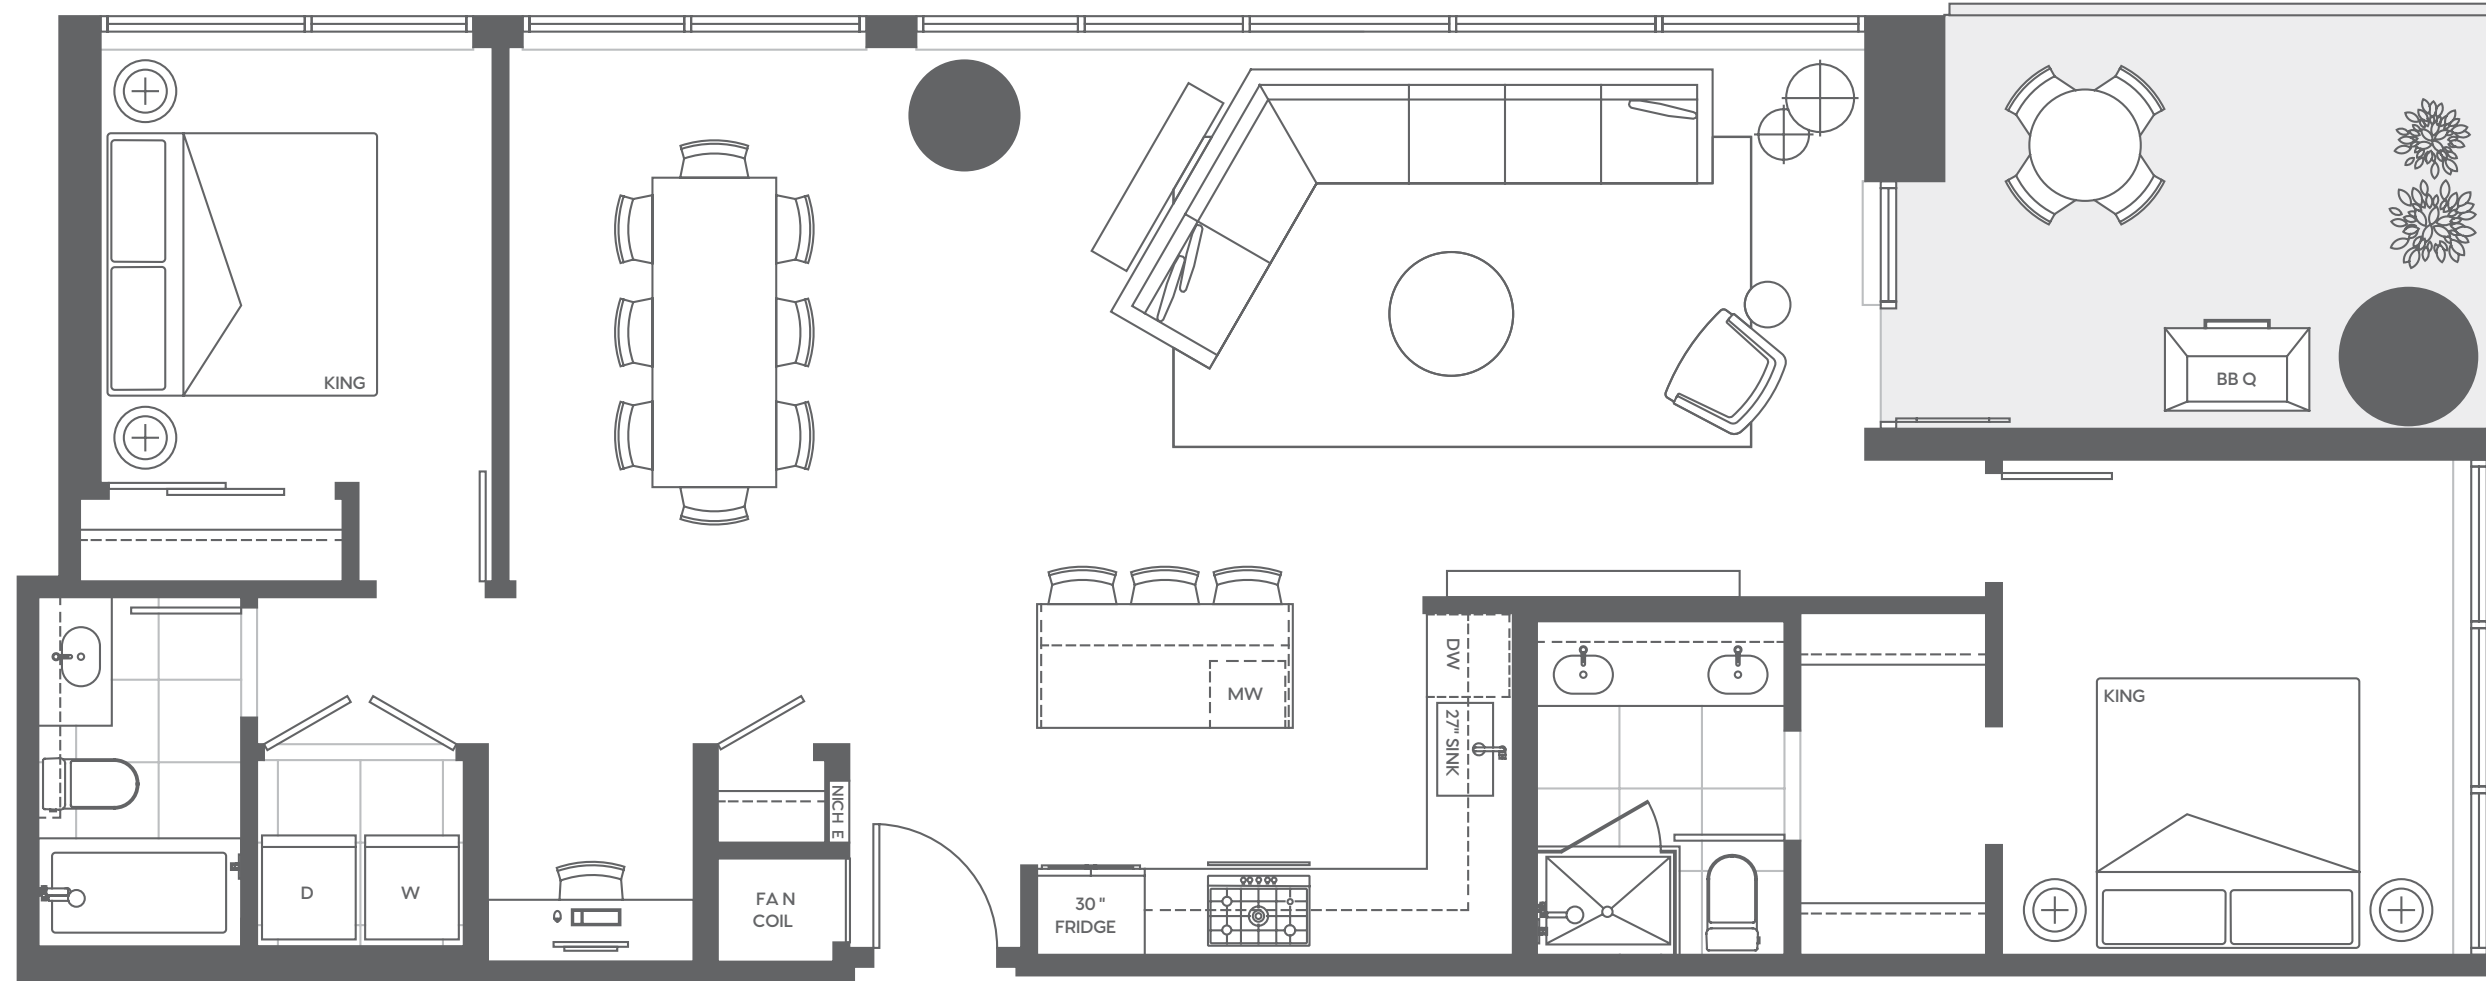

E

2 Bedroom 2 Bathroom

INDOOR 903 SQFT
OUTDOOR 210 SQFT
TOTAL 1,113 SQFT

DRAFT

F

2 Bedroom 2 Bathroom

INDOOR 863 SQFT
OUTDOOR 157 SQFT
TOTAL 1,020 SQFT

DRAFT

2 Bedroom + Den 2 Bathroom

INDOOR 1,234 SQFT
OUTDOOR 144 SQFT
TOTAL 1,378 SQFT

DRAFT

G3

3 Bedroom + Den 2 Bathroom

INDOOR 1,234 SQFT
OUTDOOR 144 SQFT
TOTAL 1,378 SQFT

DRAFT