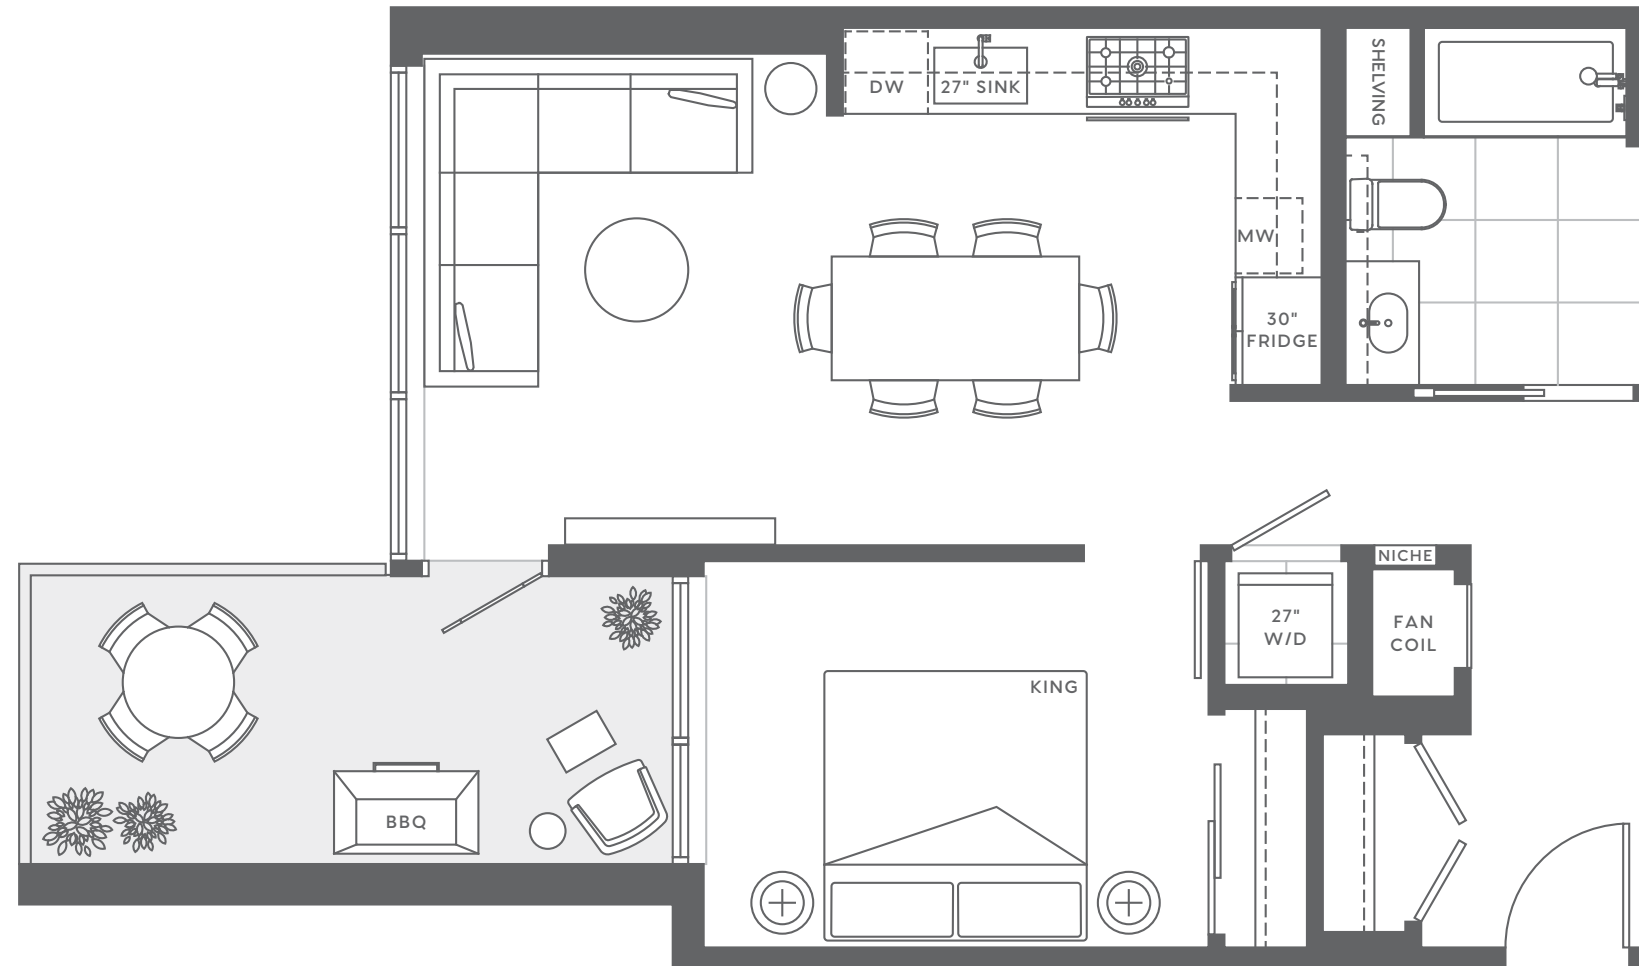

1 Bedroom 1 Bathroom

INDOOR 658 SQFT
OUTDOOR 119 SQFT
TOTAL 777 SQFT

DRAFT

B

2 Bedroom 2 Bathroom

INDOOR 902 SQFT
OUTDOOR 207 SQFT
TOTAL 1,109 SQFT

DRAFT

C

1 Bedroom + Den 1 Bathroom

| | |
|---------|----------|
| INDOOR | 679 SQFT |
| OUTDOOR | 82 SQFT |
| TOTAL | 761 SQFT |

DRAFT

D

1 Bedroom + Den 1 Bathroom

INDOOR 681 SQFT
OUTDOOR 82 SQFT
TOTAL 763 SQFT

DRAFT

E

2 Bedroom 2 Bathroom

INDOOR 903 SQFT
OUTDOOR 210 SQFT
TOTAL 1,113 SQFT

DRAFT

F

2 Bedroom 2 Bathroom

INDOOR 863 SQFT
OUTDOOR 157 SQFT
TOTAL 1,020 SQFT

DRAFT

2 Bedroom + Den 2 Bathroom

INDOOR 1,234 SQFT
OUTDOOR 144 SQFT
TOTAL 1,378 SQFT

DRAFT

G3

3 Bedroom + Den 2 Bathroom

INDOOR 1,234 SQFT
OUTDOOR 144 SQFT
TOTAL 1,378 SQFT

DRAFT