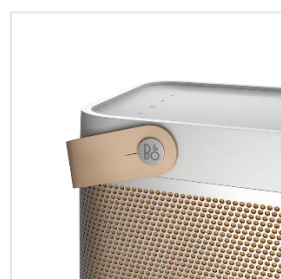

Life in *sync.*

Since 1925 Bang & Olufsen has created iconic audio and home entertainment products to the highest standards of sound, craft and design.

The heritage brand's recent innovation – Beolit 20 delivers big, crowd-pleasing sound, deceptively versatile design on-the-go. Enjoy music, audio books, and podcasts indoors or out with this wireless sound system.