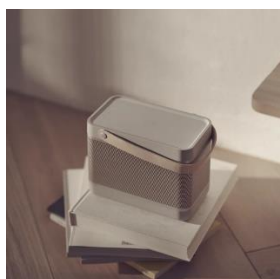

Life in *sync.*

Since 1925 Bang & Olufsen has created iconic audio and home entertainment products to the highest standards of sound, craft and design.

The heritage brand's recent innovation – Beolit 20 delivers big, crowd-pleasing sound, deceptively versatile design on-the-go. Enjoy music, audio books, and podcasts indoors or out with this wireless sound system.