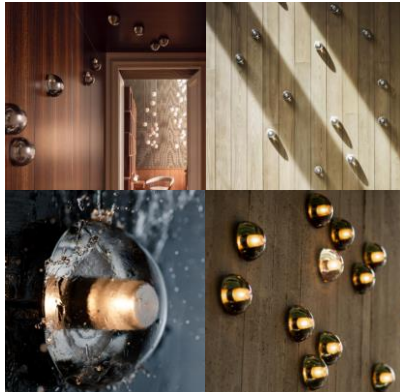

14s

14s/sp is a cast-glass half-sphere with a frosted cylindrical void that houses a low-voltage Xenon or LED lamp. The pendant is designed to mount on either the wall or the ceiling in any configuration you choose.