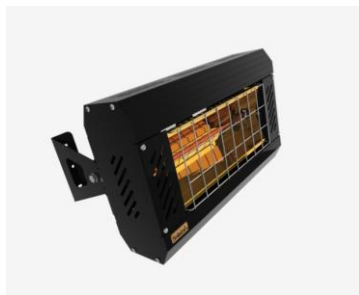

Connecting the *natural world* with the built *experience*

The Solaira ICR Series heaters promise high efficiency and high performance. These ceiling mounted devices produce light filtered, short-wave infrared heat, with conversion of over 86% of energy into instant, controllable, directional heat. Virtually unaffected by air current or breezes, radiant heat warms people and objects, not the surrounding air.

- Commercial grade
- Powder coated aluminum body and mounting brackets, stainless steel fasteners
- Indoor or outdoor rated for wet or dry conditions
- Rain, snow and wind resistant
- 86% electrical energy conversion to delivered radiant heat
- No direct CO₂ or NO_x emissions

Solaira^o