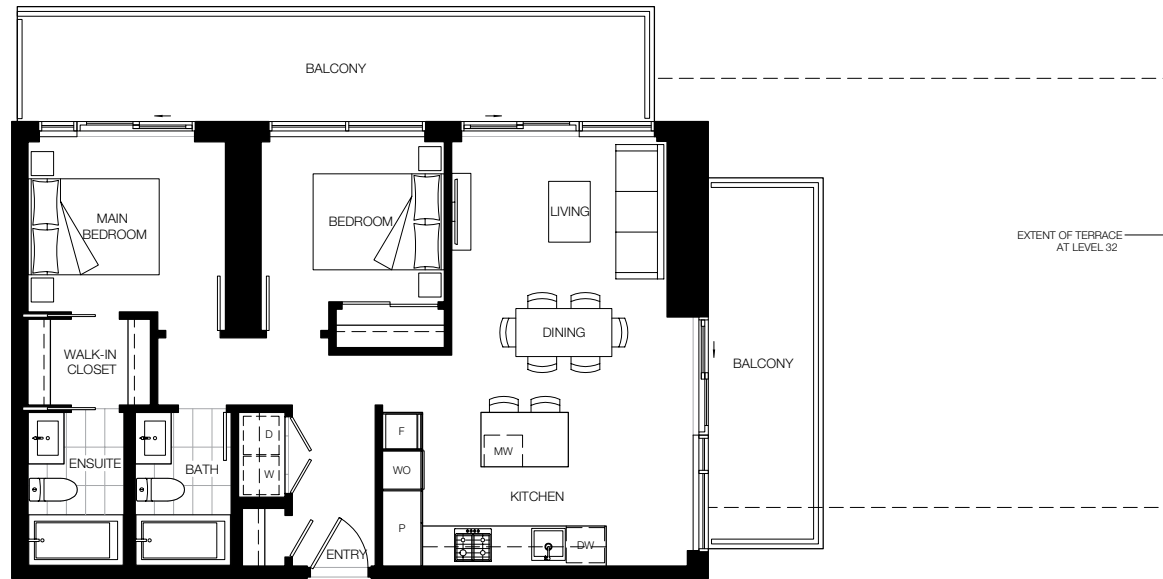

PLAN B5

2 BEDROOM

Interior: 839 SF

Exterior: 294-763 SF

Total: 1,133-1,602 SF

約\$1.13M – \$1.15M

(包5%GST)

*Latest updated: May 24th 2023

SHAPE
Sales and Marketing by Shape Marketing

PLAN B4

2 BEDROOM

Interior: 886 SF

Exterior: 206 SF

Total: 1,092 SF

約\$1.18M - \$1.23M
(包5%GST)

*Latest updated: May 24th 2023

SHAPE
Sales and Marketing by Shape Marketing

PLAN BB3

2 BEDROOM + DEN

Interior: 896 SF

Exterior: 246-248 SF

Total: 1,142-1,144 SF

約\$1.03M - \$1.25M

(包5%GST)