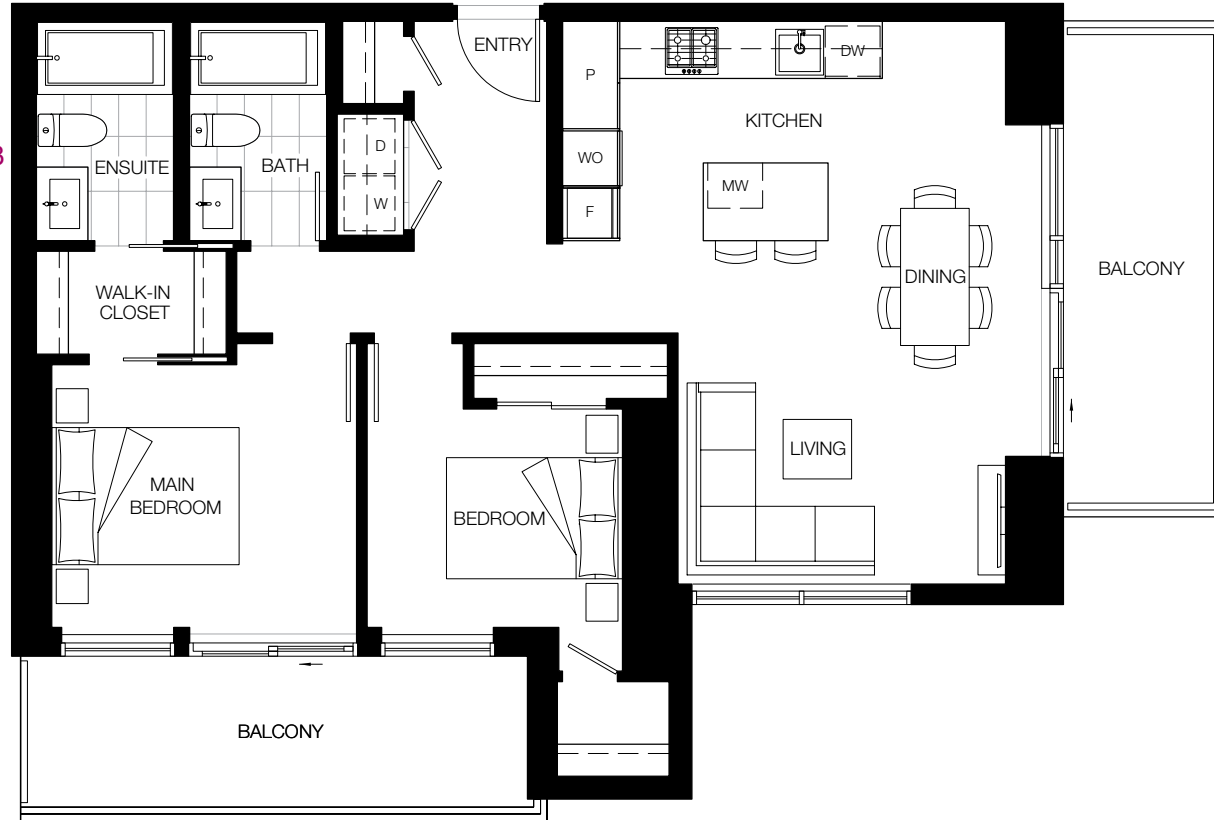

PLAN B5

2 BEDROOM

Interior: 839 SF

Exterior: 294-763 SF

Total: 1,133-1,602 SF

約\$1.13M – \$1.15M

(包5%GST)

*Latest updated: May 24th 2023

SHAPE
Sales and Marketing by Shape Marketing

PLAN B4

2 BEDROOM

Interior: 886 SF

Exterior: 206 SF

Total: 1,092 SF

約\$1.18M - \$1.23M
(包5%GST)

*Latest updated: May 24th 2023

SHAPE
Sales and Marketing by Shape Marketing

PLAN BB3

2 BEDROOM + DEN

Interior: 896 SF

Exterior: 246-248 SF

Total: 1,142-1,144 SF

約\$1.03M - \$1.25M

(包5%GST)