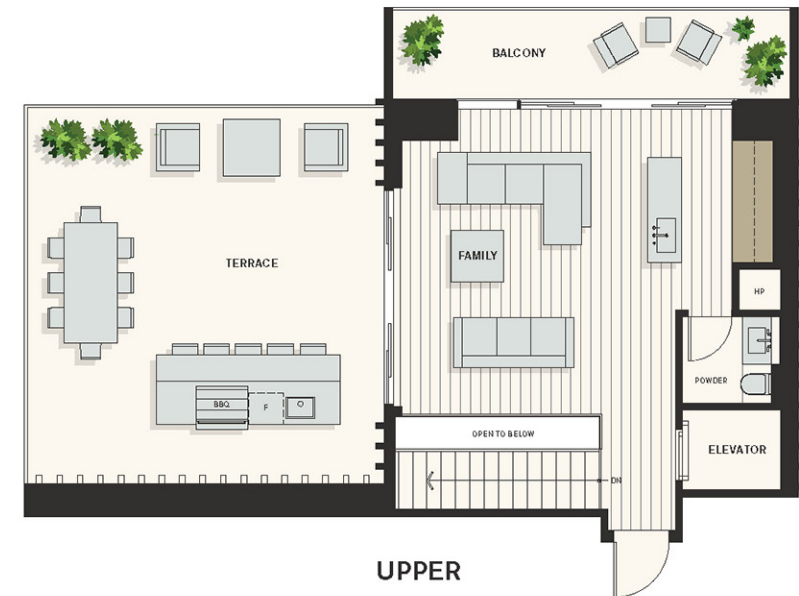

Penthouse One
Plan G9

2 Bedrooms
3 Bathrooms
1 Powder Room

Interior:
3,046 SqFt
Exterior:
1,030 SqFt
Total:
4,076 SqFt

Exposures:
Northeast
Northwest
Southeast

MAIN

SECOND

UPPER

Penthouse Two
Plan G7

3 Bedrooms
3 Bathrooms
1 Powder Room

Interior:
2,992 SqFt
Exterior:
1,024 SqFt
Total:
4,016 SqFt

Exposures:
Northwest
Southwest

0 1 5 10
Feet

Penthouse Three
Plan G8a

2 Bedrooms + Study
2 Bathrooms
2 Powder Rooms

Interior:
2,091 SqFt

Exterior:
1,461 SqFt

Total:
4,362 SqFt

Exposures:
Northeast
Southeast
Southwest

LEVEL 40

LEVEL 41

LEVEL 42

Penthouse Four
Plan G8

2 Bedrooms + Study
2 Bathrooms
2 Powder Rooms

Interior:
2,954 SqFt
Exterior:
1,084 SqFt
Total:
4,038 SqFt

Exposures:
Northeast
Northwest
Southwest

0 1 5 10
Feet

Villa Residence
Plan TH1

3 Bedrooms
3 Bathrooms