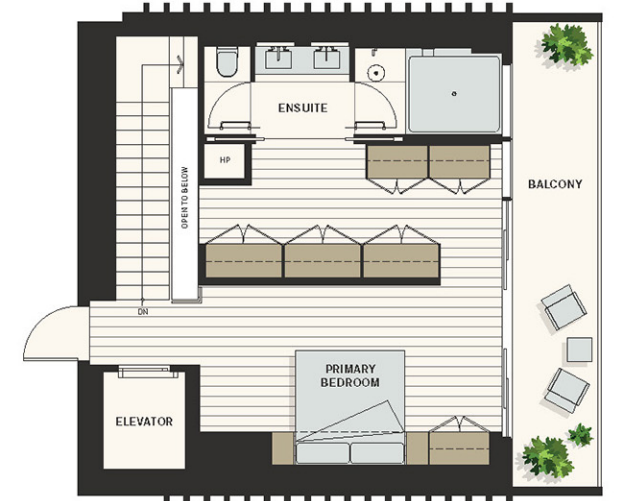

Penthouse One
Plan G9

2 Bedrooms
3 Bathrooms
1 Powder Room

Interior:
3,046 SqFt
Exterior:
1,030 SqFt
Total:
4,076 SqFt

Exposures:
Northeast
Northwest
Southeast

MAIN

SECOND

UPPER

Penthouse Two
Plan G7

3 Bedrooms
3 Bathrooms
1 Powder Room

Interior:
2,992 SqFt
Exterior:
1,024 SqFt
Total:
4,016 SqFt

Exposures:
Northwest
Southwest

0 1 5 10
Feet

Penthouse Three
Plan G8a

2 Bedrooms + Study
2 Bathrooms
2 Powder Rooms

Interior:
2,091 SqFt

Exterior:
1,461 SqFt

Total:
4,362 SqFt

Exposures:
Northeast
Southeast
Southwest

LEVEL 40

LEVEL 41

LEVEL 42

Penthouse Four
Plan G8

Interior:
1,769 SqFt

Exposures:
Northwest

Exterior:
250 SqFt

Total:
2,018 SqFt

LEVEL 3

LEVEL 4

LOWER