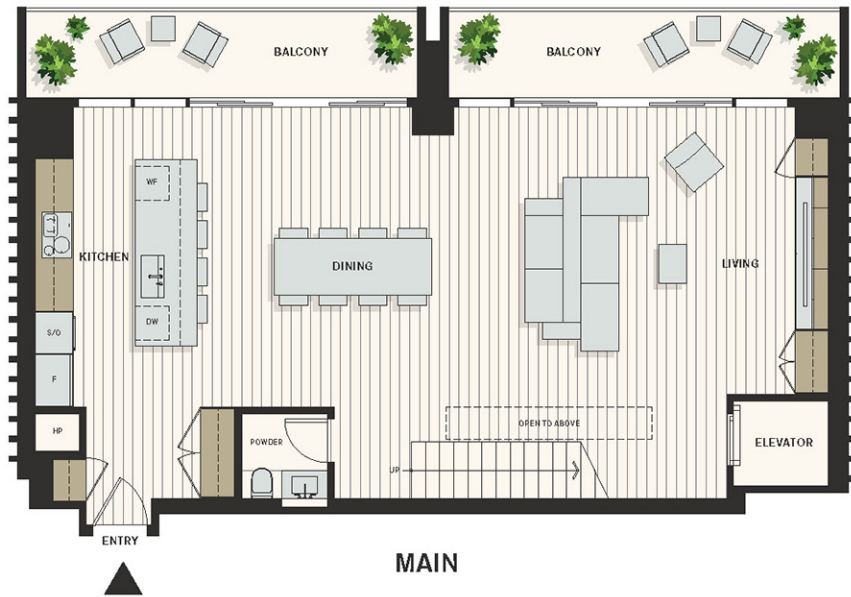

Penthouse One
Plan G9

2 Bedrooms
3 Bathrooms
1 Powder Room

Interior:
3,046 SqFt
Exterior:
1,030 SqFt
Total:
4,076 SqFt

Exposures:
Northeast
Northwest
Southeast

MAIN

SECOND

UPPER

Penthouse Two
Plan G7

3 Bedrooms
3 Bathrooms
1 Powder Room

Interior:
2,992 SqFt
Exterior:
1,024 SqFt
Total:
4,016 SqFt

Exposures:
Northwest
Southwest

0 1 5 10
Feet

Penthouse Three
Plan G8a

2 Bedrooms + Study
2 Bathrooms
2 Powder Rooms

Interior:
2,091 SqFt

Exterior:
1,461 SqFt

Total:
4,362 SqFt

Exposures:
Northeast
Southeast
Southwest

LEVEL 40

LEVEL 41

LEVEL 42

Penthouse Four
Plan G8

2 Bedrooms + Study
2 Bathrooms
2 Powder Rooms

Interior:
2,954 SqFt
Exterior:
1,084 SqFt
Total:
4,038 SqFt

Exposures:
Northeast
Northwest
Southwest

0 1 5 10
Feet

Villa Residence
Plan TH1

3 Bedrooms
3 Bathrooms