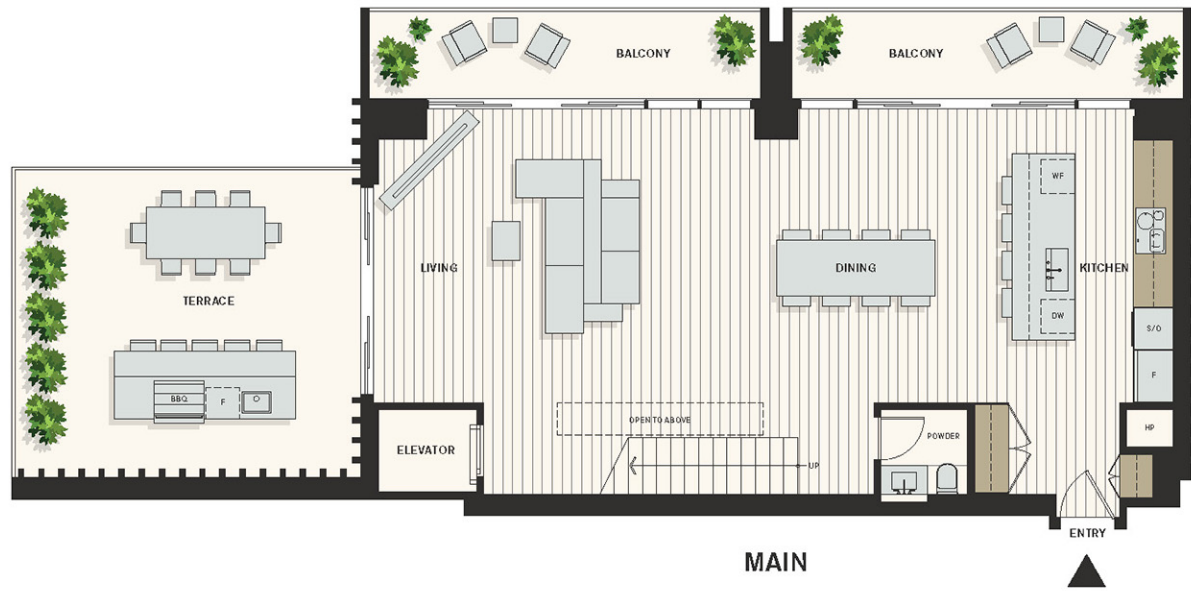

Penthouse One
Plan G9

2 Bedrooms
3 Bathrooms
1 Powder Room

Interior:
3,046 SqFt
Exterior:
1,030 SqFt
Total:
4,076 SqFt

Exposures:
Northeast
Northwest
Southeast

MAIN

SECOND

UPPER

Penthouse Two
Plan G7

3 Bedrooms
3 Bathrooms
1 Powder Room

Interior:
2,992 SqFt
Exterior:
1,024 SqFt
Total:
4,016 SqFt

Exposures:
Northwest
Southwest

0 1 5 10
Feet

Penthouse Three
Plan G8a

2 Bedrooms + Study
2 Bathrooms
2 Powder Rooms

Interior:
2,091 SqFt

Exterior:
1,461 SqFt

Total:
4,362 SqFt

Exposures:
Northeast
Southeast
Southwest

LEVEL 40

LEVEL 41

LEVEL 42

Penthouse Four
Plan G8

Interior:
1,769 SqFt

Exposures:
Northwest

Exterior:
250 SqFt

Total:
2,018 SqFt

LEVEL 3

LEVEL 4

LOWER