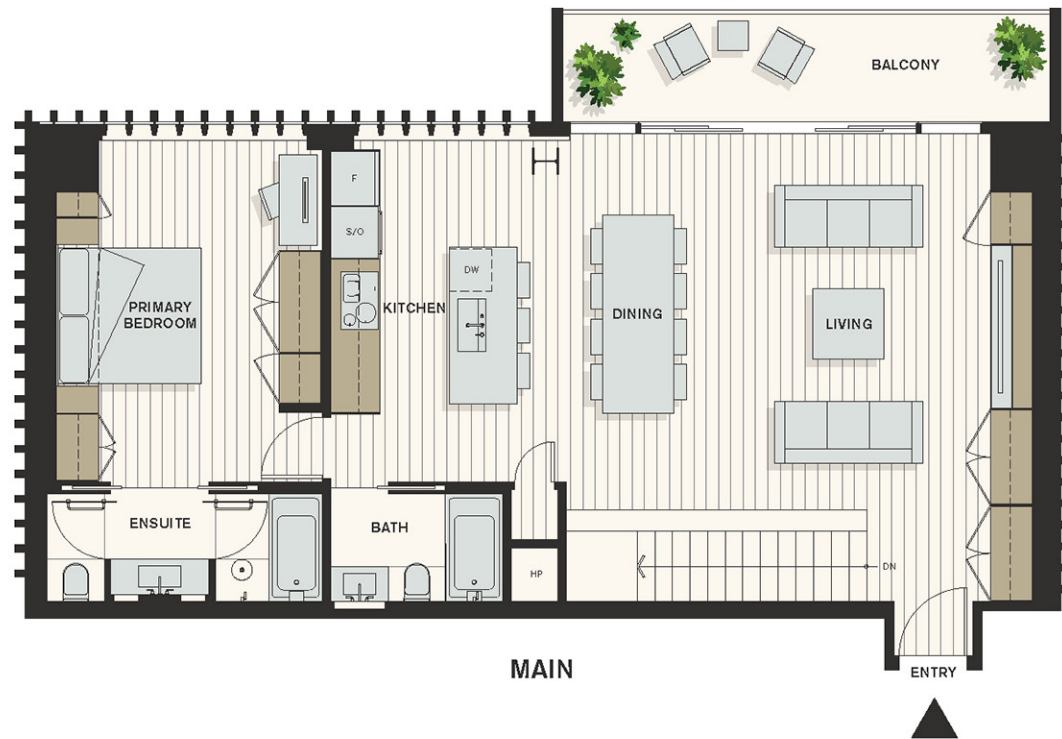

Penthouse One
Plan G9

2 Bedrooms
3 Bathrooms
1 Powder Room

Interior:
3,046 SqFt
Exterior:
1,030 SqFt
Total:
4,076 SqFt

Exposures:
Northeast
Northwest
Southeast

MAIN

SECOND

UPPER

Penthouse Two
Plan G7

3 Bedrooms
3 Bathrooms
1 Powder Room

Interior:
2,992 SqFt
Exterior:
1,024 SqFt
Total:
4,016 SqFt

Exposures:
Northwest
Southwest

0 1 5 10
Feet

Penthouse Three
Plan G8a

2 Bedrooms + Study
2 Bathrooms
2 Powder Rooms

Interior:
2,091 SqFt

Exterior:
1,461 SqFt

Total:
4,362 SqFt

Exposures:
Northeast
Southeast
Southwest

LEVEL 40

LEVEL 41

LEVEL 42

Penthouse Four
Plan G8

Interior:
1,769 SqFt

Exposures:
Northwest

Exterior:
250 SqFt

Total:
2,018 SqFt

LEVEL 3

LEVEL 4

LOWER