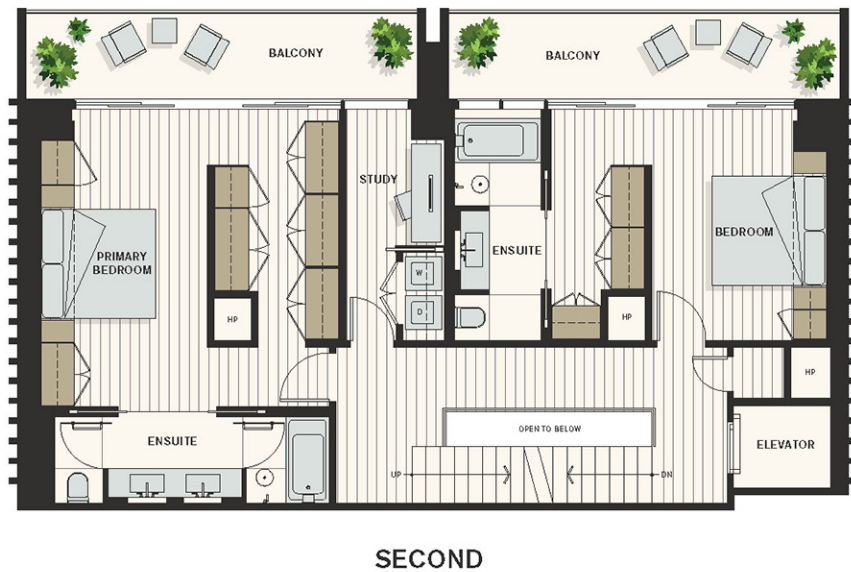

Penthouse One
Plan G9

2 Bedrooms
3 Bathrooms
1 Powder Room

Interior:
3,046 SqFt
Exterior:
1,030 SqFt
Total:
4,076 SqFt

Exposures:
Northeast
Northwest
Southeast

MAIN

SECOND

UPPER

Penthouse Two
Plan G7

3 Bedrooms
3 Bathrooms
1 Powder Room

Interior:
2,992 SqFt
Exterior:
1,024 SqFt
Total:
4,016 SqFt

Exposures:
Northwest
Southwest

0 1 5 10
Feet

Penthouse Three
Plan G8a

2 Bedrooms + Study
2 Bathrooms
2 Powder Rooms

Interior:
2,091 SqFt

Exterior:
1,461 SqFt

Total:
4,362 SqFt

Exposures:
Northeast
Southeast
Southwest

LEVEL 40

LEVEL 41

LEVEL 42

Penthouse Four
Plan G8

2 Bedrooms + Study
2 Bathrooms
2 Powder Rooms

Interior:
2,954 SqFt
Exterior:
1,084 SqFt
Total:
4,038 SqFt

Exposures:
Northeast
Northwest
Southwest

0 1 5 10
Feet

Villa Residence
Plan TH1

3 Bedrooms
3 Bathrooms