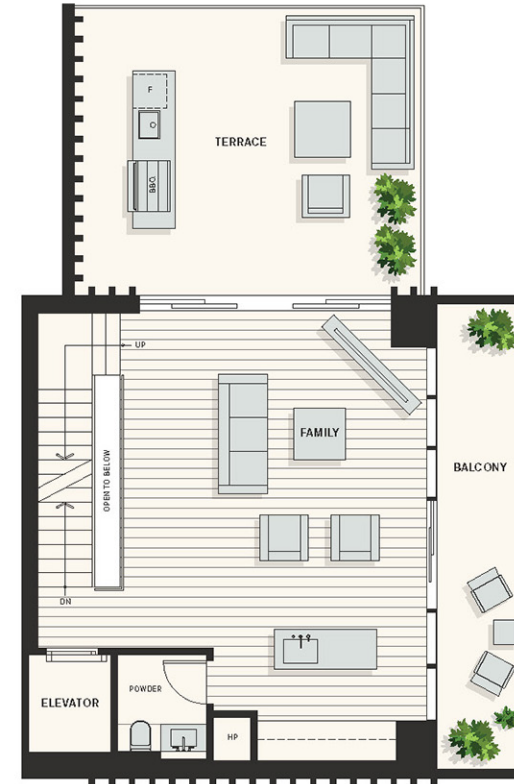

Penthouse One
Plan G9

2 Bedrooms
3 Bathrooms
1 Powder Room

Interior:
3,046 SqFt
Exterior:
1,030 SqFt
Total:
4,076 SqFt

Exposures:
Northeast
Northwest
Southeast

MAIN

SECOND

UPPER

Penthouse Two
Plan G7

3 Bedrooms
3 Bathrooms
1 Powder Room

Interior:
2,992 SqFt
Exterior:
1,024 SqFt
Total:
4,016 SqFt

Exposures:
Northwest
Southwest

0 1 5 10
Feet

Penthouse Three
Plan G8a

2 Bedrooms + Study
2 Bathrooms
2 Powder Rooms

Interior:
2,091 SqFt

Exterior:
1,461 SqFt

Total:
4,362 SqFt

Exposures:
Northeast
Southeast
Southwest

LEVEL 40

LEVEL 41

LEVEL 42

Penthouse Four
Plan G8

Interior:
1,769 SqFt

Exposures:
Northwest

Exterior:
250 SqFt

Total:
2,018 SqFt

LEVEL 3

LEVEL 4

LOWER