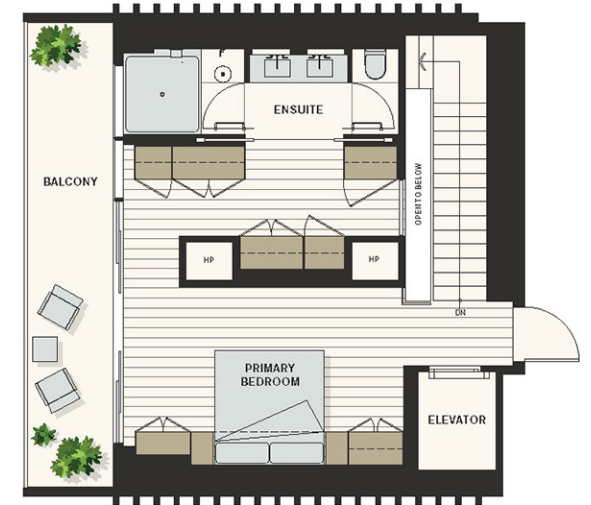

Penthouse One
Plan G9

2 Bedrooms
3 Bathrooms
1 Powder Room

Interior:
3,046 SqFt
Exterior:
1,030 SqFt
Total:
4,076 SqFt

Exposures:
Northeast
Northwest
Southeast

MAIN

SECOND

UPPER

Penthouse Two
Plan G7

3 Bedrooms
3 Bathrooms
1 Powder Room

Interior:
2,992 SqFt
Exterior:
1,024 SqFt
Total:
4,016 SqFt

Exposures:
Northwest
Southwest

0 1 5 10
Feet

Penthouse Three
Plan G8a

2 Bedrooms + Study
2 Bathrooms
2 Powder Rooms

Interior:
2,091 SqFt

Exterior:
1,461 SqFt

Total:
4,362 SqFt

Exposures:
Northeast
Southeast
Southwest

LEVEL 40

LEVEL 41

LEVEL 42

Penthouse Four
Plan G8

Interior:
1,769 SqFt

Exposures:
Northwest

Exterior:
250 SqFt

Total:
2,018 SqFt

LEVEL 3

LEVEL 4

LOWER