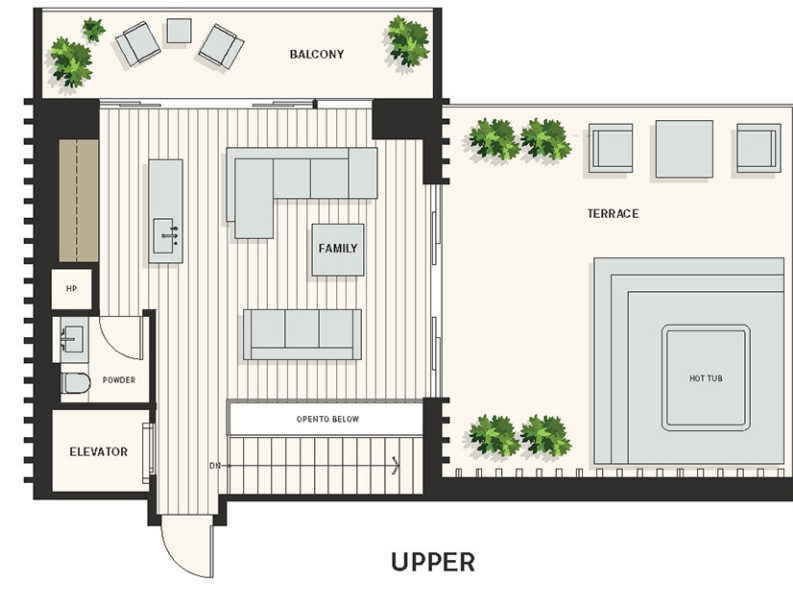

Penthouse One
Plan G9

2 Bedrooms
3 Bathrooms
1 Powder Room

Interior:
3,046 SqFt
Exterior:
1,030 SqFt
Total:
4,076 SqFt

Exposures:
Northeast
Northwest
Southeast

MAIN

SECOND

UPPER

Penthouse Two
Plan G7

3 Bedrooms
3 Bathrooms
1 Powder Room

Interior:
2,992 SqFt
Exterior:
1,024 SqFt
Total:
4,016 SqFt

Exposures:
Northwest
Southwest

0 1 5 10
Feet

Penthouse Three
Plan G8a

2 Bedrooms + Study
2 Bathrooms
2 Powder Rooms

Interior:
2,091 SqFt

Exterior:
1,461 SqFt

Total:
4,362 SqFt

Exposures:
Northeast
Southeast
Southwest

LEVEL 40

LEVEL 41

LEVEL 42

Penthouse Four
Plan G8

2 Bedrooms + Study
2 Bathrooms
2 Powder Rooms

Interior:
2,954 SqFt
Exterior:
1,084 SqFt
Total:
4,038 SqFt

Exposures:
Northeast
Northwest
Southwest

0 1 5 10
Feet

Villa Residence
Plan TH1

3 Bedrooms
3 Bathrooms